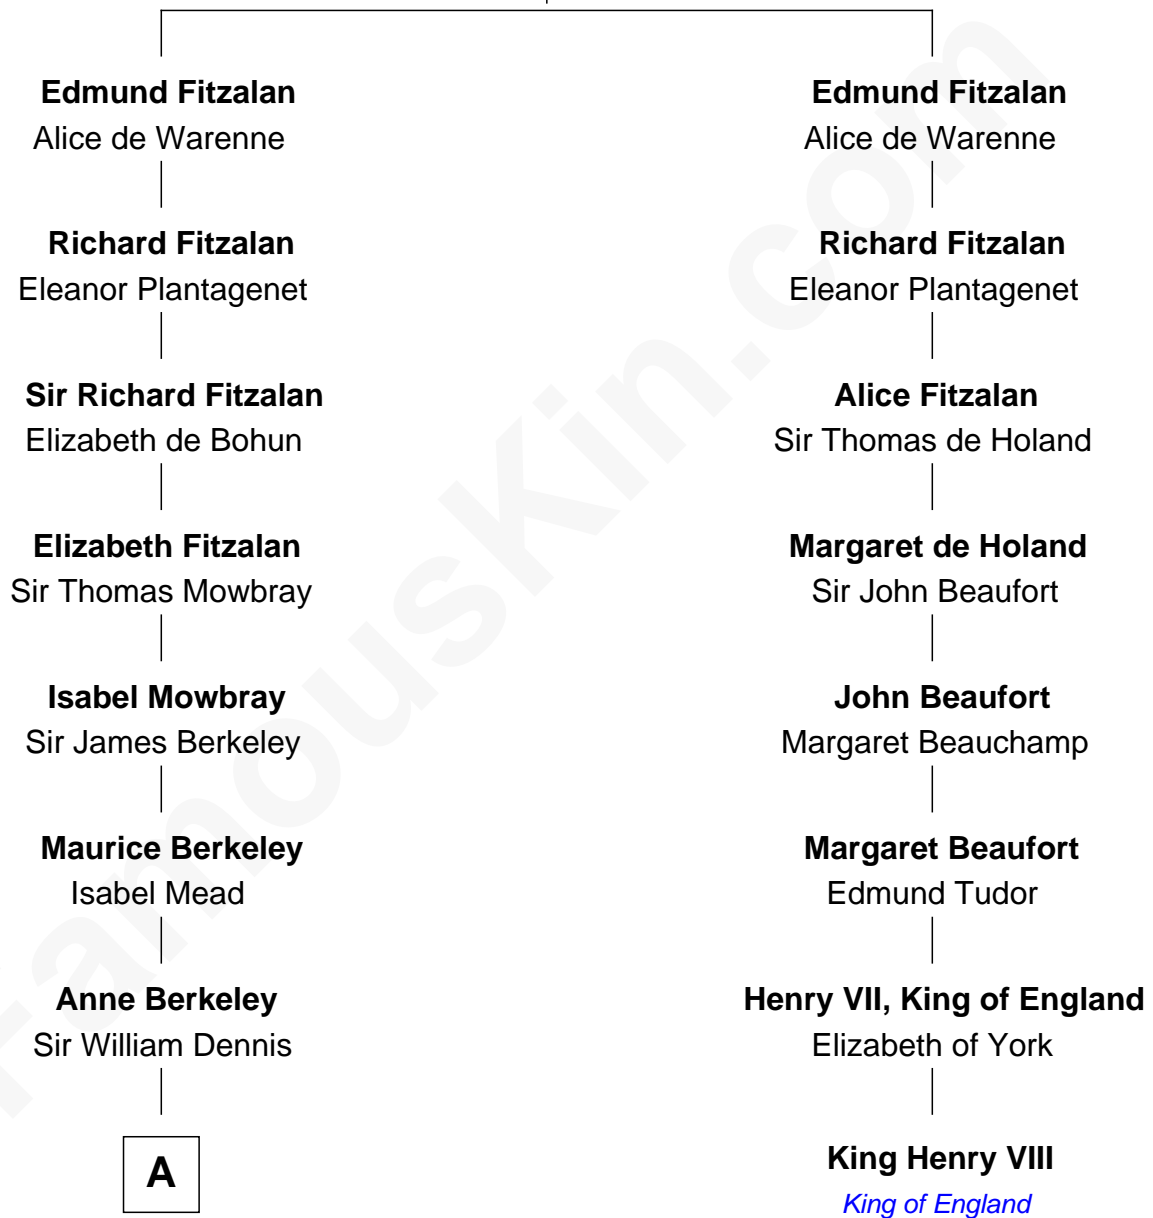

# FamousKin.com Relationship Chart of

**Sarah Ferguson**

*Duchess of York*

7th cousin 14 times removed of

**King Henry VIII**

*King of England*

**Richard Fitzalan**

Alice de Saluzzo

**B**

—  
**Susan Henrietta Cavendish**

Henry Robert Brand

—  
**Margaret Brand**

Algernon Francis Holford Ferguson

—  
**Andrew Henry Ferguson**

Marian Louisa Montagu-Douglas-Scott

—  
**Ronald Ivor Ferguson**

Susan Mary Wright

—  
**Sarah Ferguson**

*Duchess of York*