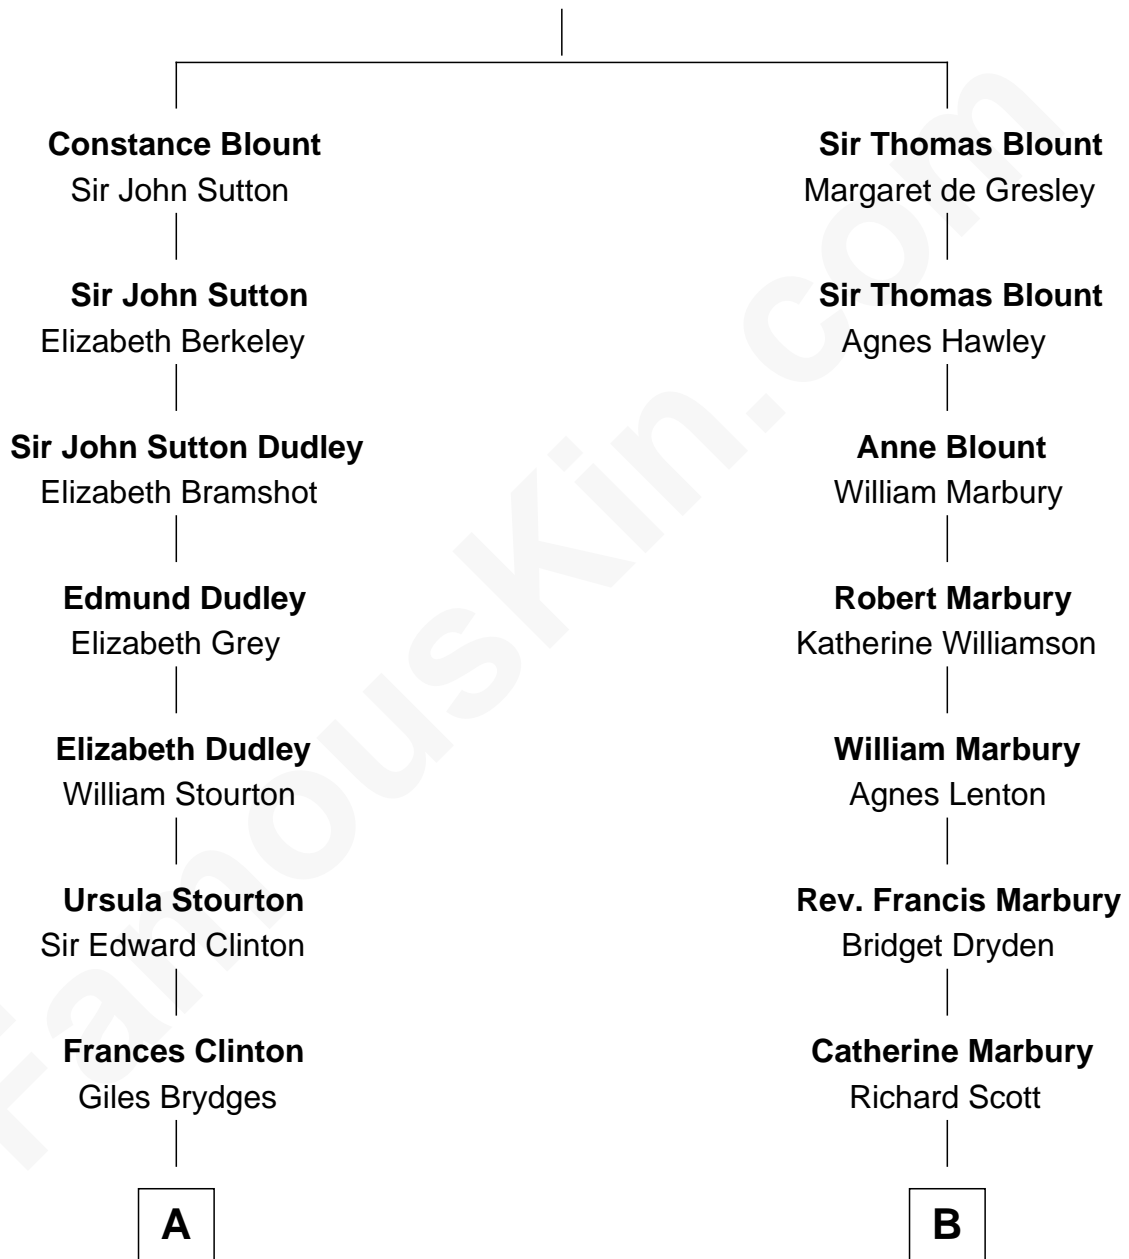

FamousKin.com Relationship Chart of

Sarah Ferguson

Duchess of York

16th cousin 3 times removed of

Willis Carrier

Inventor of Air Conditioning

Sir Walter Blount

Sancha de Ayala

A

Catherine Brydges

Francis Russell

Sir William Russell

Anne Carr

William Russell

Rachel Wriothesley

Sir Wriothesley Russell