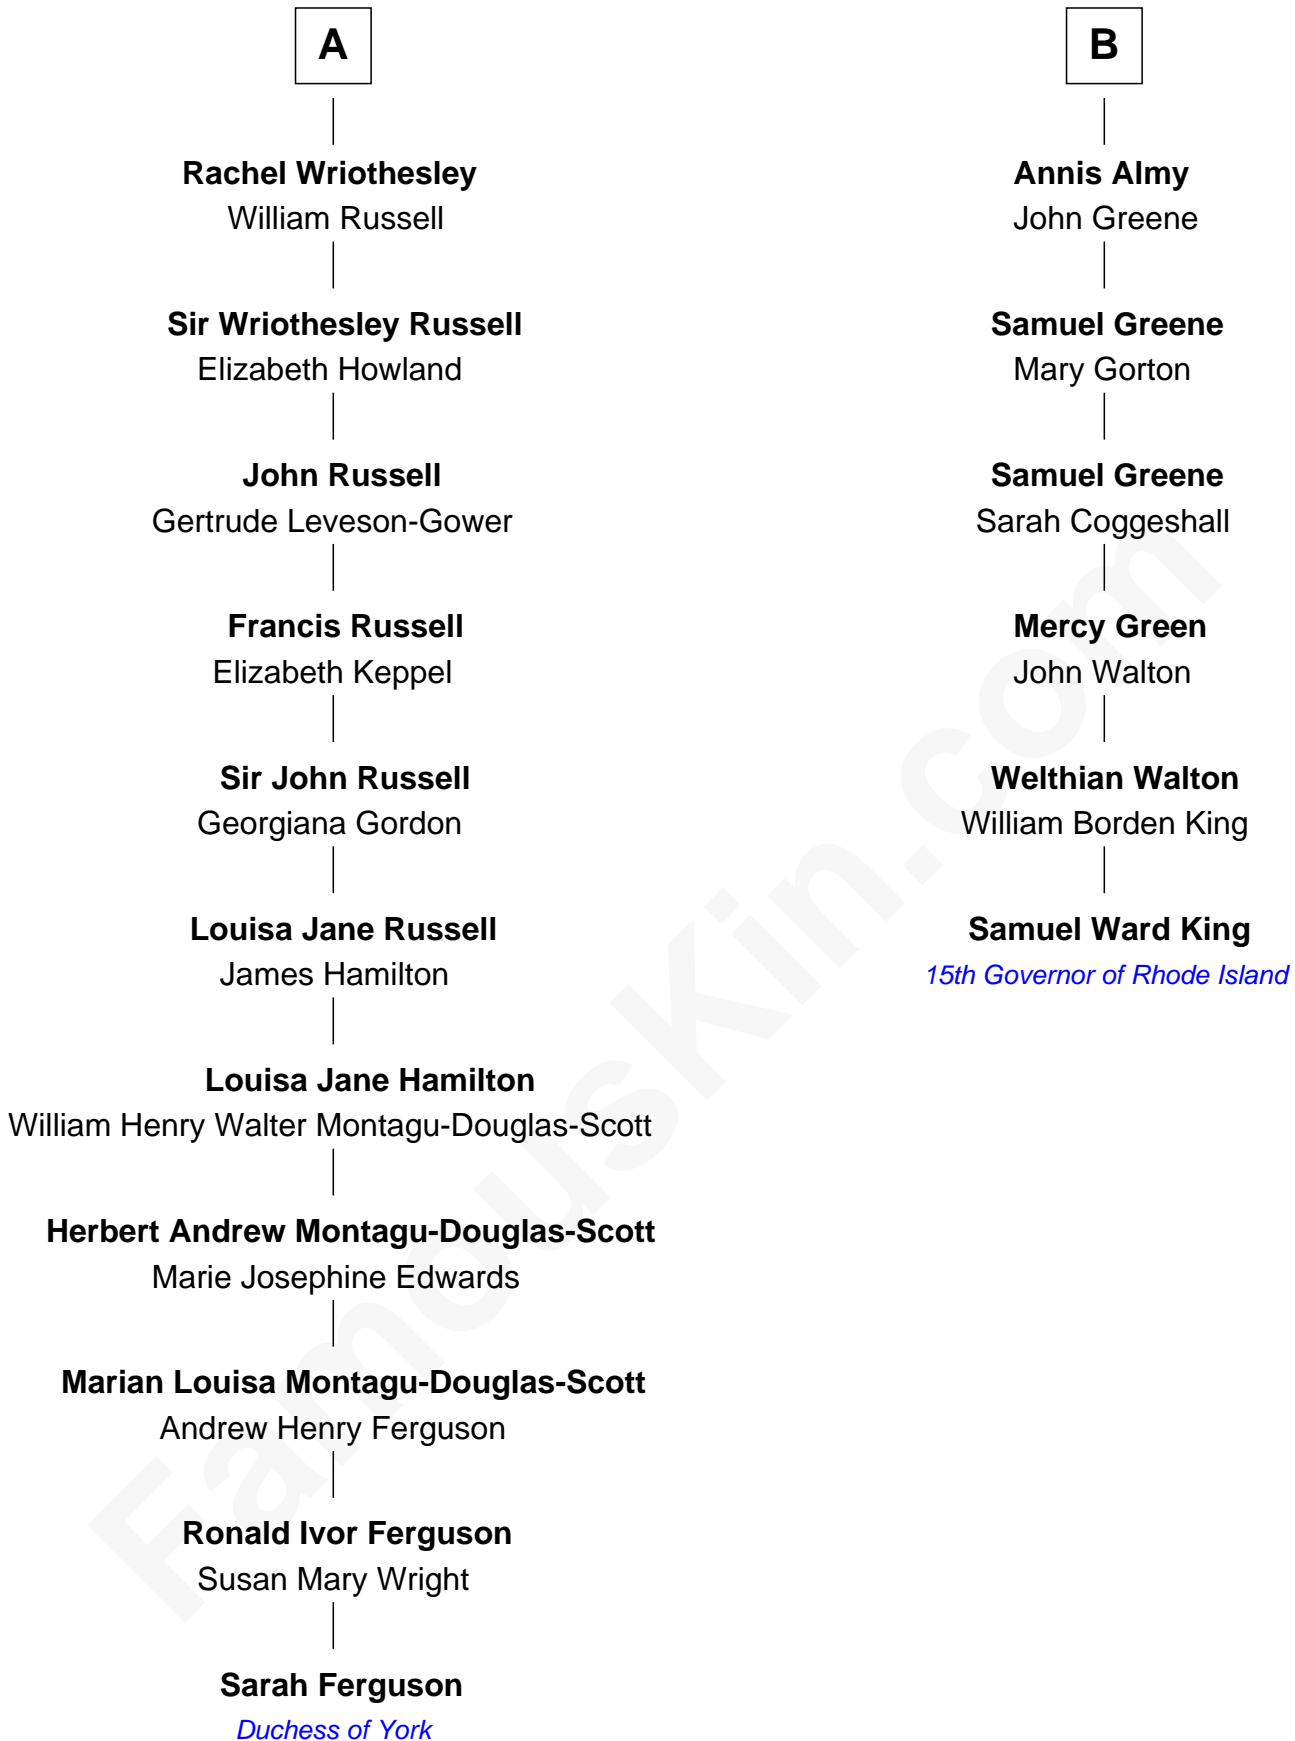

FamousKin.com Relationship Chart of

Sarah Ferguson

Duchess of York

12th cousin 5 times removed of

Samuel Ward King

15th Governor of Rhode Island

Sarah Ferguson photo by [Norbert Aepli](#) (CC BY 3.0)