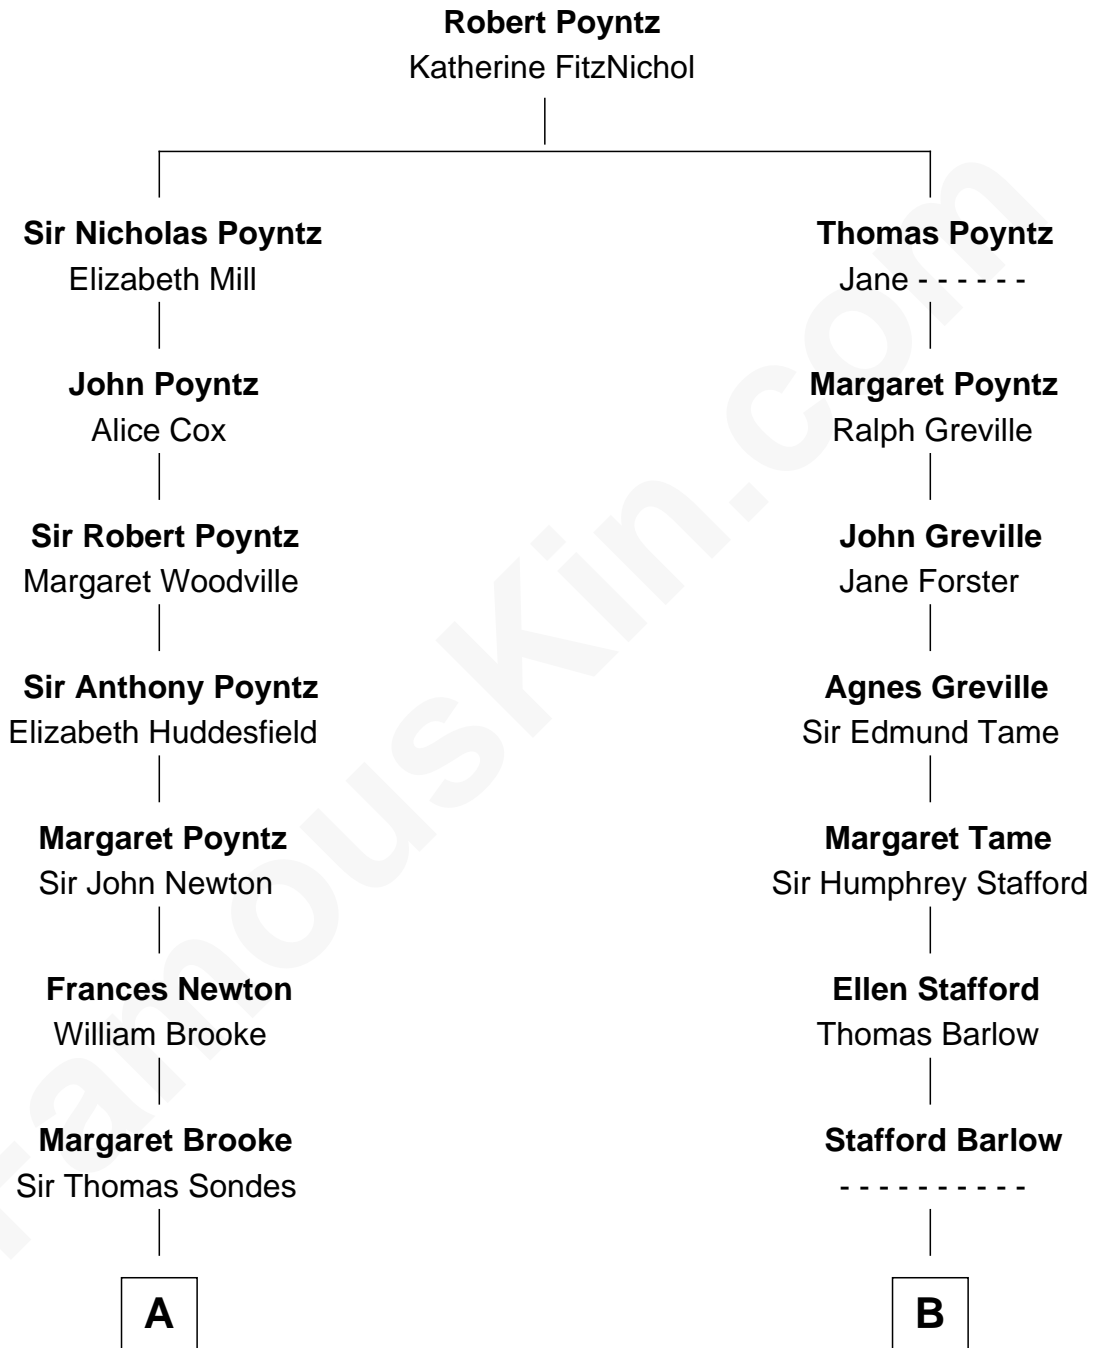

# FamousKin.com Relationship Chart of

**Sarah Ferguson**

*Duchess of York*

13th cousin 7 times removed of

**Samuel Ward King**

*15th Governor of Rhode Island*

**A**

**Frances Sondes**  
Sir John Leveson

**Frances Leveson**  
Sir Thomas Gower

**Sir William Leveson-Gower**  
Jane Granville

**John Leveson-Gower**  
Catherine Manners

**John Leveson-Gower**  
Evelyn Pierrepont

**Gertrude Leveson-Gower**  
John Russell

**Francis Russell**  
Elizabeth Keppel

**Sir John Russell**  
Georgiana Gordon

**Louisa Jane Russell**  
James Hamilton

**Louisa Jane Hamilton**  
William Henry Walter Montagu-Douglas-Scott

**C**

**B**

**Audrey Barlow**  
William Almy

**Annis Almy**  
John Greene

**Samuel Greene**  
Mary Gorton

**Samuel Greene**  
Sarah Coggeshall

**Mercy Green**  
John Walton

**Welthian Walton**  
William Borden King

**Samuel Ward King**  
*15th Governor of Rhode Island*