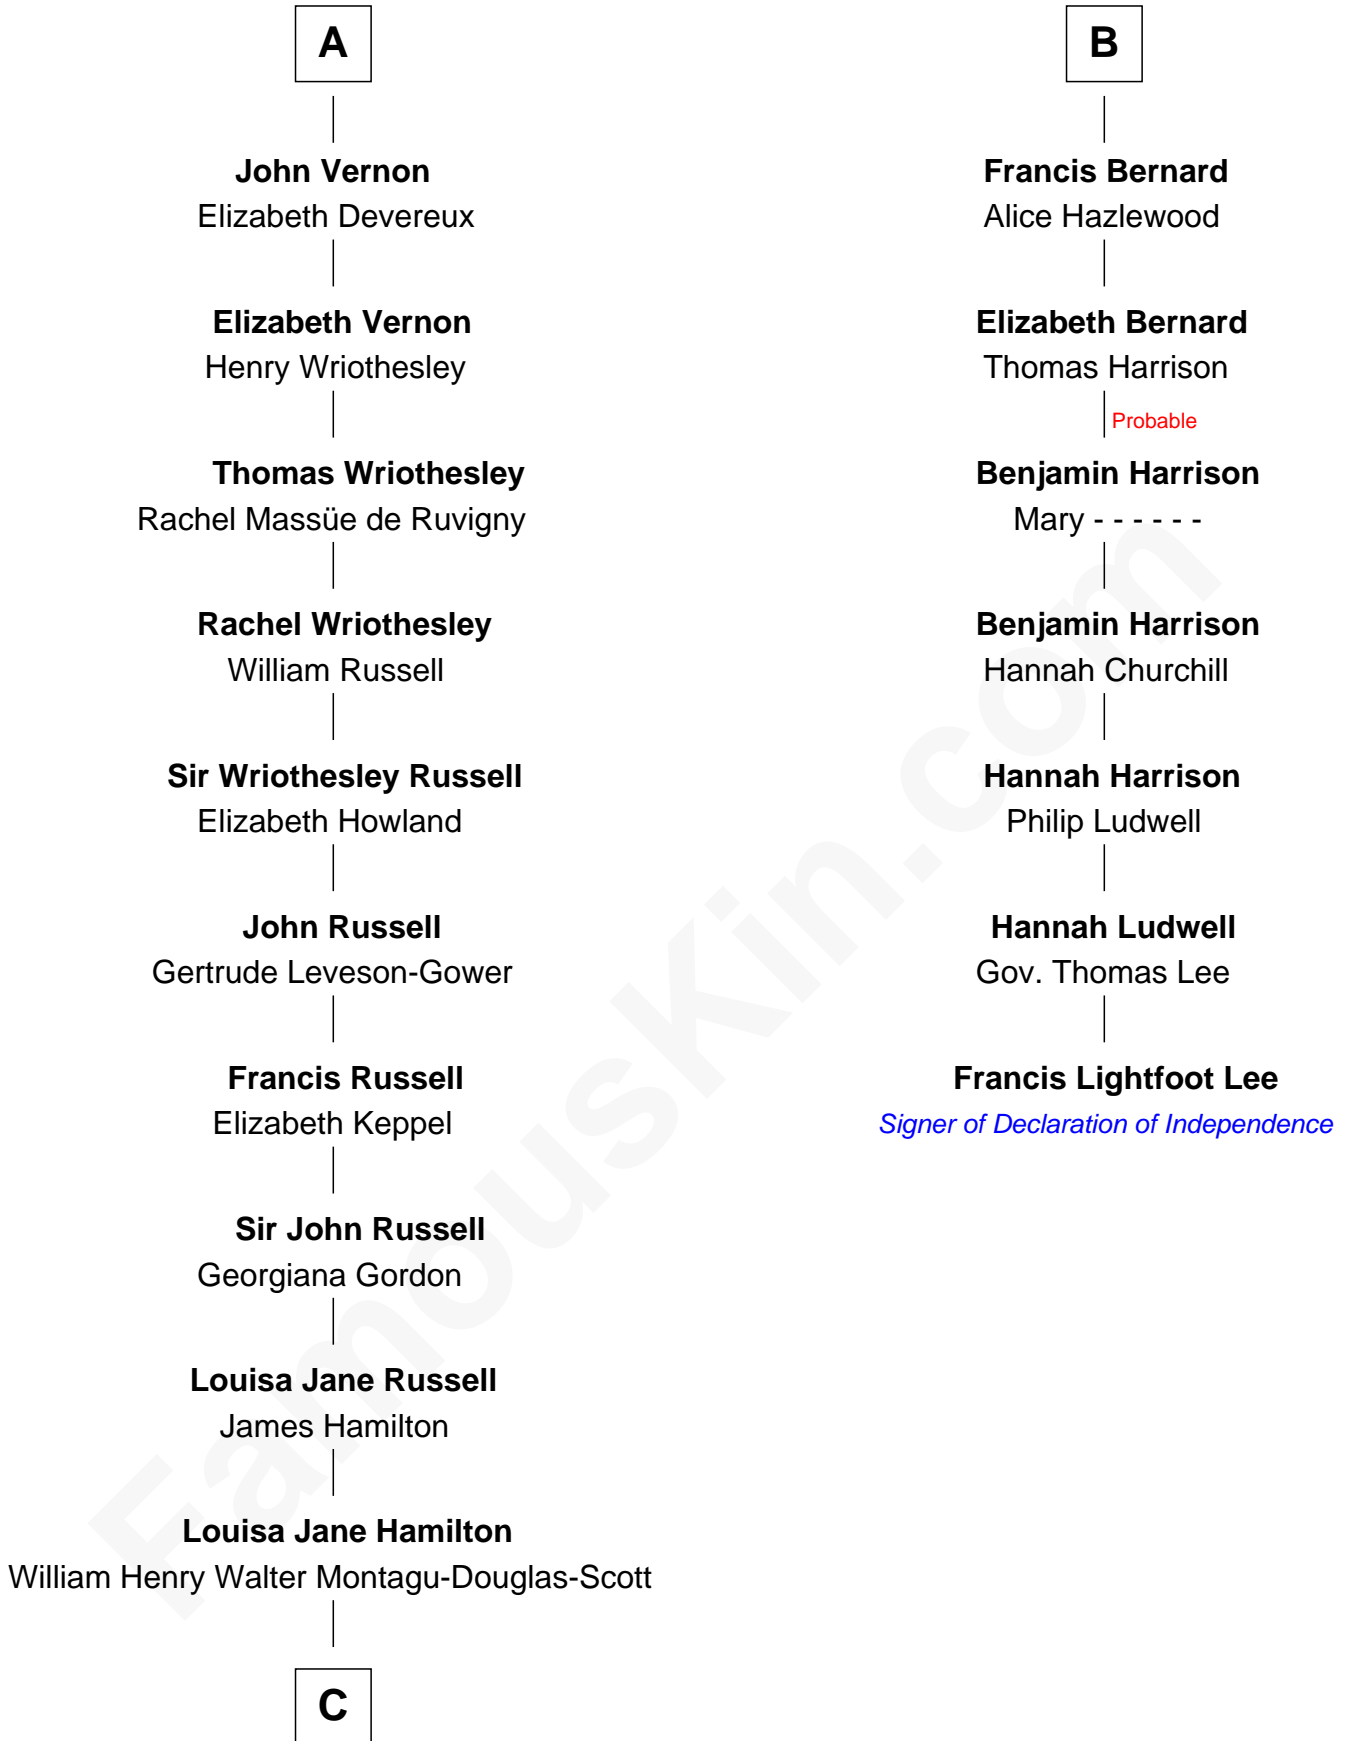

FamousKin.com Relationship Chart of

Sarah Ferguson

Duchess of York

13th cousin 7 times removed of

Francis Lightfoot Lee

Signer of the Declaration of Independence

C

Herbert Andrew Montagu-Douglas-Scott

Marie Josephine Edwards

Marian Louisa Montagu-Douglas-Scott

Andrew Henry Ferguson

Ronald Ivor Ferguson

Susan Mary Wright

Sarah Ferguson

Duchess of York