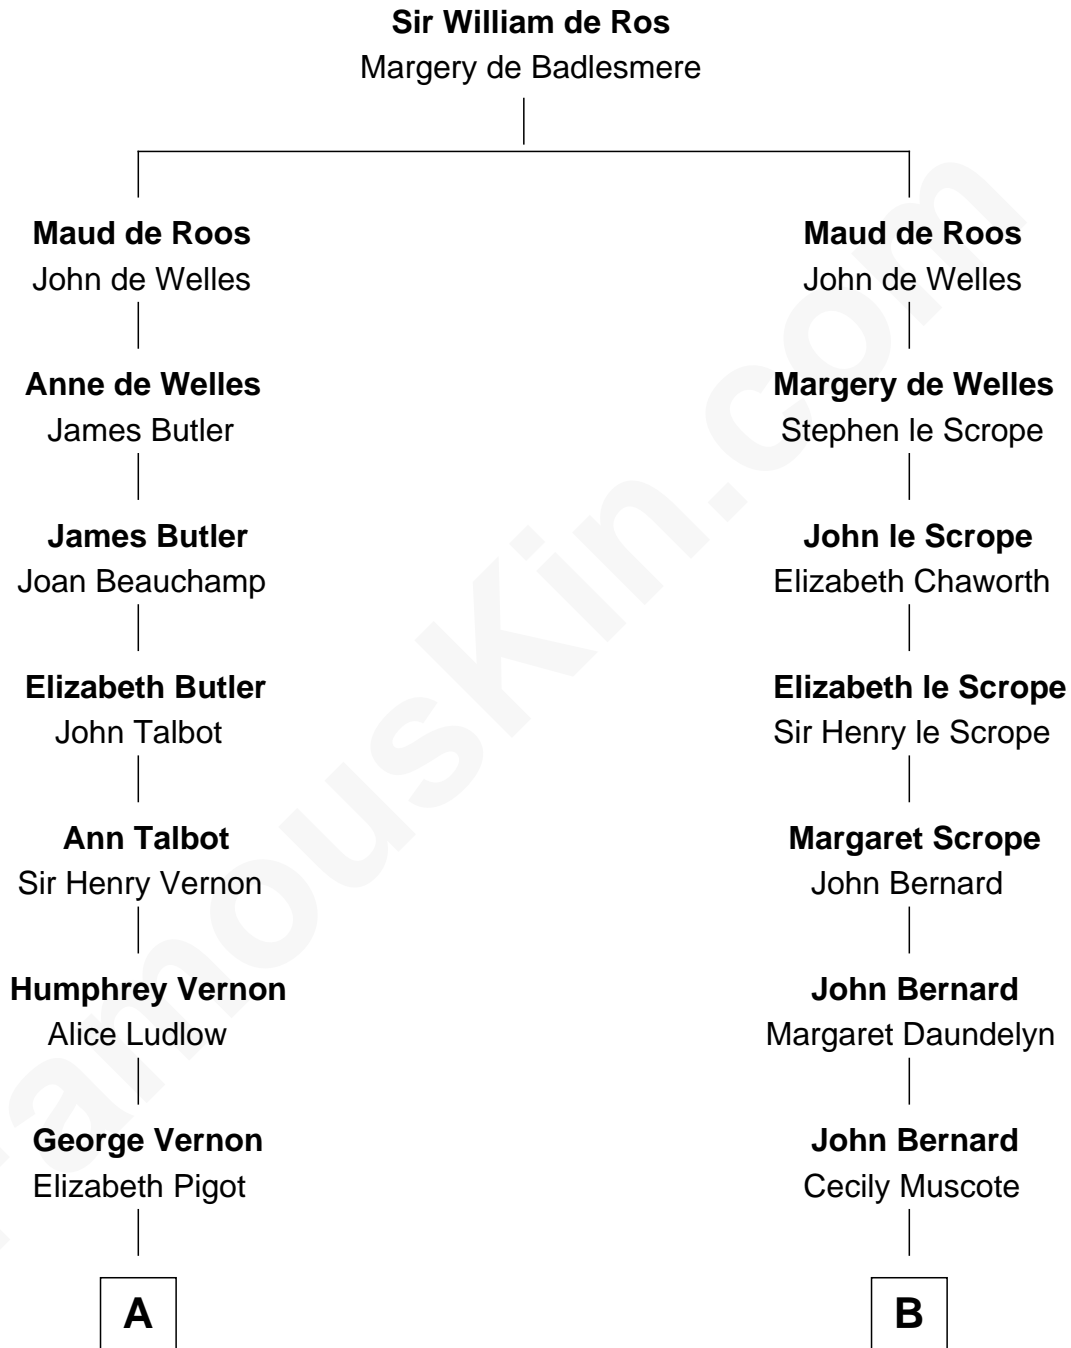

FamousKin.com Relationship Chart of

Sarah Ferguson

Duchess of York

13th cousin 7 times removed of

Francis Lightfoot Lee

Signer of the Declaration of Independence

C

Herbert Andrew Montagu-Douglas-Scott

Marie Josephine Edwards

Marian Louisa Montagu-Douglas-Scott

Andrew Henry Ferguson

Ronald Ivor Ferguson

Susan Mary Wright

Sarah Ferguson

Duchess of York