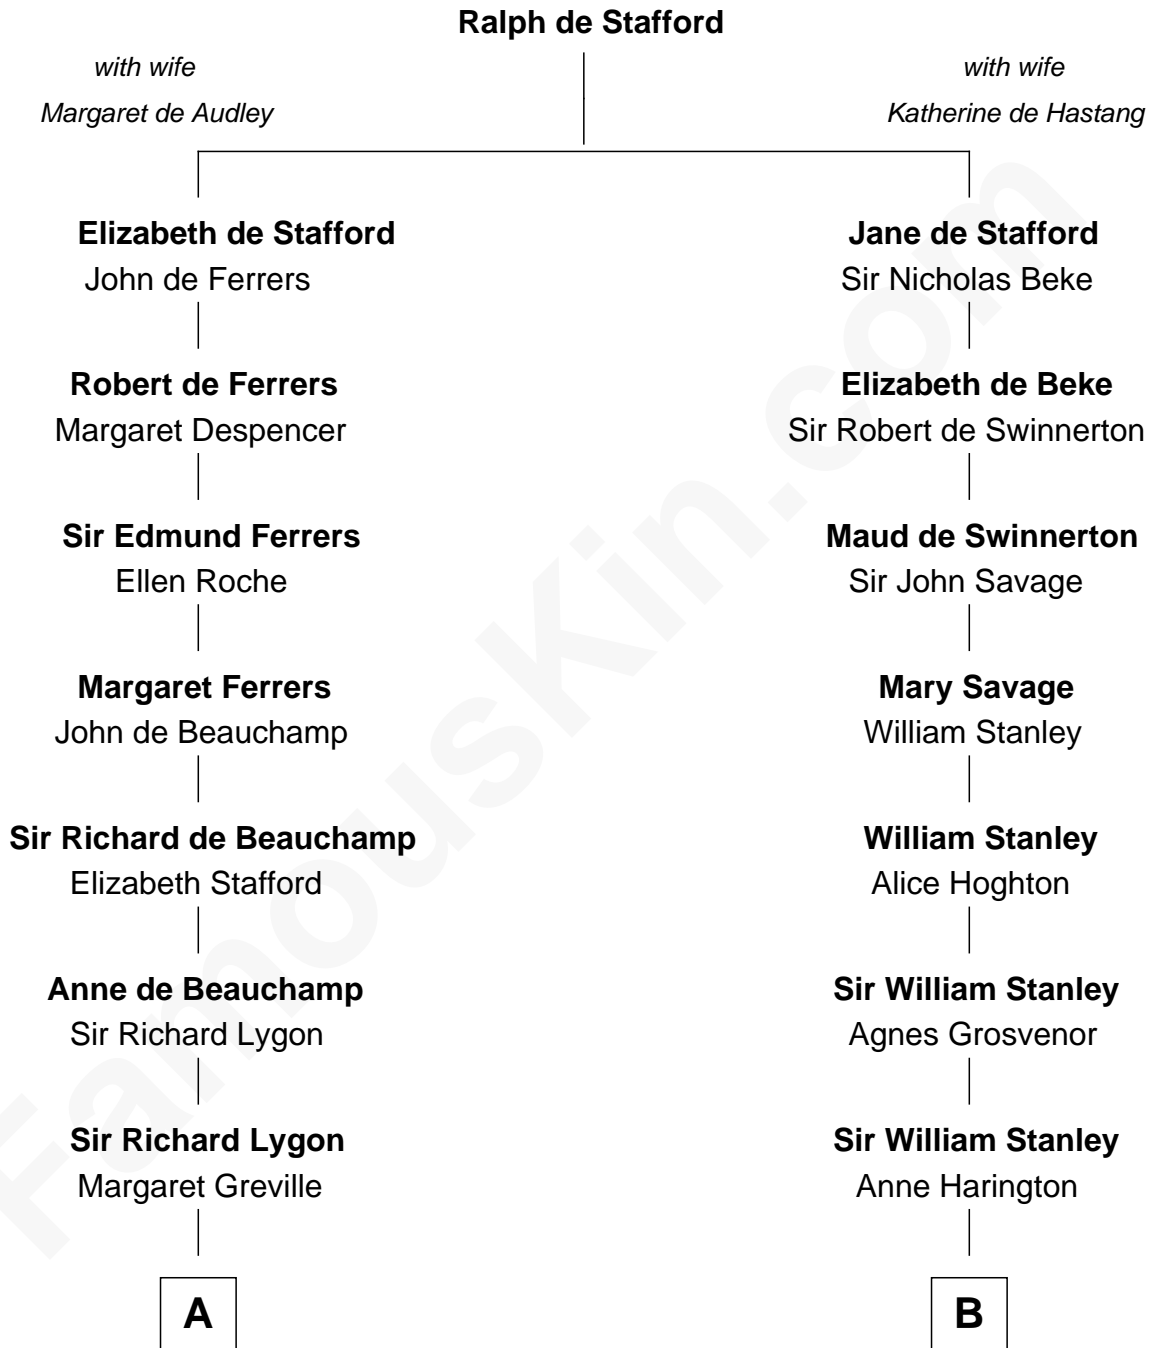

# FamousKin.com Relationship Chart of

**Sarah Ferguson**

*Duchess of York*

13th cousin 8 times removed of

**Francis Lightfoot Lee**

*Signer of the Declaration of Independence*

**C**

—  
**Susan Henrietta Cavendish**

Henry Robert Brand

—  
**Margaret Brand**

Algernon Francis Holford Ferguson

—  
**Andrew Henry Ferguson**

Marian Louisa Montagu-Douglas-Scott

—  
**Ronald Ivor Ferguson**

Susan Mary Wright

—  
**Sarah Ferguson**

*Duchess of York*