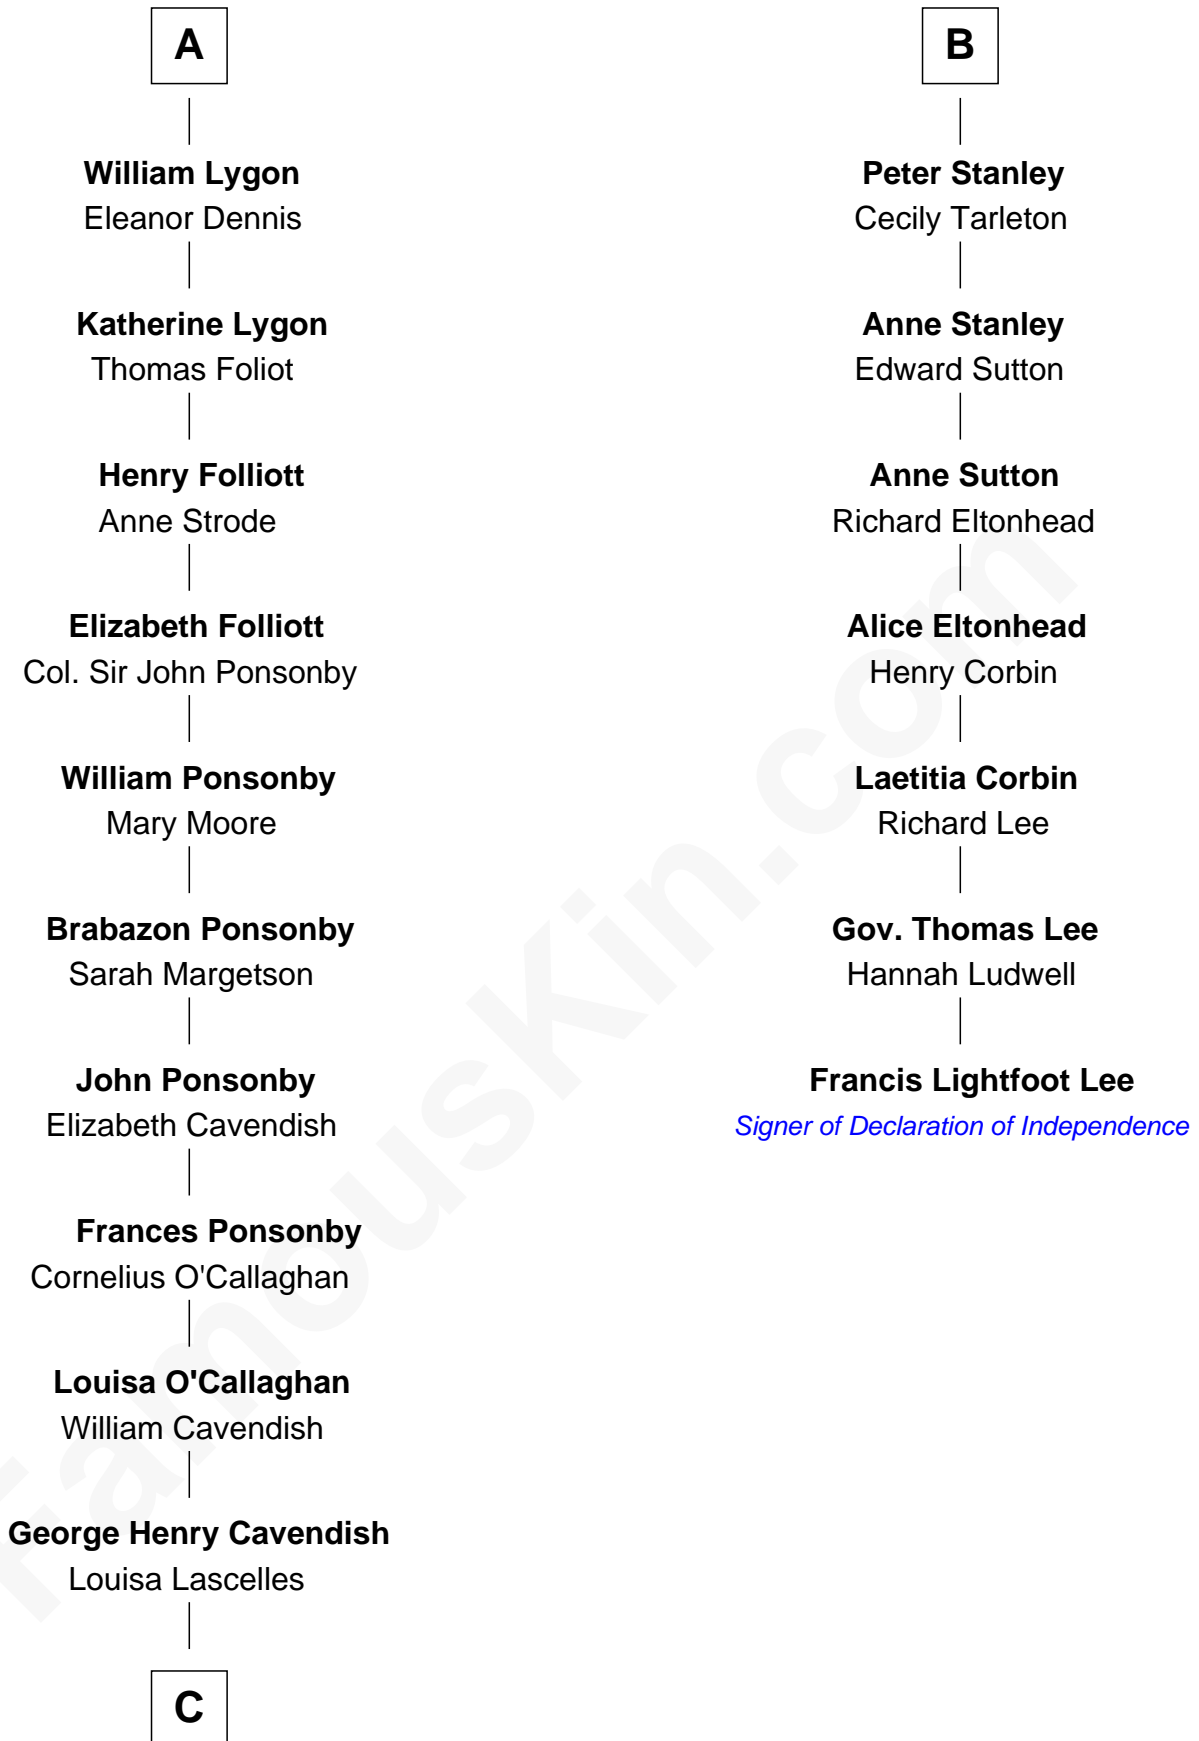

# FamousKin.com Relationship Chart of

**Sarah Ferguson**

*Duchess of York*

13th cousin 8 times removed of

**Francis Lightfoot Lee**

*Signer of the Declaration of Independence*

**C**

—  
**Susan Henrietta Cavendish**

Henry Robert Brand

—  
**Margaret Brand**

Algernon Francis Holford Ferguson

—  
**Andrew Henry Ferguson**

Marian Louisa Montagu-Douglas-Scott

—  
**Ronald Ivor Ferguson**

Susan Mary Wright

—  
**Sarah Ferguson**

*Duchess of York*