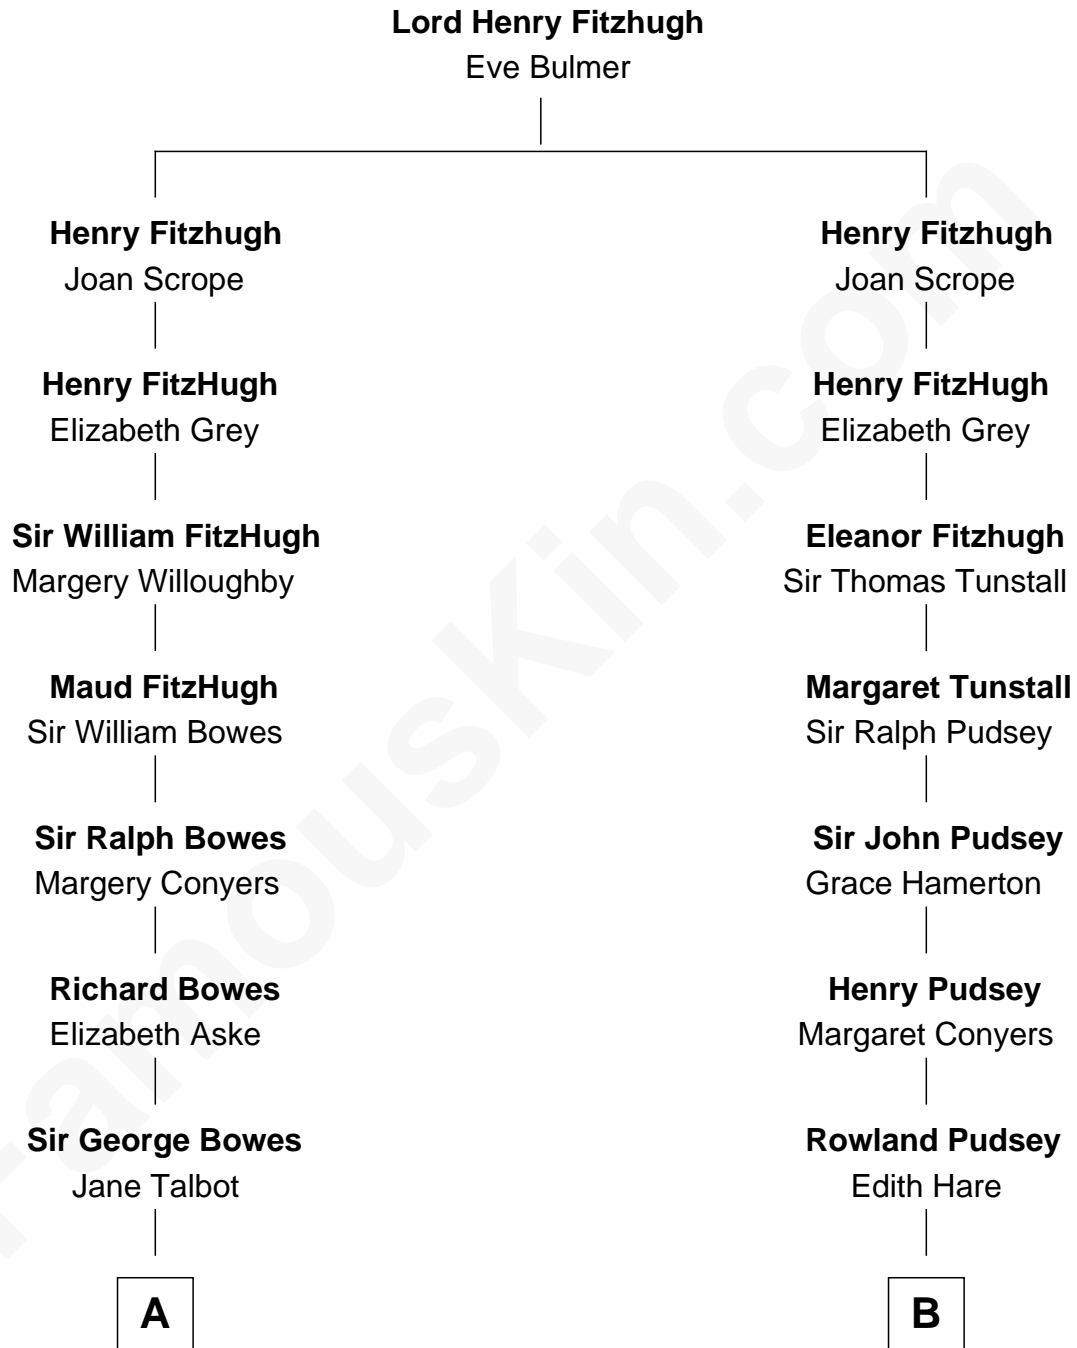

FamousKin.com

Relationship Chart of

Sarah Ferguson

Duchess of York

15th cousin 5 times removed of

Francis Lightfoot Lee
Signer of the Declaration of Independence

A

Thomas Bowes