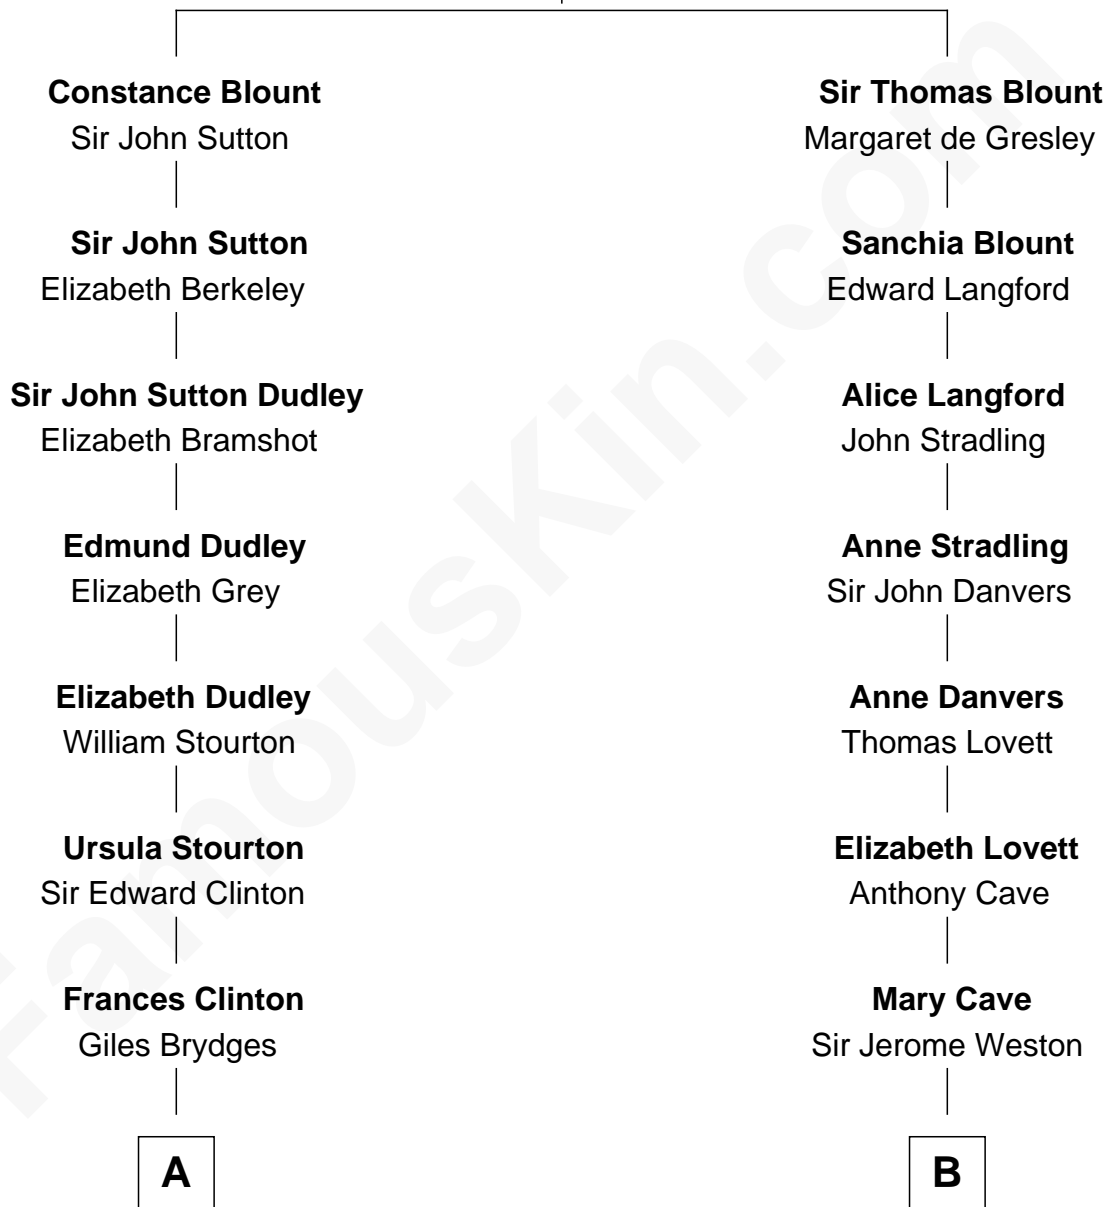

FamousKin.com Relationship Chart of

Sarah Ferguson

Duchess of York

19th cousin 2 times removed of

Amy Adams

Movie Actress

Sir Walter Blount

Sancha de Ayala

C

Marian Louisa Montagu-Douglas-Scott

Andrew Henry Ferguson

Ronald Ivor Ferguson

Susan Mary Wright

Sarah Ferguson

Duchess of York

D