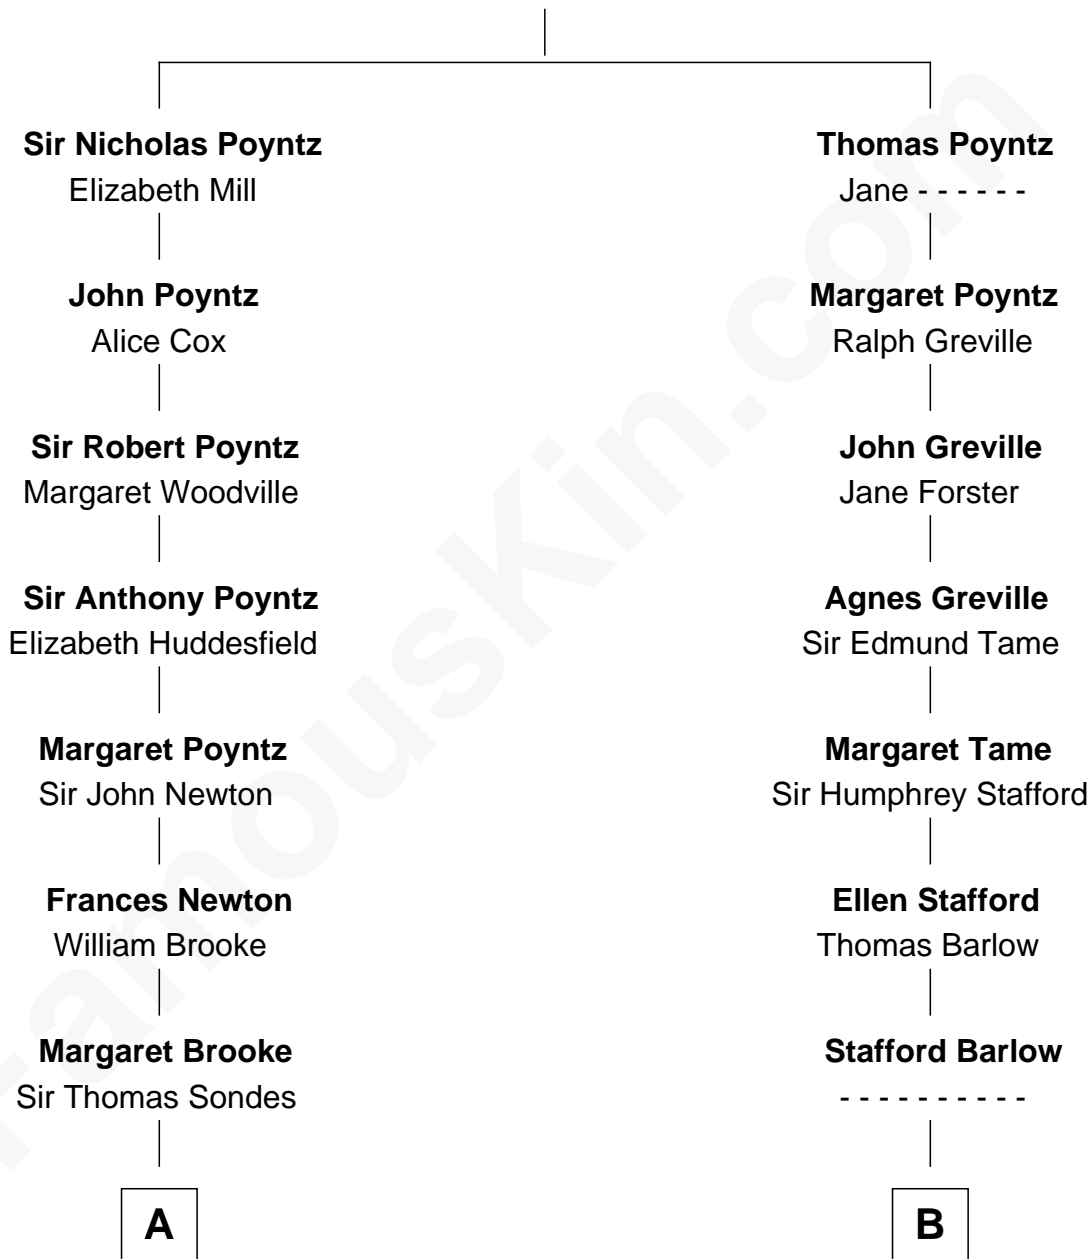

FamousKin.com Relationship Chart of

Sarah Ferguson

Duchess of York

20th cousin of

Amy Adams

Movie Actress

Robert Poyntz
Katherine FitzNichol

C

Herbert Andrew Montagu-Douglas-Scott

Marie Josephine Edwards

Marian Louisa Montagu-Douglas-Scott

Andrew Henry Ferguson

Ronald Ivor Ferguson

Susan Mary Wright

Sarah Ferguson

Duchess of York