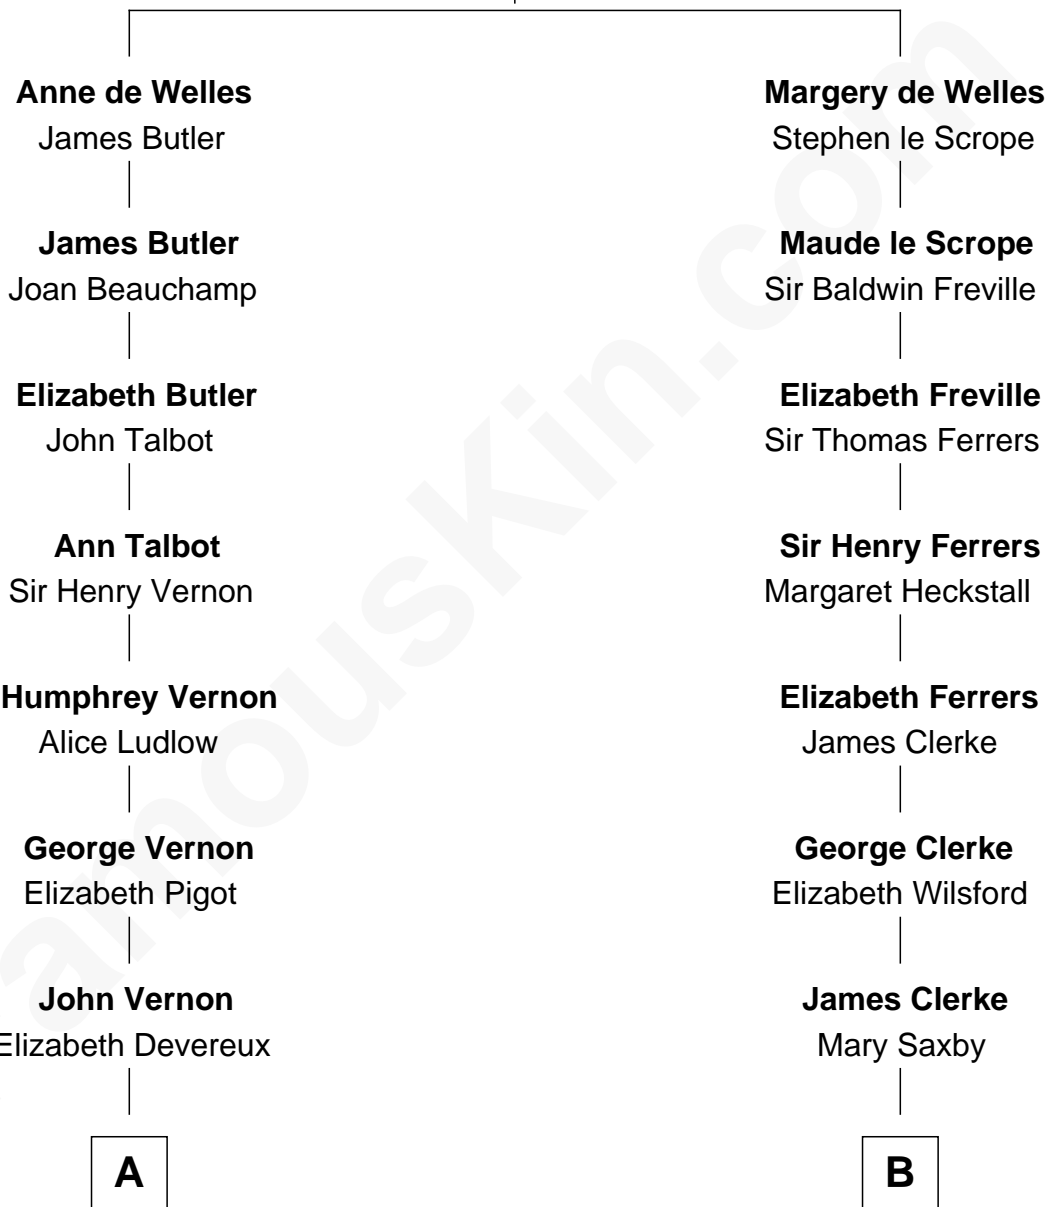

FamousKin.com
Relationship Chart of
Sarah Ferguson
Duchess of York

19th cousin 2 times removed of

Amy Adams
Movie Actress

John de Welles
 Maud de Roos

A

Elizabeth Vernon
Henry Wriothesley

Thomas Wriothesley
Rachel Massüe de Ruvigny

Rachel Wriothesley
William Russell

Sir Wriothesley Russell
Elizabeth Howland

John Russell
Gertrude Leveson-Gower

Francis Russell
Elizabeth Keppel

Sir John Russell
Georgiana Gordon

Louisa Jane Russell
James Hamilton

Louisa Jane Hamilton
William Henry Walter Montagu-Douglas-Scott

Herbert Andrew Montagu-Douglas-Scott
Marie Josephine Edwards

C

B

William Clerke
Mary Weston

Jeremiah Clarke
Frances Latham

Jeremiah Clarke
Ann Audley