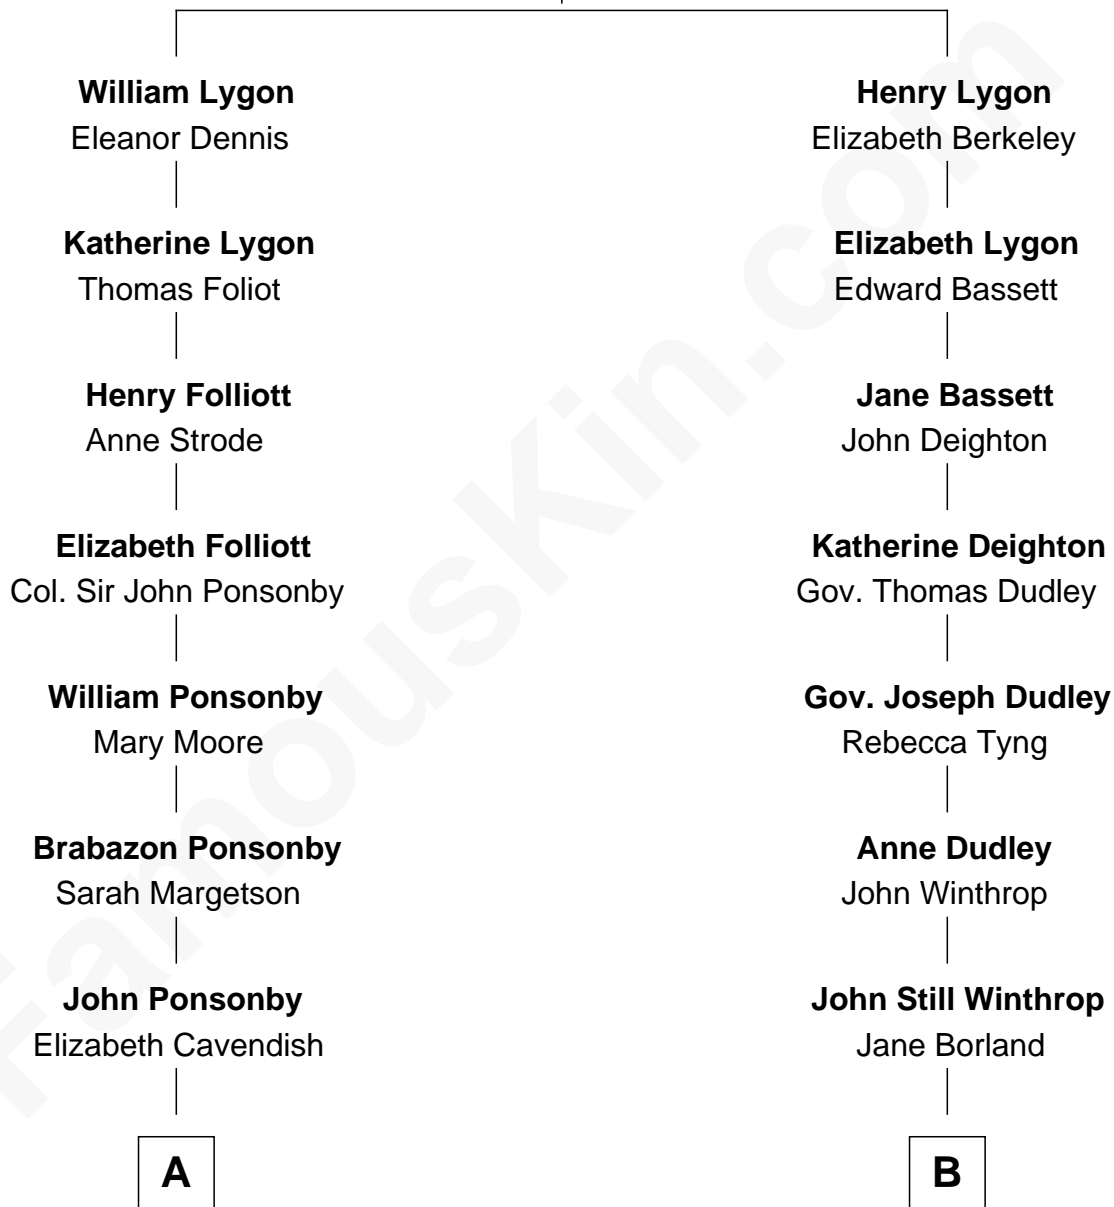

# FamousKin.com Relationship Chart of

**Sarah Ferguson**

*Duchess of York*

13th cousin 1 time removed of

**John Adams Morgan**

*1952 Olympic Sailing Gold Medalist*

**Sir Richard Lygon**

Margaret Greville

**A**

**Frances Ponsonby**  
Cornelius O'Callaghan

**Louisa O'Callaghan**  
William Cavendish

**George Henry Cavendish**  
Louisa Lascelles

**Susan Henrietta Cavendish**  
Henry Robert Brand

**Margaret Brand**  
Algernon Francis Holford Ferguson

**Andrew Henry Ferguson**  
Marian Louisa Montagu-Douglas-Scott

**Ronald Ivor Ferguson**  
Susan Mary Wright

**Sarah Ferguson**  
*Duchess of York*

**B**

**Ann Winthrop**  
David Sears

**David Sears**  
Miriam Clarke Mason