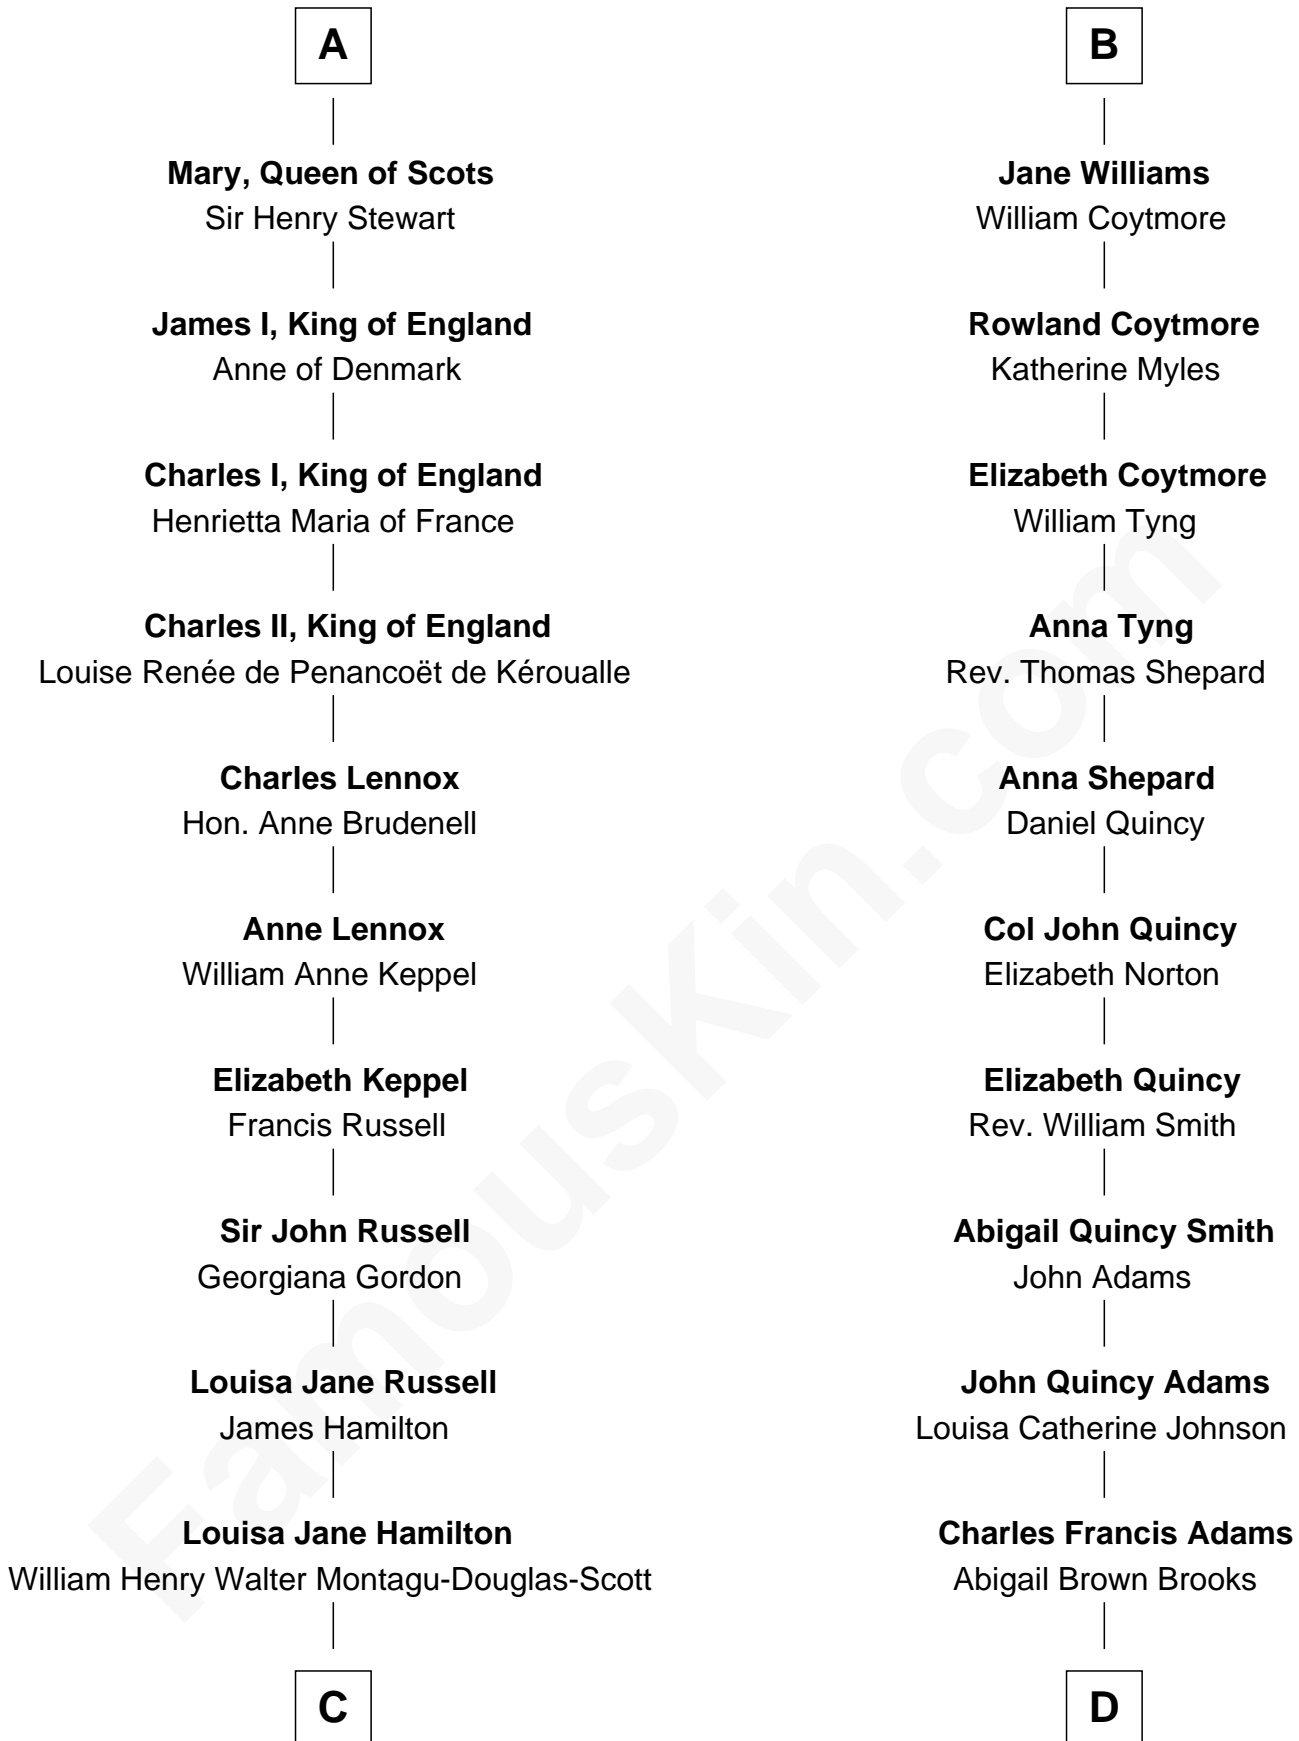

FamousKin.com Relationship Chart of

Sarah Ferguson

Duchess of York

20th cousin of

John Adams Morgan

1952 Olympic Sailing Gold Medalist

Goronwy ap Ednyfed

C

Herbert Andrew Montagu-Douglas-Scott

Marie Josephine Edwards

Marian Louisa Montagu-Douglas-Scott

Andrew Henry Ferguson

Ronald Ivor Ferguson

Susan Mary Wright

Sarah Ferguson

Duchess of York