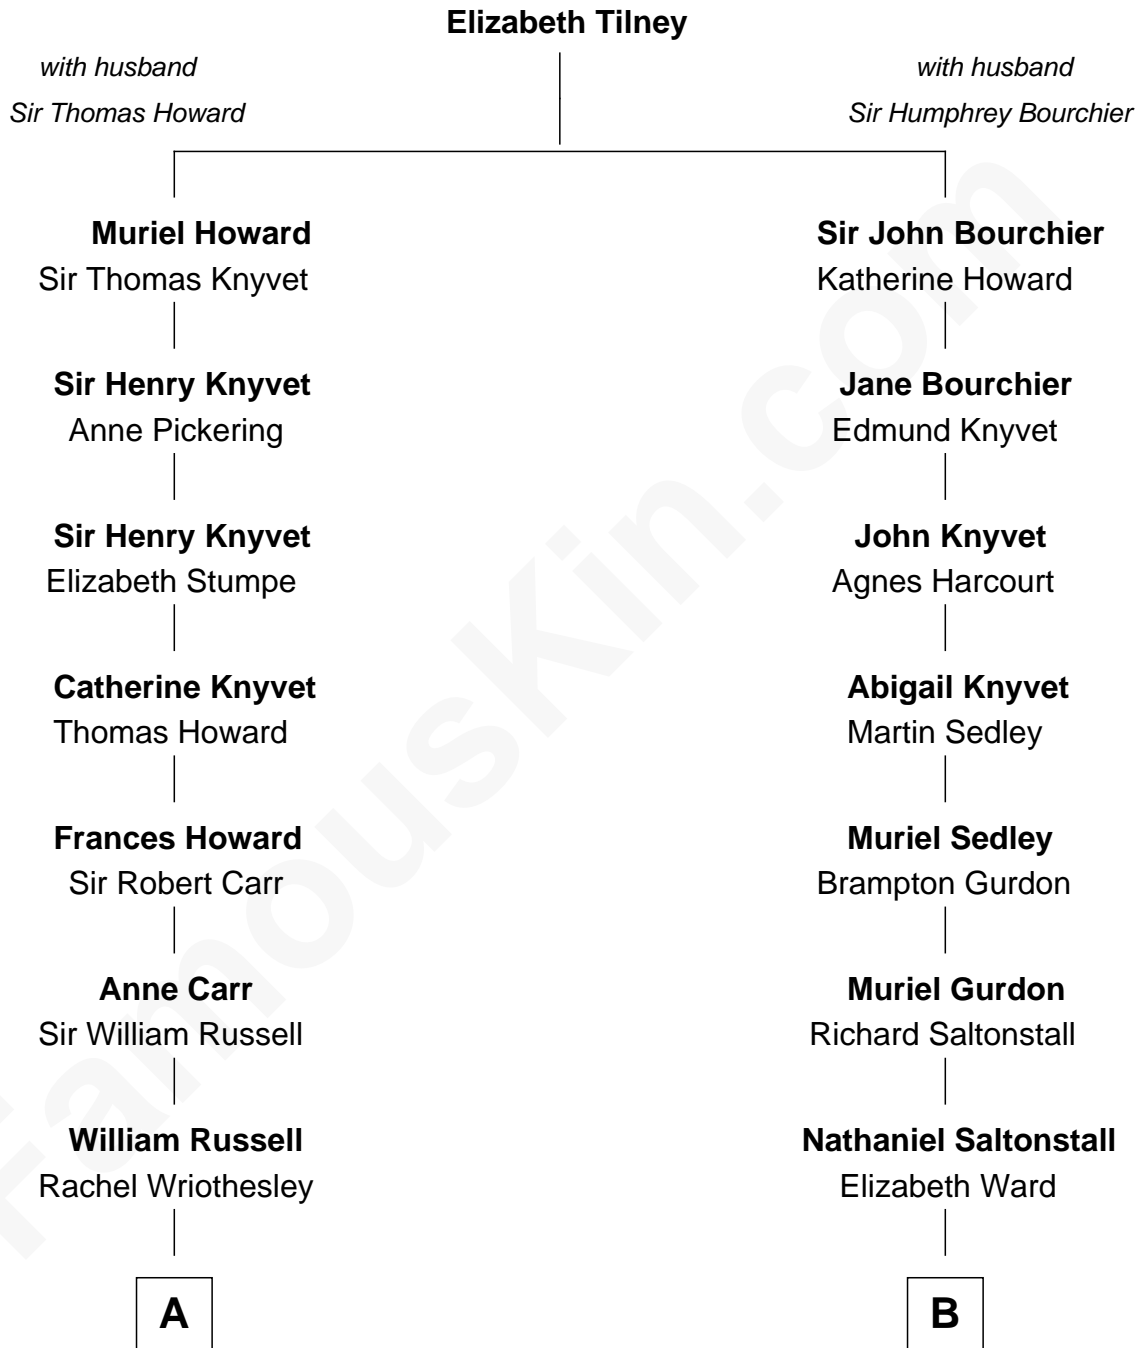

# FamousKin.com Relationship Chart of

**Sarah Ferguson**

*Duchess of York*

15th cousin 1 time removed of

**John Adams Morgan**

*1952 Olympic Sailing Gold Medalist*

**A**

**Sir Wriothsesley Russell**

Elizabeth Howland

**John Russell**

Gertrude Leveson-Gower

**Francis Russell**

Elizabeth Keppel

**Sir John Russell**

Georgiana Gordon

**Louisa Jane Russell**

James Hamilton

**Louisa Jane Hamilton**

William Henry Walter Montagu-Douglas-Scott

**Herbert Andrew Montagu-Douglas-Scott**

Marie Josephine Edwards

**Marian Louisa Montagu-Douglas-Scott**

Andrew Henry Ferguson