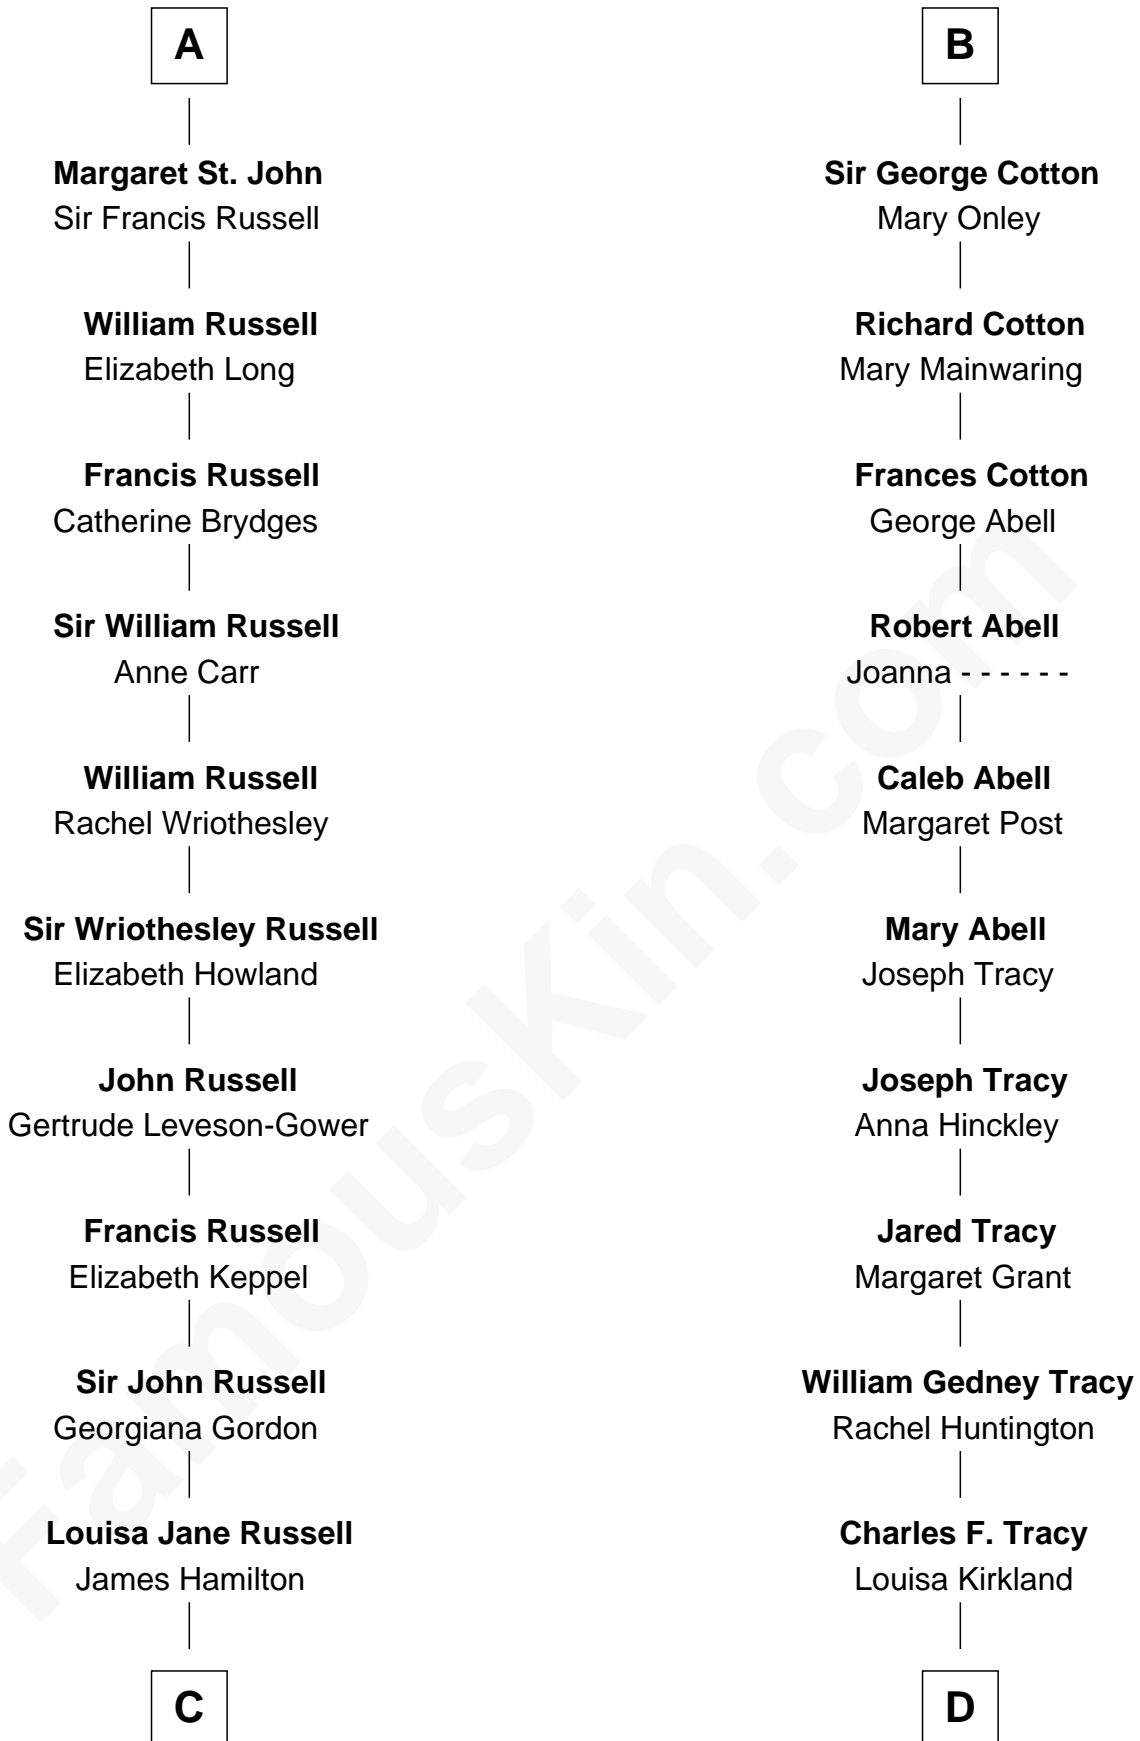

# FamousKin.com Relationship Chart of

**Sarah Ferguson**

*Duchess of York*

20th cousin 1 time removed of

**John Adams Morgan**

*1952 Olympic Sailing Gold Medalist*

**Sir Philip le Despencer**

Margaret de Goushill

Elizabeth Berkeley

**Jane Sutton**

Thomas Mainwaring

**Cecily Mainwaring**

John Cotton

**B**

**C**

**Louisa Jane Hamilton**

William Henry Walter Montagu-Douglas-Scott

**Herbert Andrew Montagu-Douglas-Scott**

Marie Josephine Edwards

**Marian Louisa Montagu-Douglas-Scott**

Andrew Henry Ferguson

**Ronald Ivor Ferguson**

Susan Mary Wright