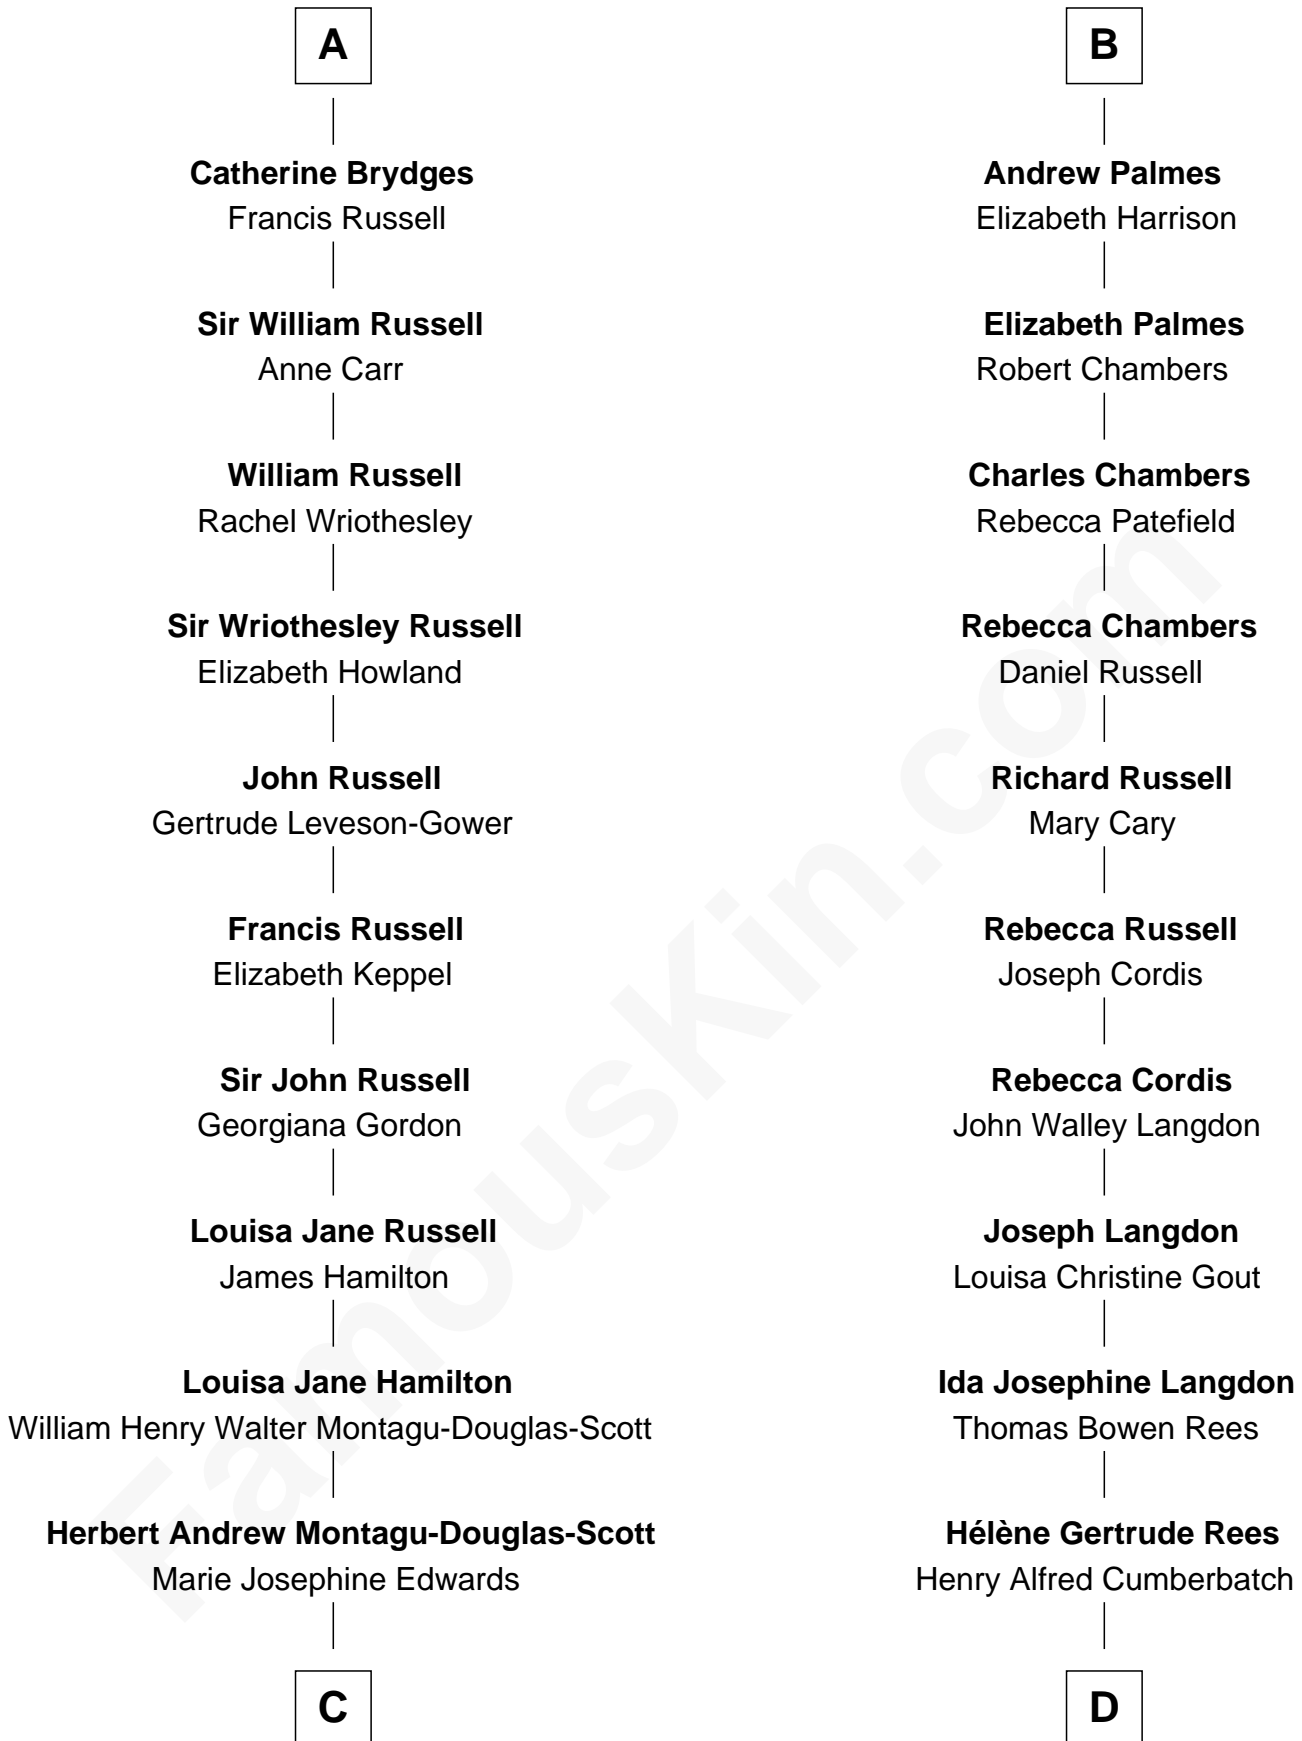

# FamousKin.com Relationship Chart of

**Sarah Ferguson**

*Duchess of York*

19th cousin of

**Benedict Cumberbatch**

*Movie, Television and Stage Actor*

**Sir Walter Blount**

Sancha de Ayala

**C**

**Marian Louisa Montagu-Douglas-Scott**

Andrew Henry Ferguson

**Ronald Ivor Ferguson**

Susan Mary Wright

**Sarah Ferguson**

*Duchess of York*

**D**