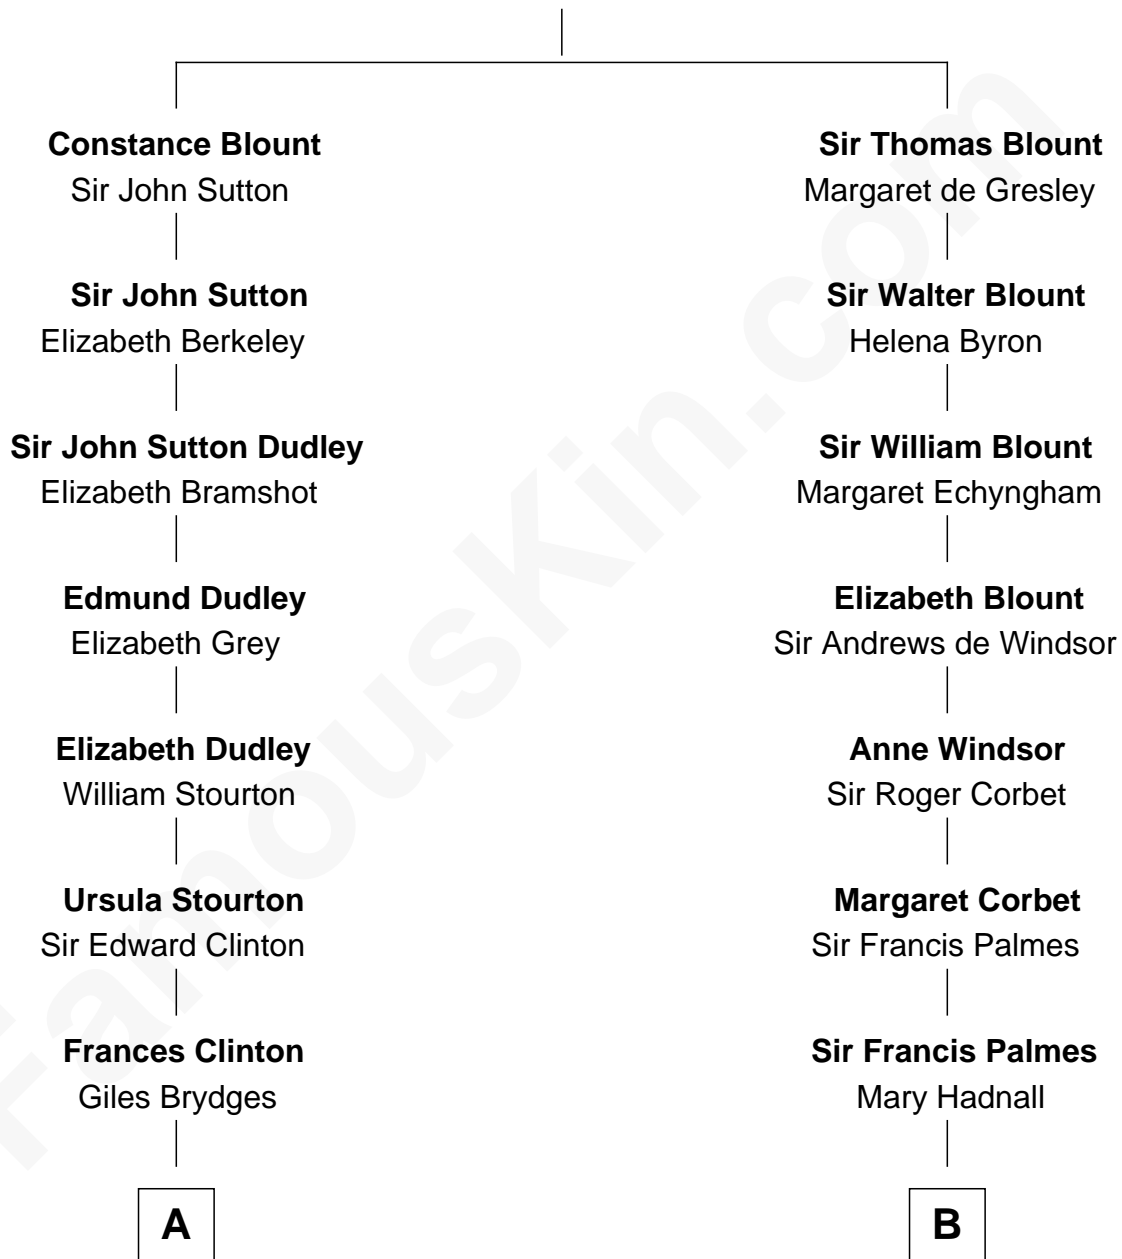

# FamousKin.com Relationship Chart of

**Sarah Ferguson**

*Duchess of York*

19th cousin of

**Benedict Cumberbatch**

*Movie, Television and Stage Actor*

**Sir Walter Blount**

Sancha de Ayala

**C**

**Marian Louisa Montagu-Douglas-Scott**

Andrew Henry Ferguson

**Ronald Ivor Ferguson**

Susan Mary Wright

**Sarah Ferguson**

*Duchess of York*

**D**