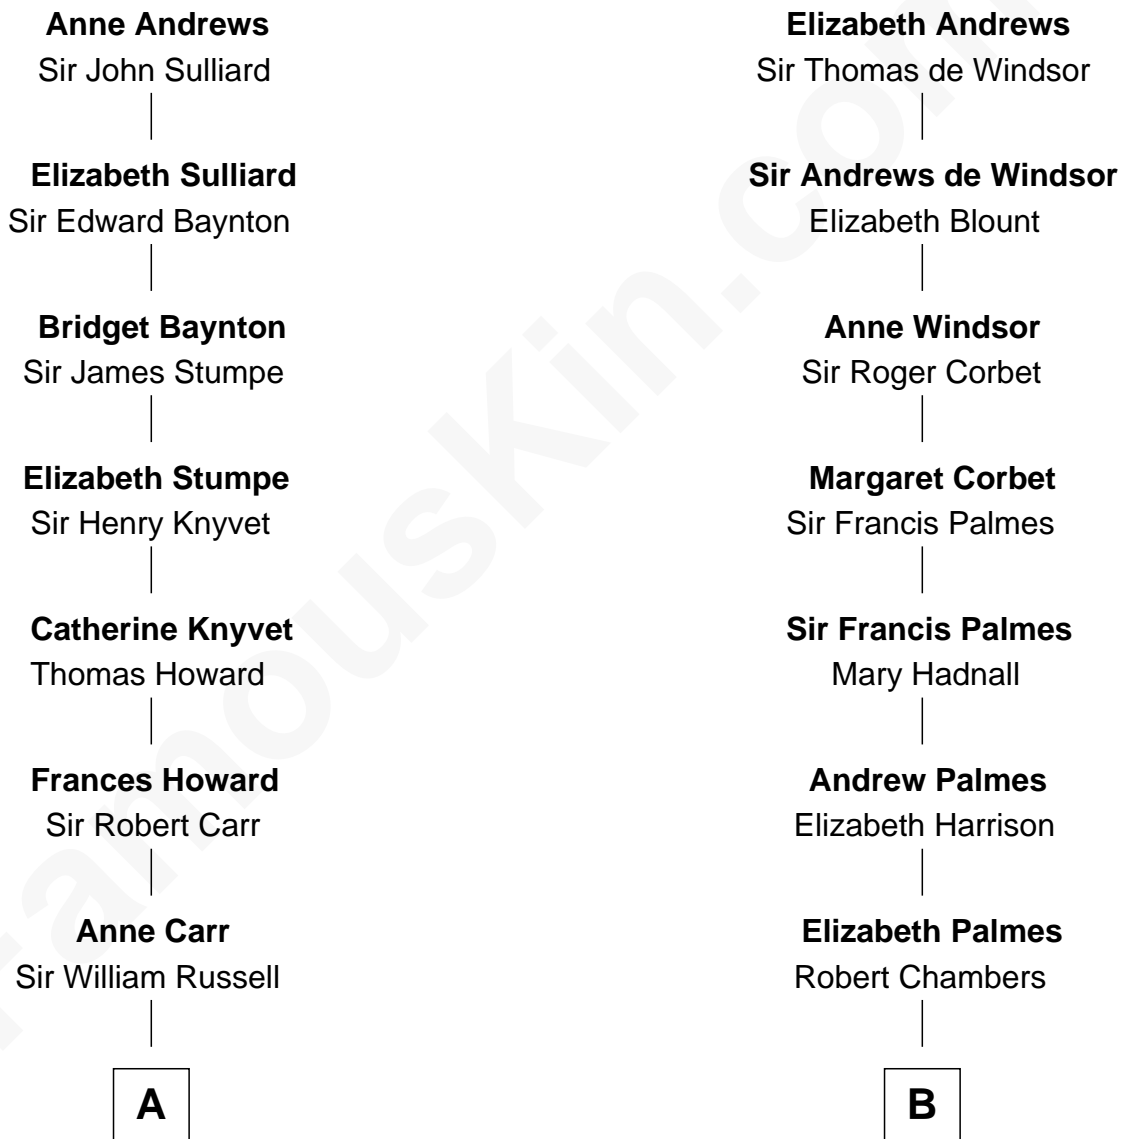

# FamousKin.com Relationship Chart of

**Sarah Ferguson**

*Duchess of York*

17th cousin of

**Benedict Cumberbatch**

*Movie, Television and Stage Actor*

**John Andrews**  
Elizabeth Stratton

**A**

**William Russell**  
Rachel Wriothesley

**Sir Wriothesley Russell**  
Elizabeth Howland

**John Russell**  
Gertrude Leveson-Gower

**Francis Russell**  
Elizabeth Keppel

**Sir John Russell**  
Georgiana Gordon

**Louisa Jane Russell**  
James Hamilton

**Louisa Jane Hamilton**  
William Henry Walter Montagu-Douglas-Scott

**Herbert Andrew Montagu-Douglas-Scott**  
Marie Josephine Edwards

**Marian Louisa Montagu-Douglas-Scott**  
Andrew Henry Ferguson