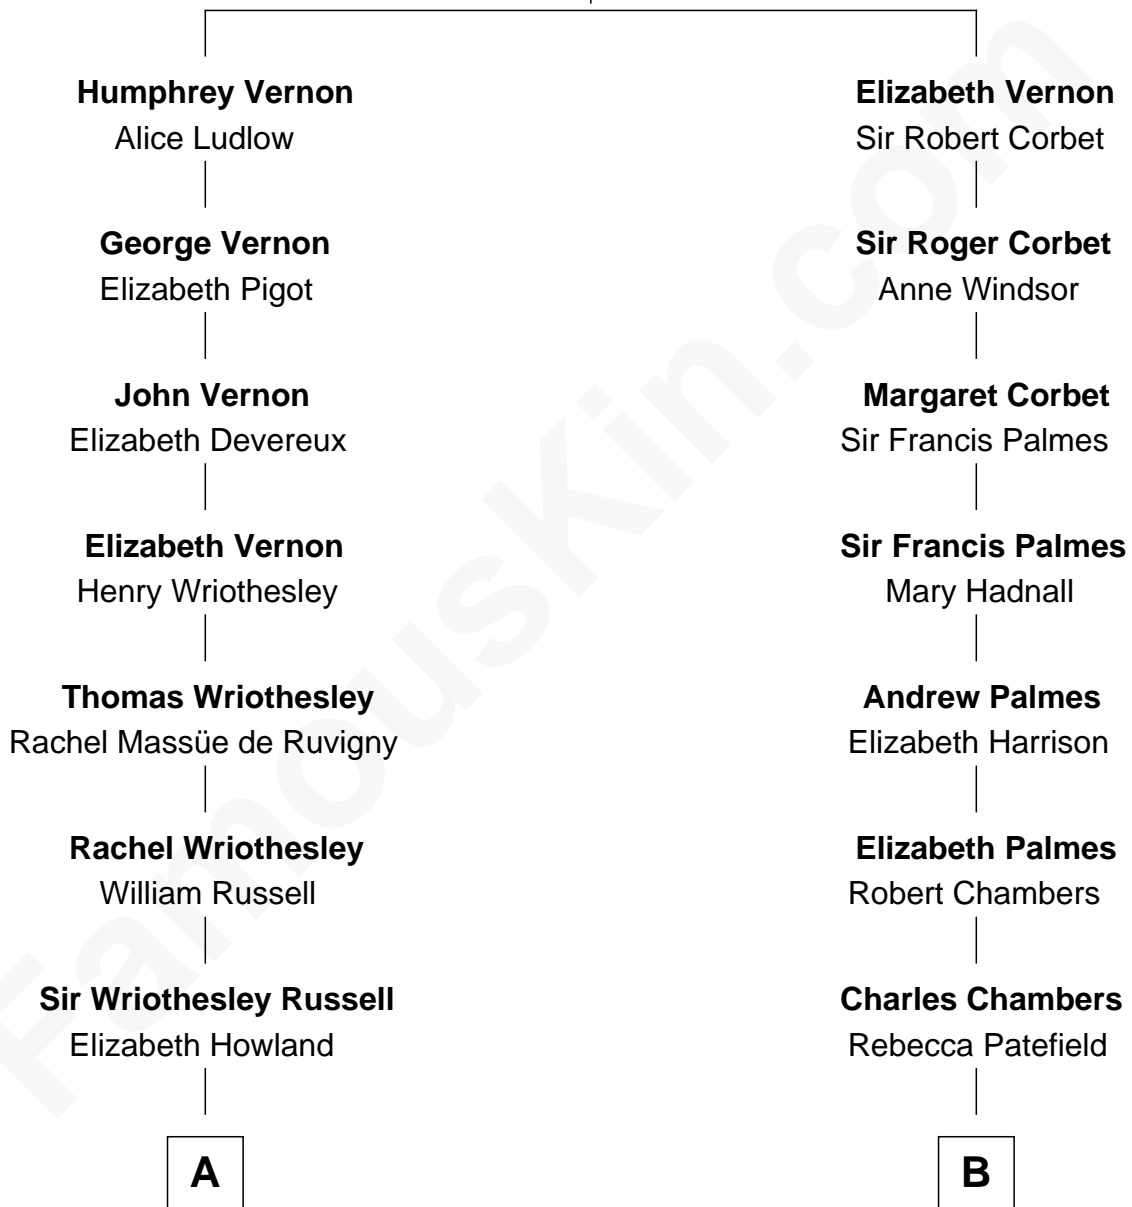

FamousKin.com Relationship Chart of

Sarah Ferguson

Duchess of York

15th cousin 1 time removed of

Benedict Cumberbatch

Movie, Television and Stage Actor

Sir Henry Vernon

Ann Talbot