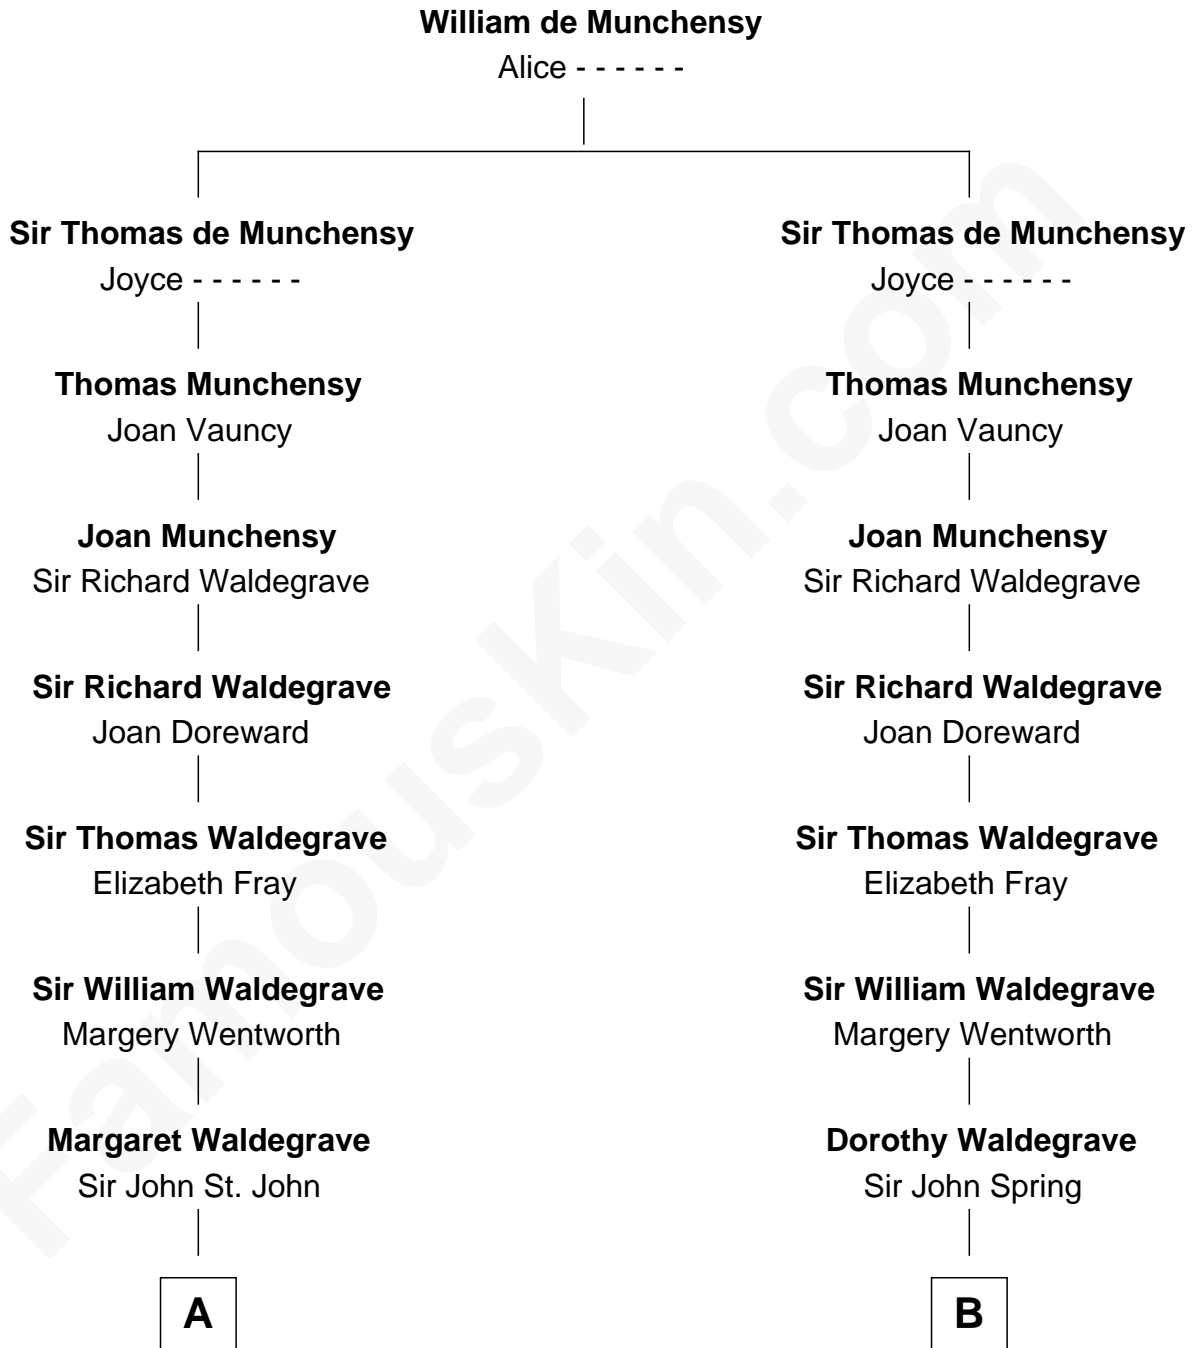

FamousKin.com
Relationship Chart of
Sarah Ferguson
Duchess of York

20th cousin 1 time removed of

Benedict Cumberbatch
Movie, Television and Stage Actor

C

Louisa Jane Hamilton

William Henry Walter Montagu-Douglas-Scott

Herbert Andrew Montagu-Douglas-Scott

Marie Josephine Edwards

Marian Louisa Montagu-Douglas-Scott

Andrew Henry Ferguson

Ronald Ivor Ferguson

Susan Mary Wright

Sarah Ferguson

Duchess of York