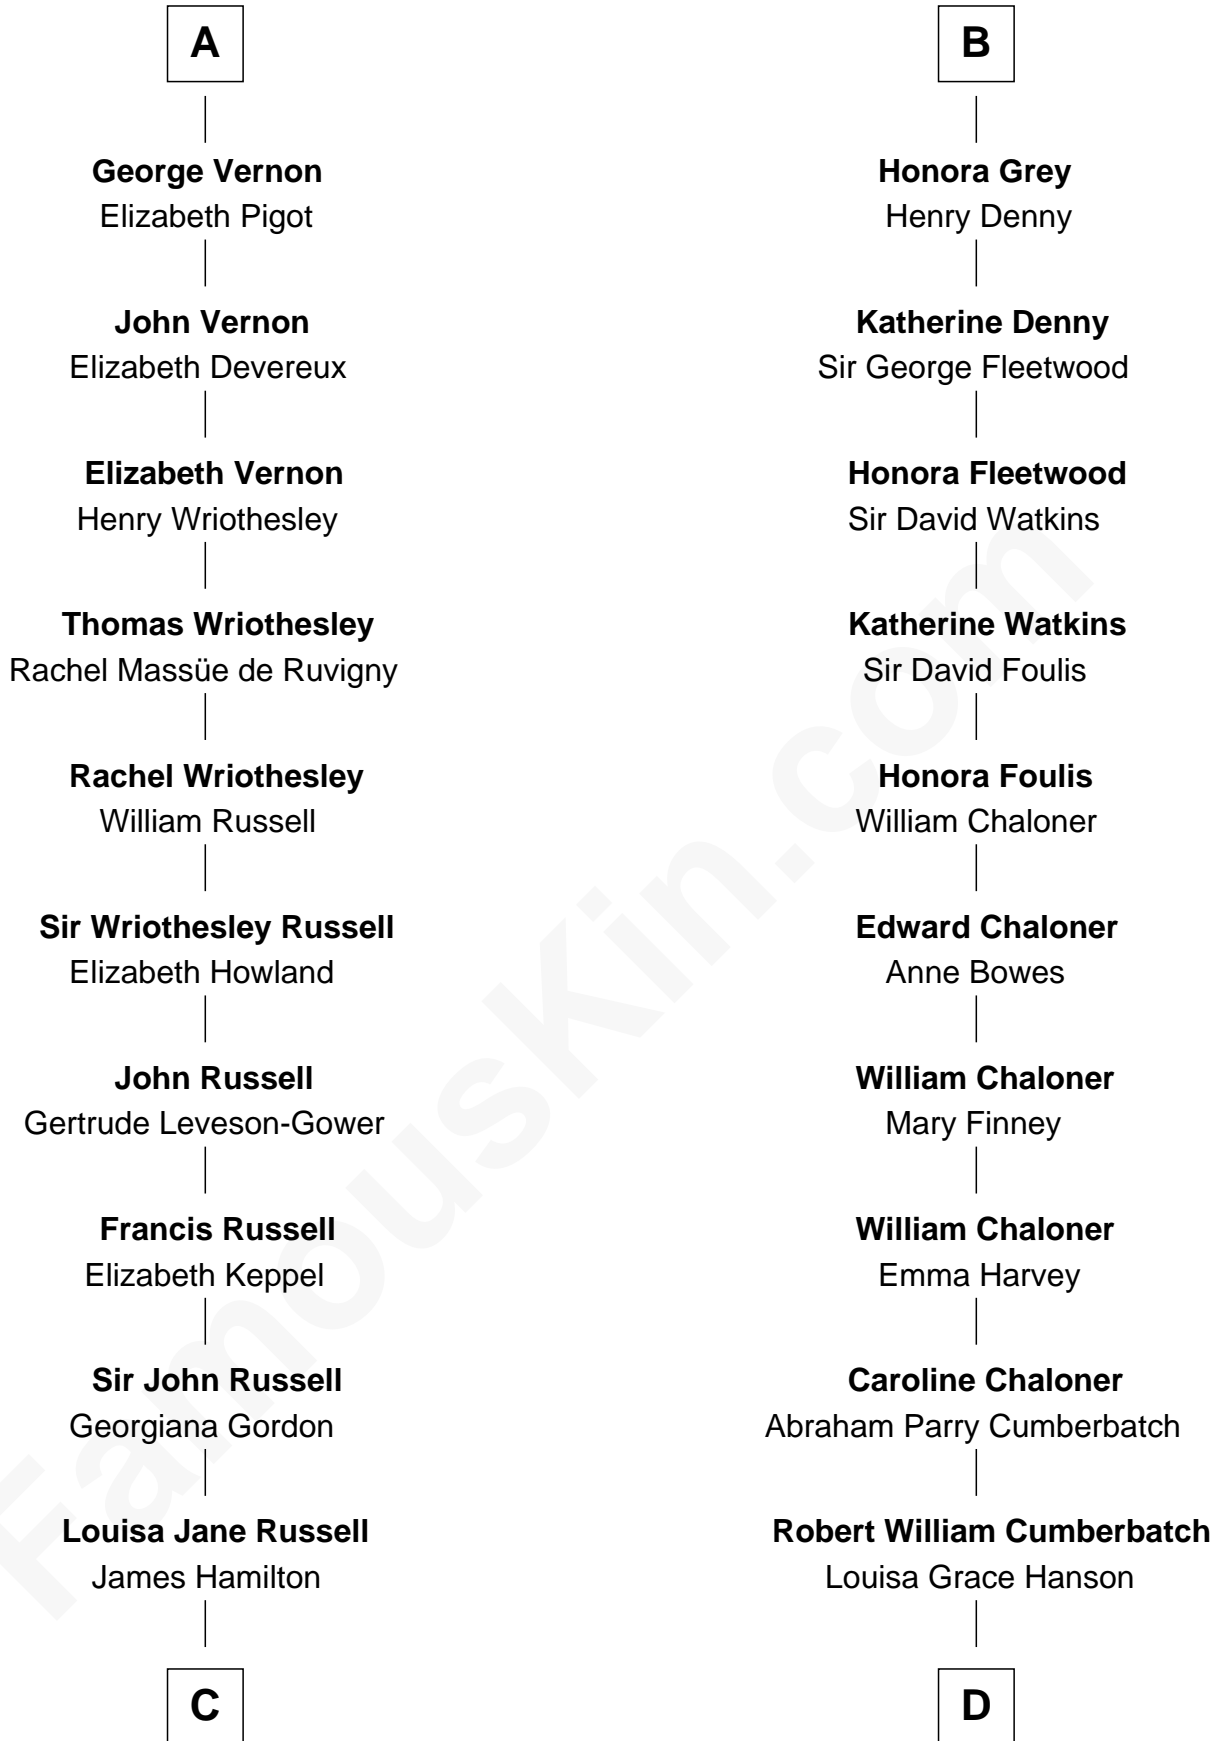

FamousKin.com Relationship Chart of

Sarah Ferguson

Duchess of York

20th cousin 1 time removed of

Benedict Cumberbatch

Movie, Television and Stage Actor

William III of Hainault

Jeanne of Valois

Philippa of Hainault
Edward III, King of England

Edmund of Langley
Isabella of Castile

Constance Plantagenet
Edmund de Holland

Eleanor de Holland
James Touchet

Margaret Touchet

Elizabeth -----
Sir John Ludlow

Alice Ludlow
Humphrey Vernon

A

Philippa of Hainault
Edward III, King of England

John of Gaunt
Katherine Roet

Sir John Beaufort
Margaret de Holand

Edmund Beaufort
Eleanor Beauchamp

Henry Beaufort
Joan Hill

Charles Somerset
Elizabeth West

Mary Somerset
Sir William Grey

B

C

Louisa Jane Hamilton

William Henry Walter Montagu-Douglas-Scott

Herbert Andrew Montagu-Douglas-Scott

Marie Josephine Edwards

Marian Louisa Montagu-Douglas-Scott