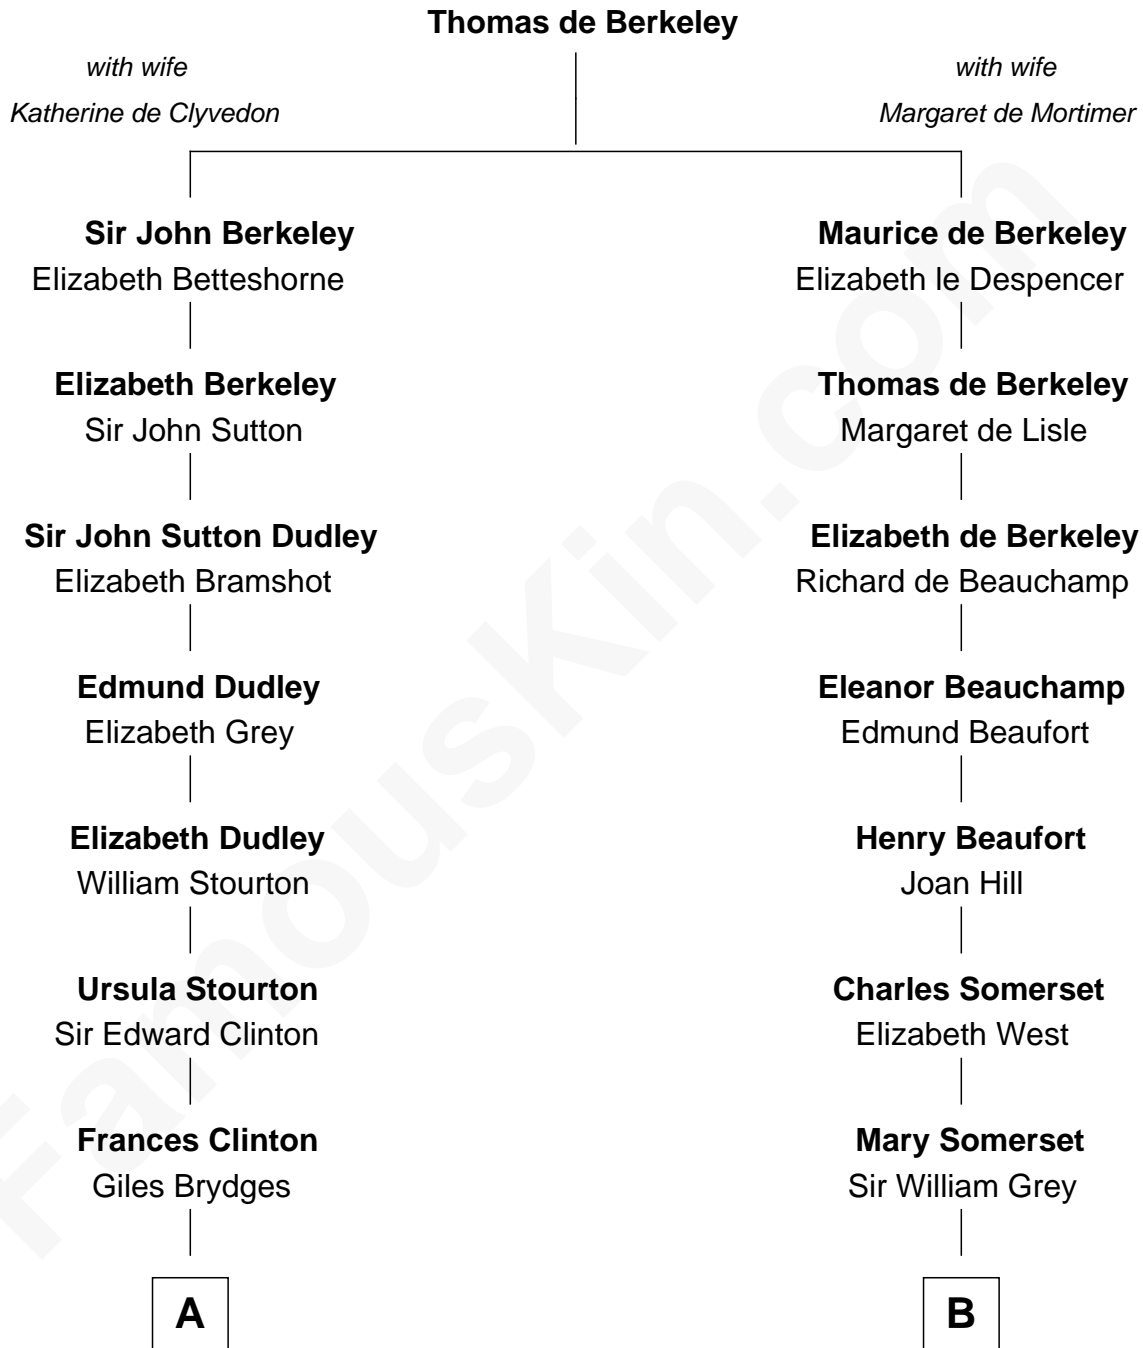

FamousKin.com
Relationship Chart of
Sarah Ferguson
Duchess of York

19th cousin 1 time removed of

Benedict Cumberbatch
Movie, Television and Stage Actor

A

Catherine Brydges
Francis Russell

Sir William Russell
Anne Carr

William Russell
Rachel Wriothesley

Sir Wriothesley Russell
Elizabeth Howland

John Russell
Gertrude Leveson-Gower

Francis Russell
Elizabeth Keppel

Sir John Russell
Georgiana Gordon

Louisa Jane Russell
James Hamilton

Louisa Jane Hamilton
William Henry Walter Montagu-Douglas-Scott

Herbert Andrew Montagu-Douglas-Scott
Marie Josephine Edwards

C

B

Honora Grey
Henry Denny

Katherine Denny
Sir George Fleetwood

Honora Fleetwood
Sir David Watkins