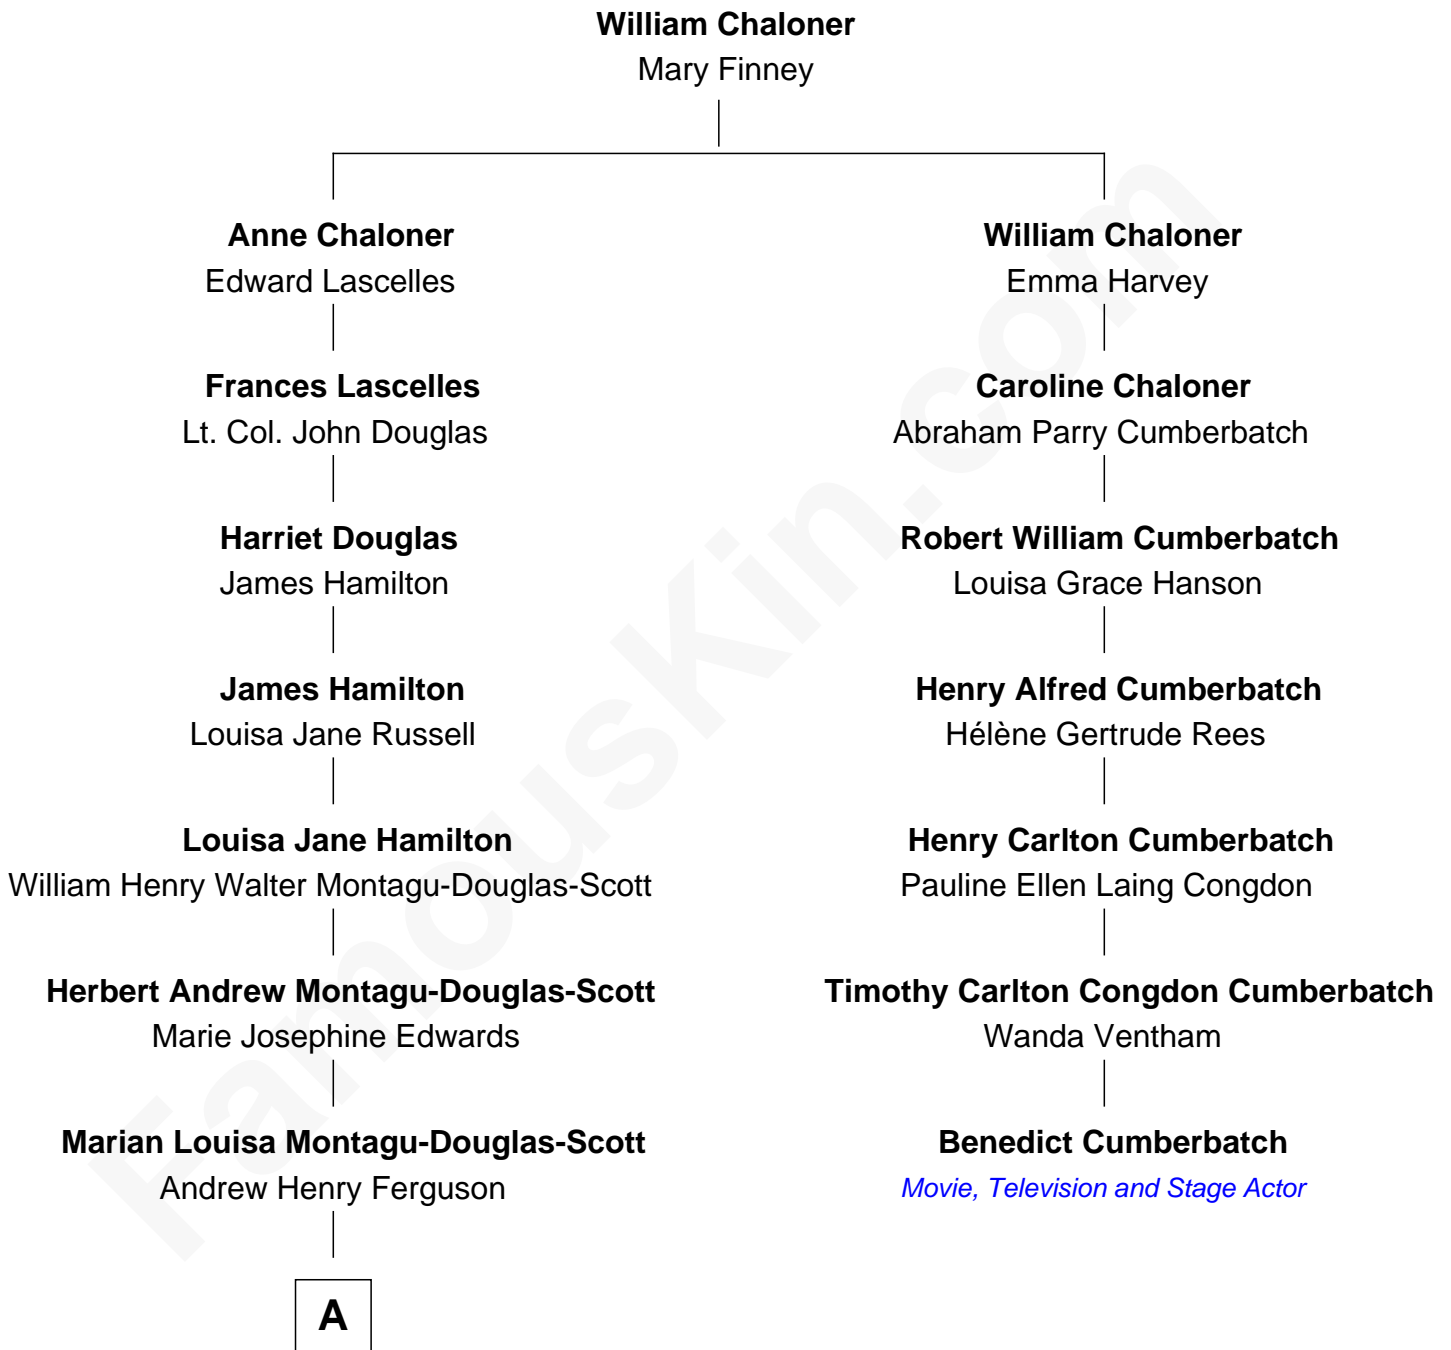

FamousKin.com Relationship Chart of

Sarah Ferguson

Duchess of York

6th cousin 2 times removed of

Benedict Cumberbatch

Movie, Television and Stage Actor

A

Ronald Ivor Ferguson

Susan Mary Wright

Sarah Ferguson

Duchess of York

FamousKin.com