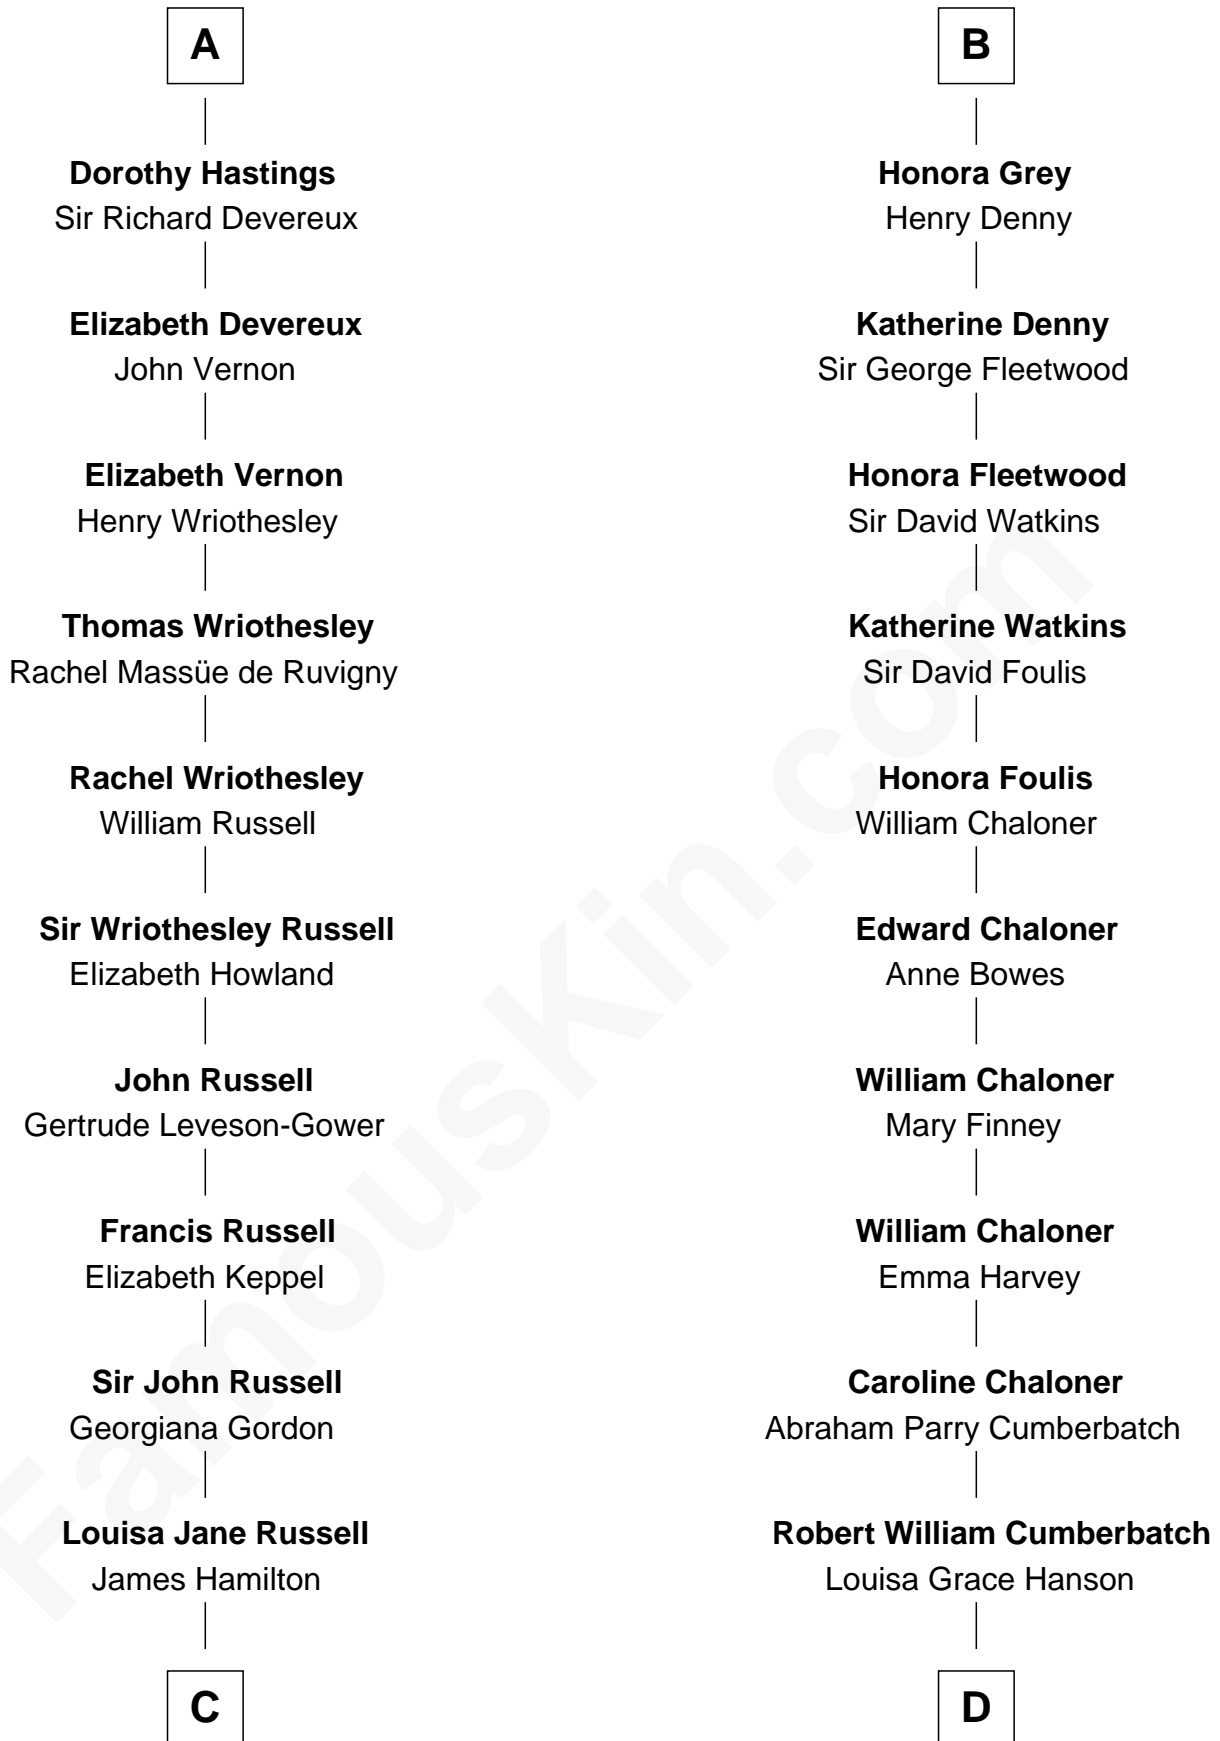

FamousKin.com
Relationship Chart of
Sarah Ferguson
Duchess of York

20th cousin 1 time removed of

Benedict Cumberbatch
Movie, Television and Stage Actor

Sir Adam de Everingham

C

Louisa Jane Hamilton

William Henry Walter Montagu-Douglas-Scott

Herbert Andrew Montagu-Douglas-Scott

Marie Josephine Edwards

Marian Louisa Montagu-Douglas-Scott

Andrew Henry Ferguson

Ronald Ivor Ferguson

Susan Mary Wright

Sarah Ferguson

Duchess of York