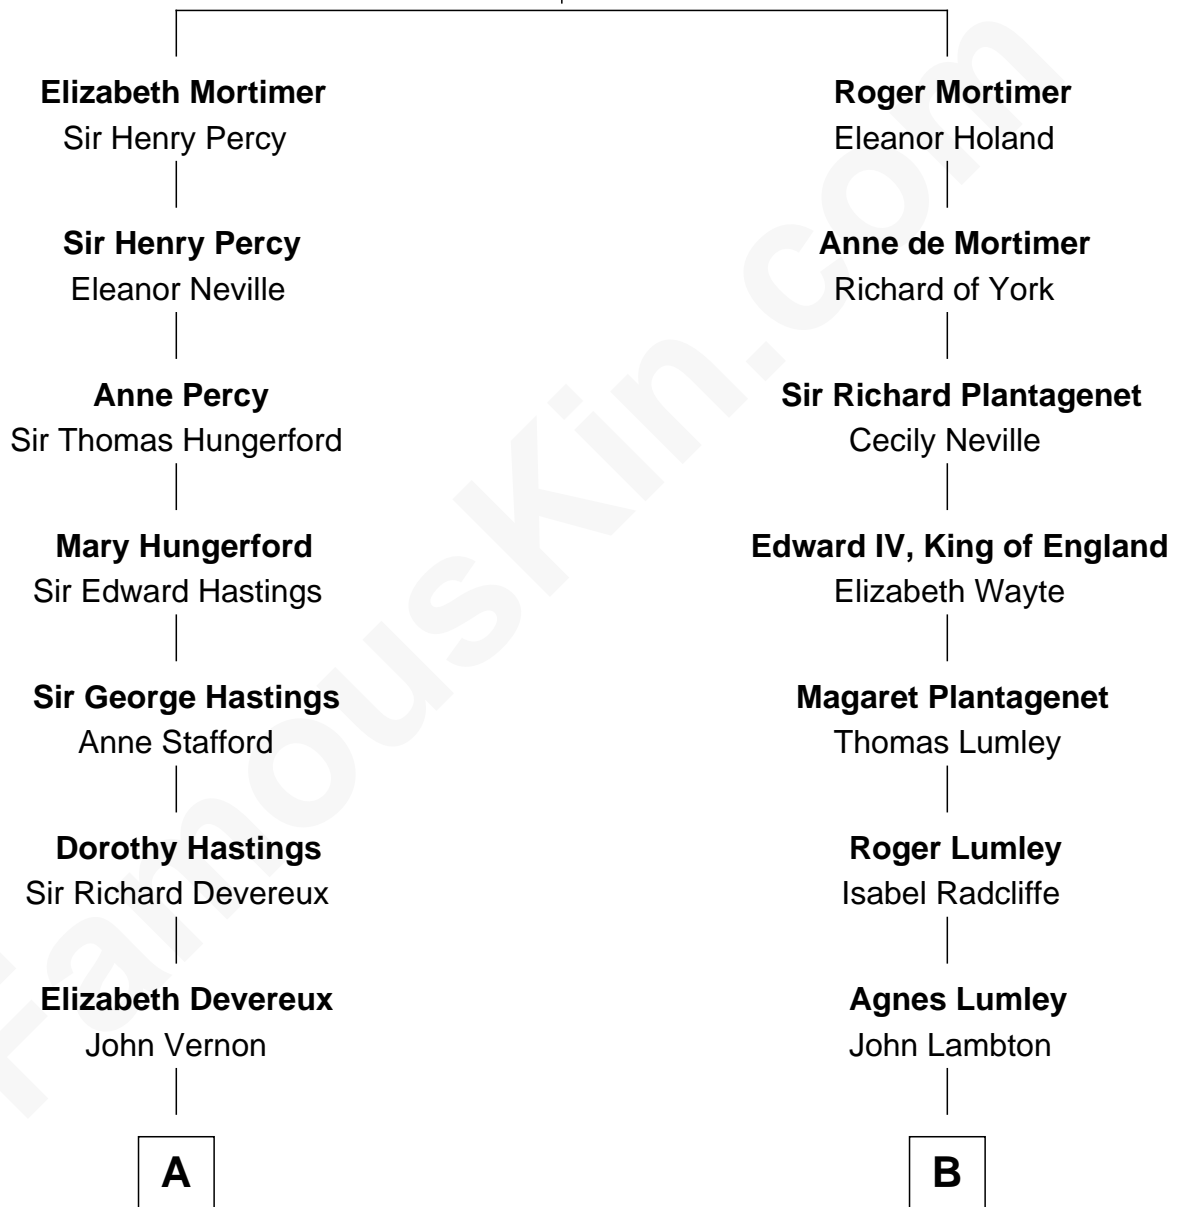

# FamousKin.com Relationship Chart of

**Sarah Ferguson**

*Duchess of York*

19th cousin 1 time removed of

**Benedict Cumberbatch**

*Movie, Television and Stage Actor*

**Edmund Mortimer**  
Philippa Plantagenet

**A**

**Elizabeth Vernon**  
Henry Wriothesley

**Thomas Wriothesley**  
Rachel Massüe de Ruvigny

**Rachel Wriothesley**  
William Russell

**Sir Wriothesley Russell**  
Elizabeth Howland

**John Russell**  
Gertrude Leveson-Gower

**Francis Russell**  
Elizabeth Keppel

**Sir John Russell**  
Georgiana Gordon

**Louisa Jane Russell**  
James Hamilton

**Louisa Jane Hamilton**  
William Henry Walter Montagu-Douglas-Scott

**Herbert Andrew Montagu-Douglas-Scott**  
Marie Josephine Edwards