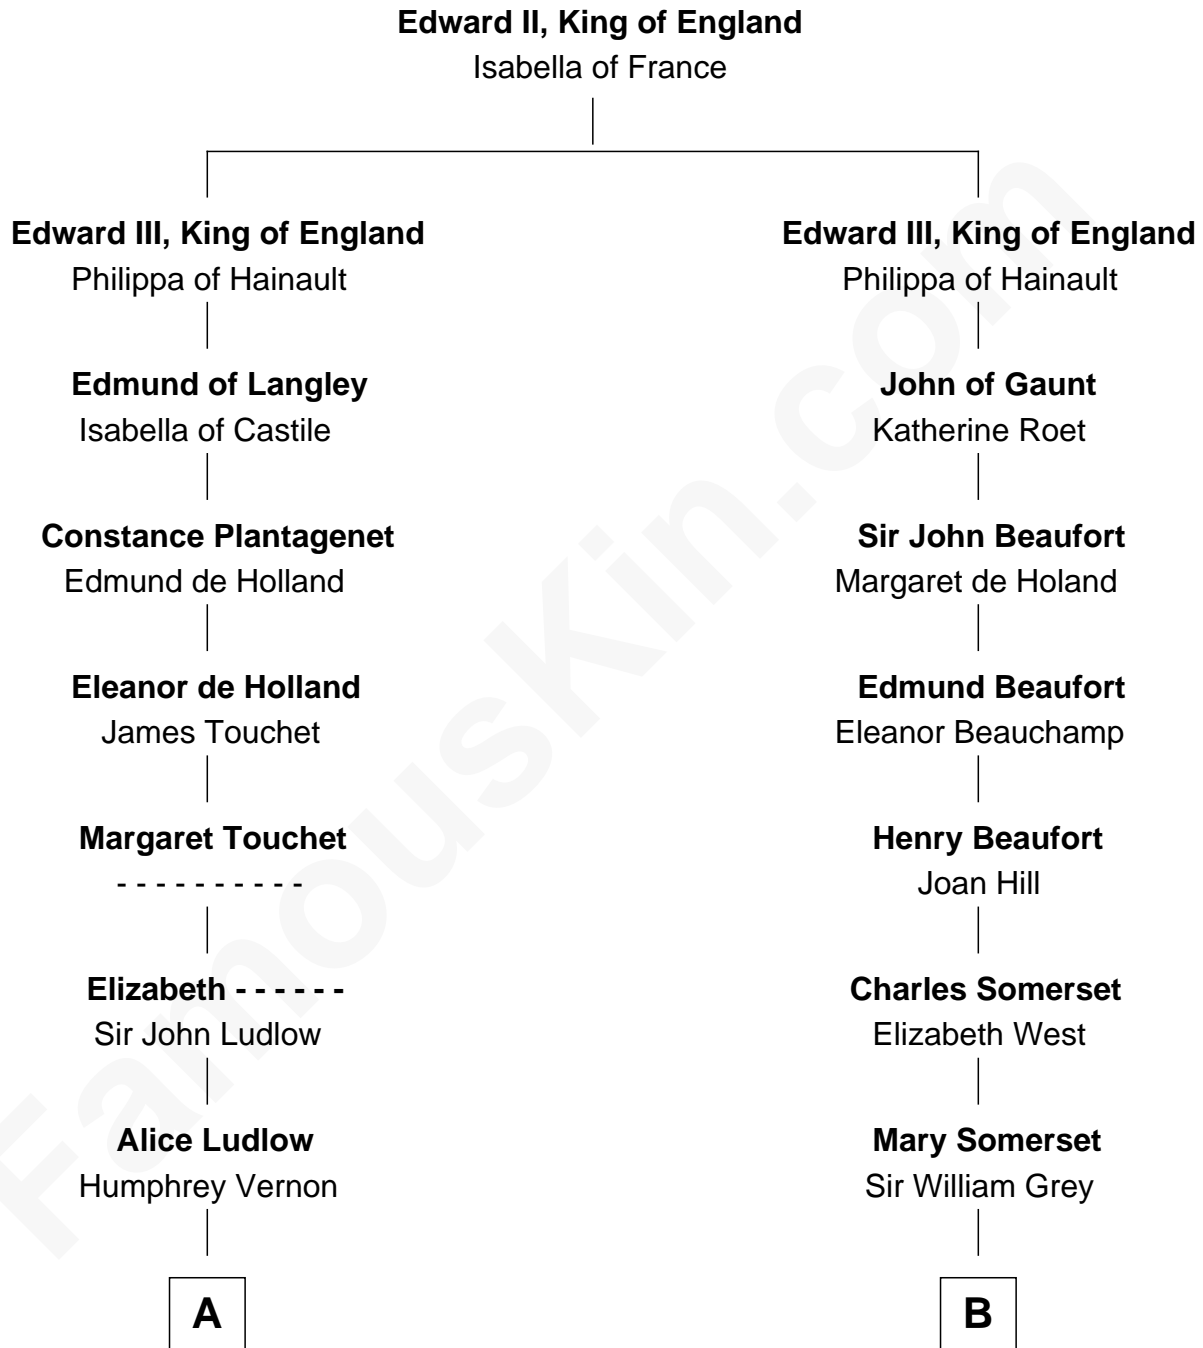

FamousKin.com Relationship Chart of

Sarah Ferguson

Duchess of York

20th cousin 1 time removed of

Benedict Cumberbatch

Movie, Television and Stage Actor

C

Louisa Jane Hamilton

William Henry Walter Montagu-Douglas-Scott

Herbert Andrew Montagu-Douglas-Scott

Marie Josephine Edwards

Marian Louisa Montagu-Douglas-Scott

Andrew Henry Ferguson

Ronald Ivor Ferguson

Susan Mary Wright

Sarah Ferguson