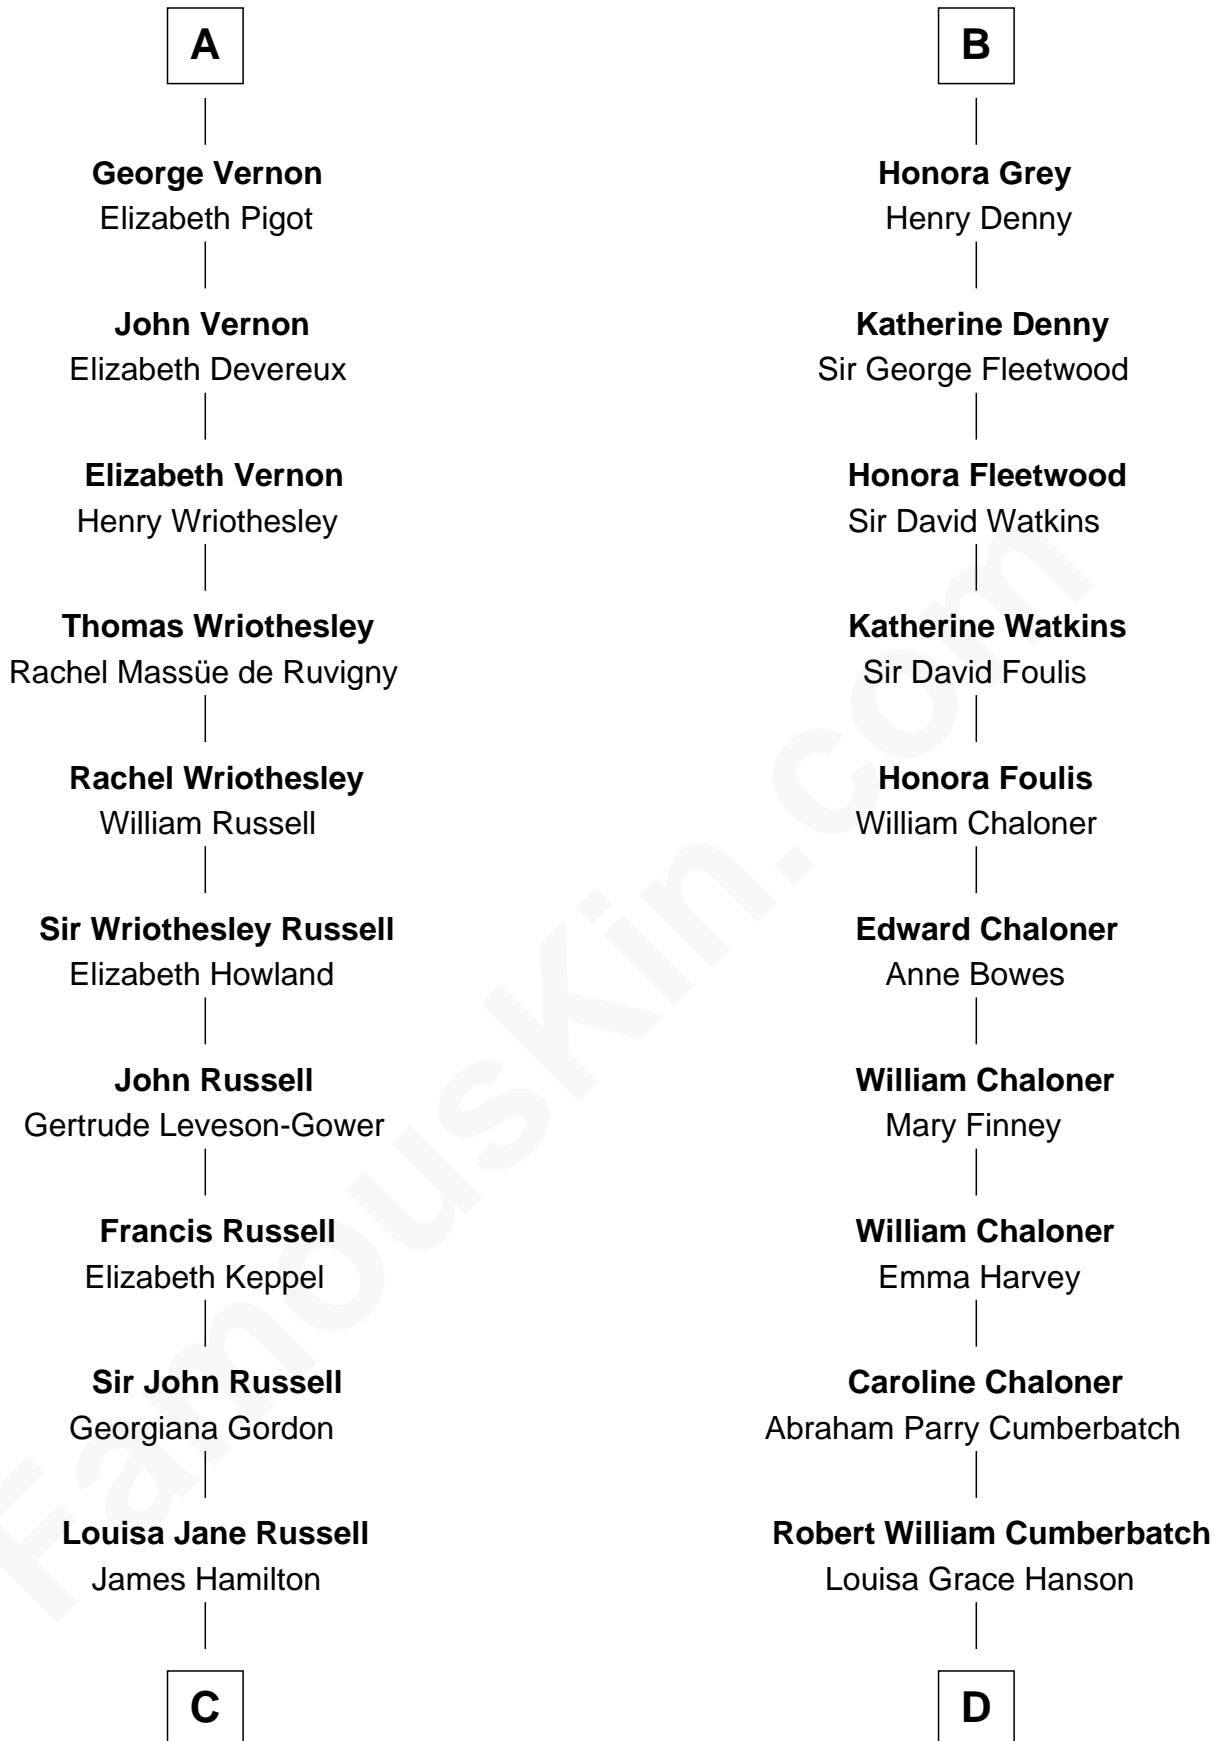

FamousKin.com Relationship Chart of

Sarah Ferguson

Duchess of York

20th cousin 1 time removed of

Benedict Cumberbatch

Movie, Television and Stage Actor

C

Louisa Jane Hamilton

William Henry Walter Montagu-Douglas-Scott

Herbert Andrew Montagu-Douglas-Scott

Marie Josephine Edwards

Marian Louisa Montagu-Douglas-Scott

Andrew Henry Ferguson

Ronald Ivor Ferguson

Susan Mary Wright

Sarah Ferguson