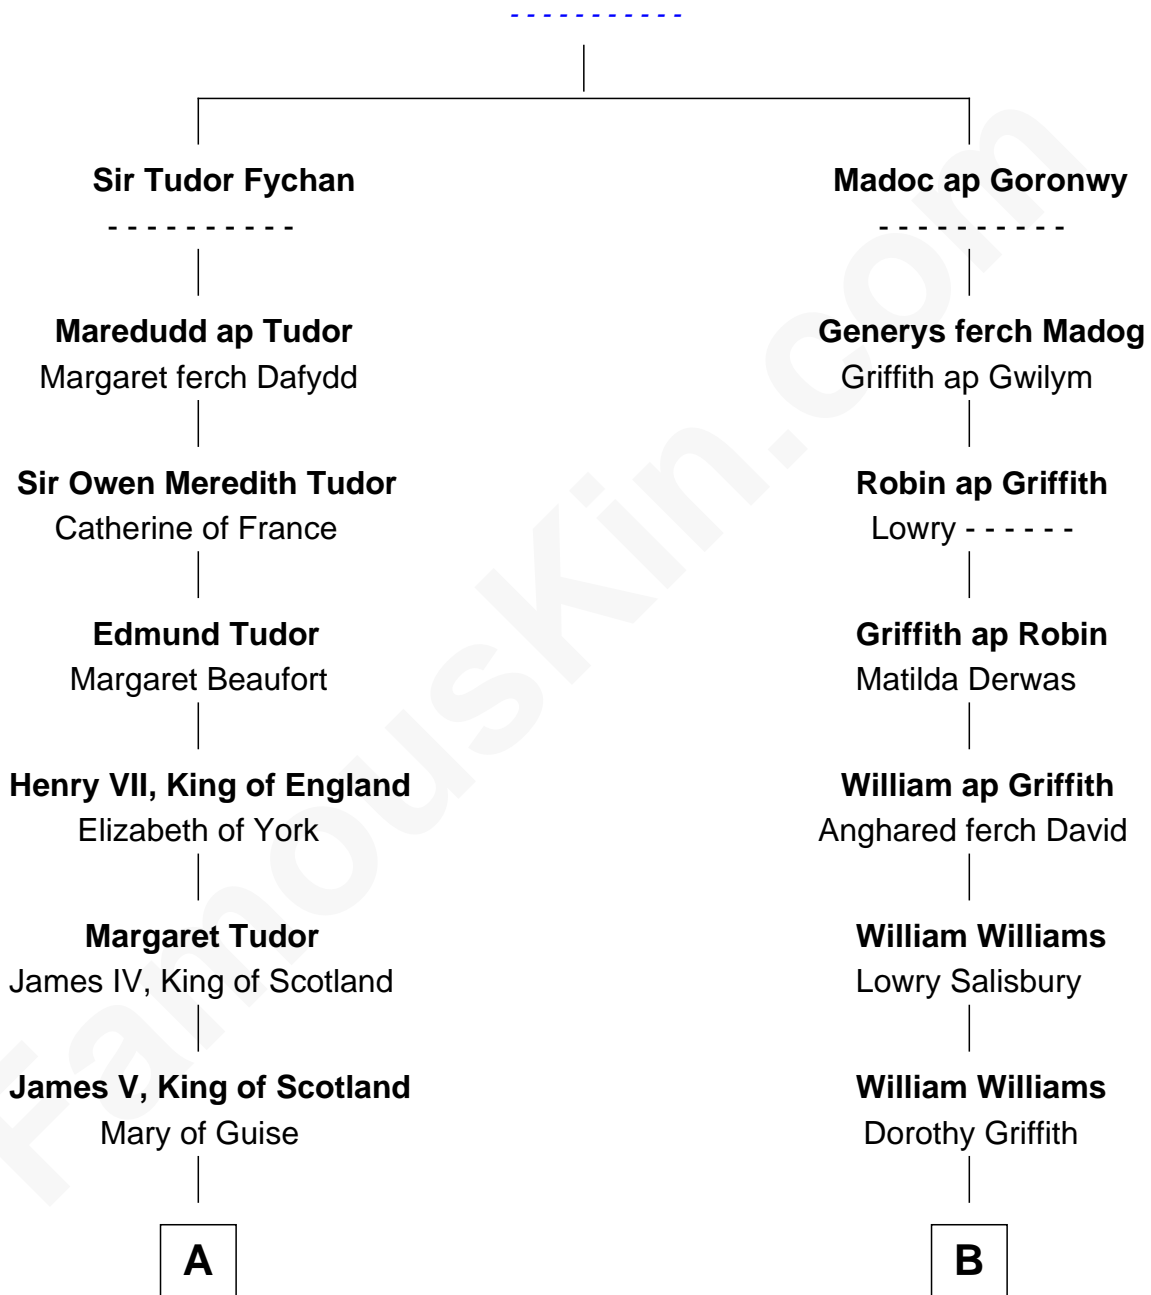

FamousKin.com
Relationship Chart of
Sarah Ferguson
Duchess of York

20th cousin 1 time removed of

Benedict Cumberbatch
Movie, Television and Stage Actor

Goronwy ap Ednyfed

C

Herbert Andrew Montagu-Douglas-Scott

Marie Josephine Edwards

Marian Louisa Montagu-Douglas-Scott

Andrew Henry Ferguson

Ronald Ivor Ferguson

Susan Mary Wright

Sarah Ferguson

Duchess of York

D

Ida Josephine Langdon

Thomas Bowen Rees

Hélène Gertrude Rees

Henry Alfred Cumberbatch

Henry Carlton Cumberbatch

Pauline Ellen Laing Congdon

Timothy Carlton Congdon Cumberbatch

Wanda Ventham