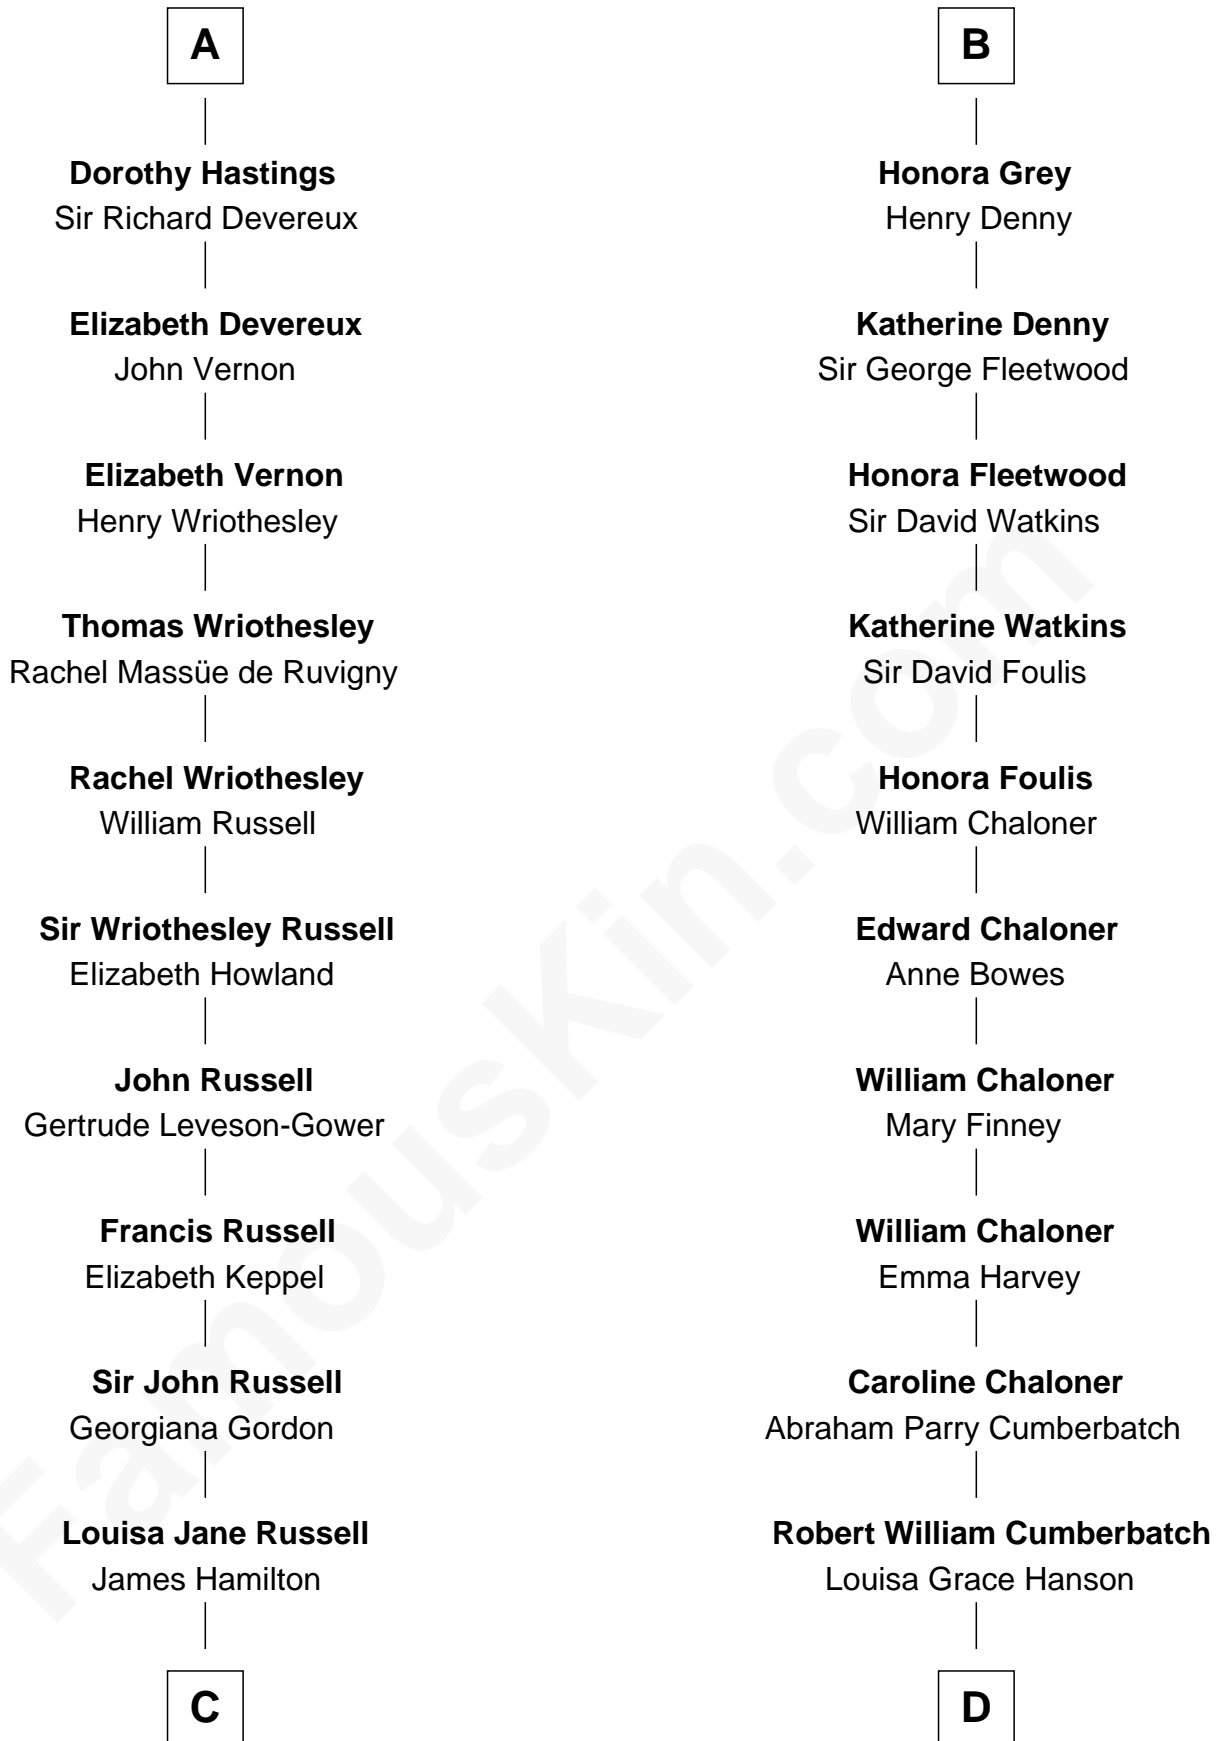

FamousKin.com Relationship Chart of

Sarah Ferguson

Duchess of York

20th cousin 1 time removed of

Benedict Cumberbatch

Movie, Television and Stage Actor

Sir Edmund Hussey

C

Louisa Jane Hamilton

William Henry Walter Montagu-Douglas-Scott

Herbert Andrew Montagu-Douglas-Scott

Marie Josephine Edwards

Marian Louisa Montagu-Douglas-Scott

Andrew Henry Ferguson

Ronald Ivor Ferguson

Susan Mary Wright