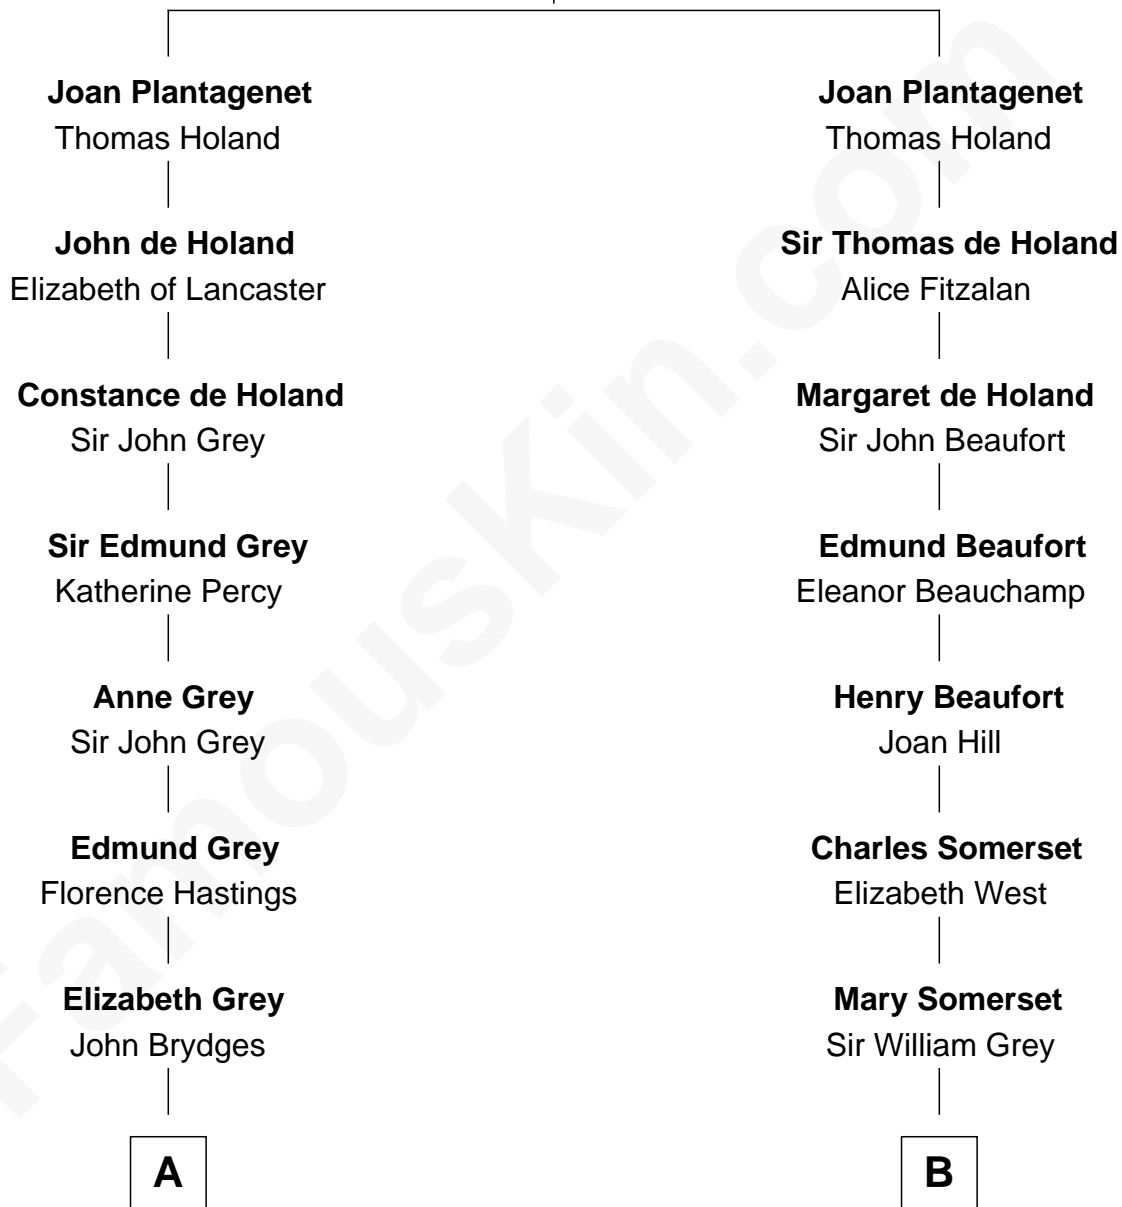

FamousKin.com Relationship Chart of

Sarah Ferguson

Duchess of York

20th cousin 1 time removed of

Benedict Cumberbatch

Movie, Television and Stage Actor

Edmund of Woodstock

Margaret Wake

C

Louisa Jane Hamilton

William Henry Walter Montagu-Douglas-Scott

Herbert Andrew Montagu-Douglas-Scott

Marie Josephine Edwards

Marian Louisa Montagu-Douglas-Scott

Andrew Henry Ferguson

Ronald Ivor Ferguson

Susan Mary Wright

Sarah Ferguson

Duchess of York

D

Henry Alfred Cumberbatch

Hélène Gertrude Rees

Henry Carlton Cumberbatch

Pauline Ellen Laing Congdon