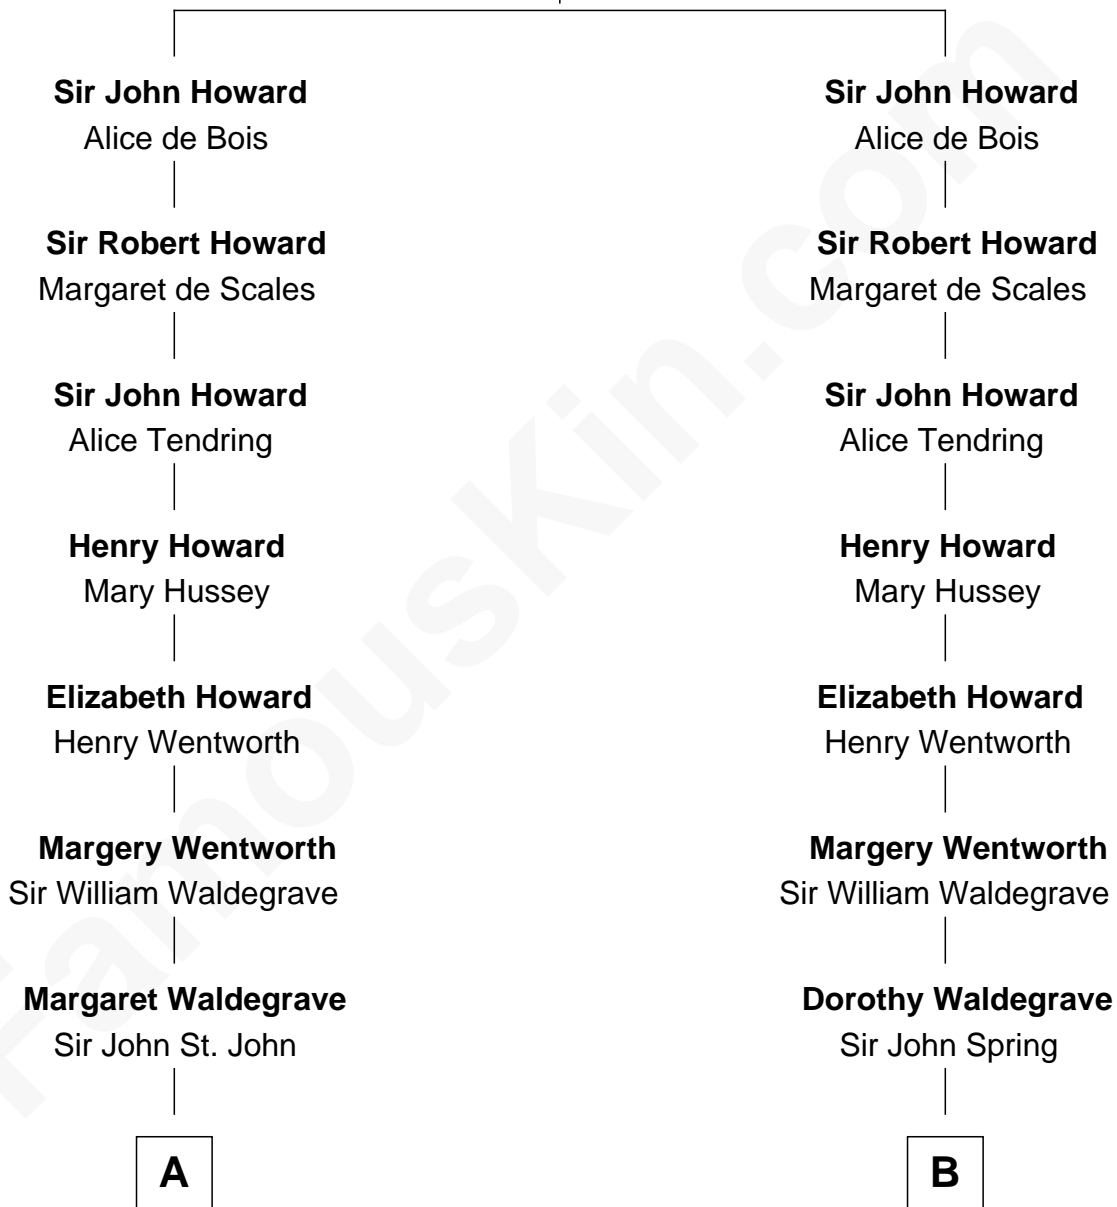

FamousKin.com Relationship Chart of

Sarah Ferguson

Duchess of York

20th cousin 1 time removed of

Benedict Cumberbatch

Movie, Television and Stage Actor

Sir John Howard

Joan of Cornwall

C

Louisa Jane Hamilton

William Henry Walter Montagu-Douglas-Scott

Herbert Andrew Montagu-Douglas-Scott

Marie Josephine Edwards

Marian Louisa Montagu-Douglas-Scott

Andrew Henry Ferguson

Ronald Ivor Ferguson

Susan Mary Wright

Sarah Ferguson

Duchess of York

D

Henry Alfred Cumberbatch

Hélène Gertrude Rees

Henry Carlton Cumberbatch

Pauline Ellen Laing Congdon