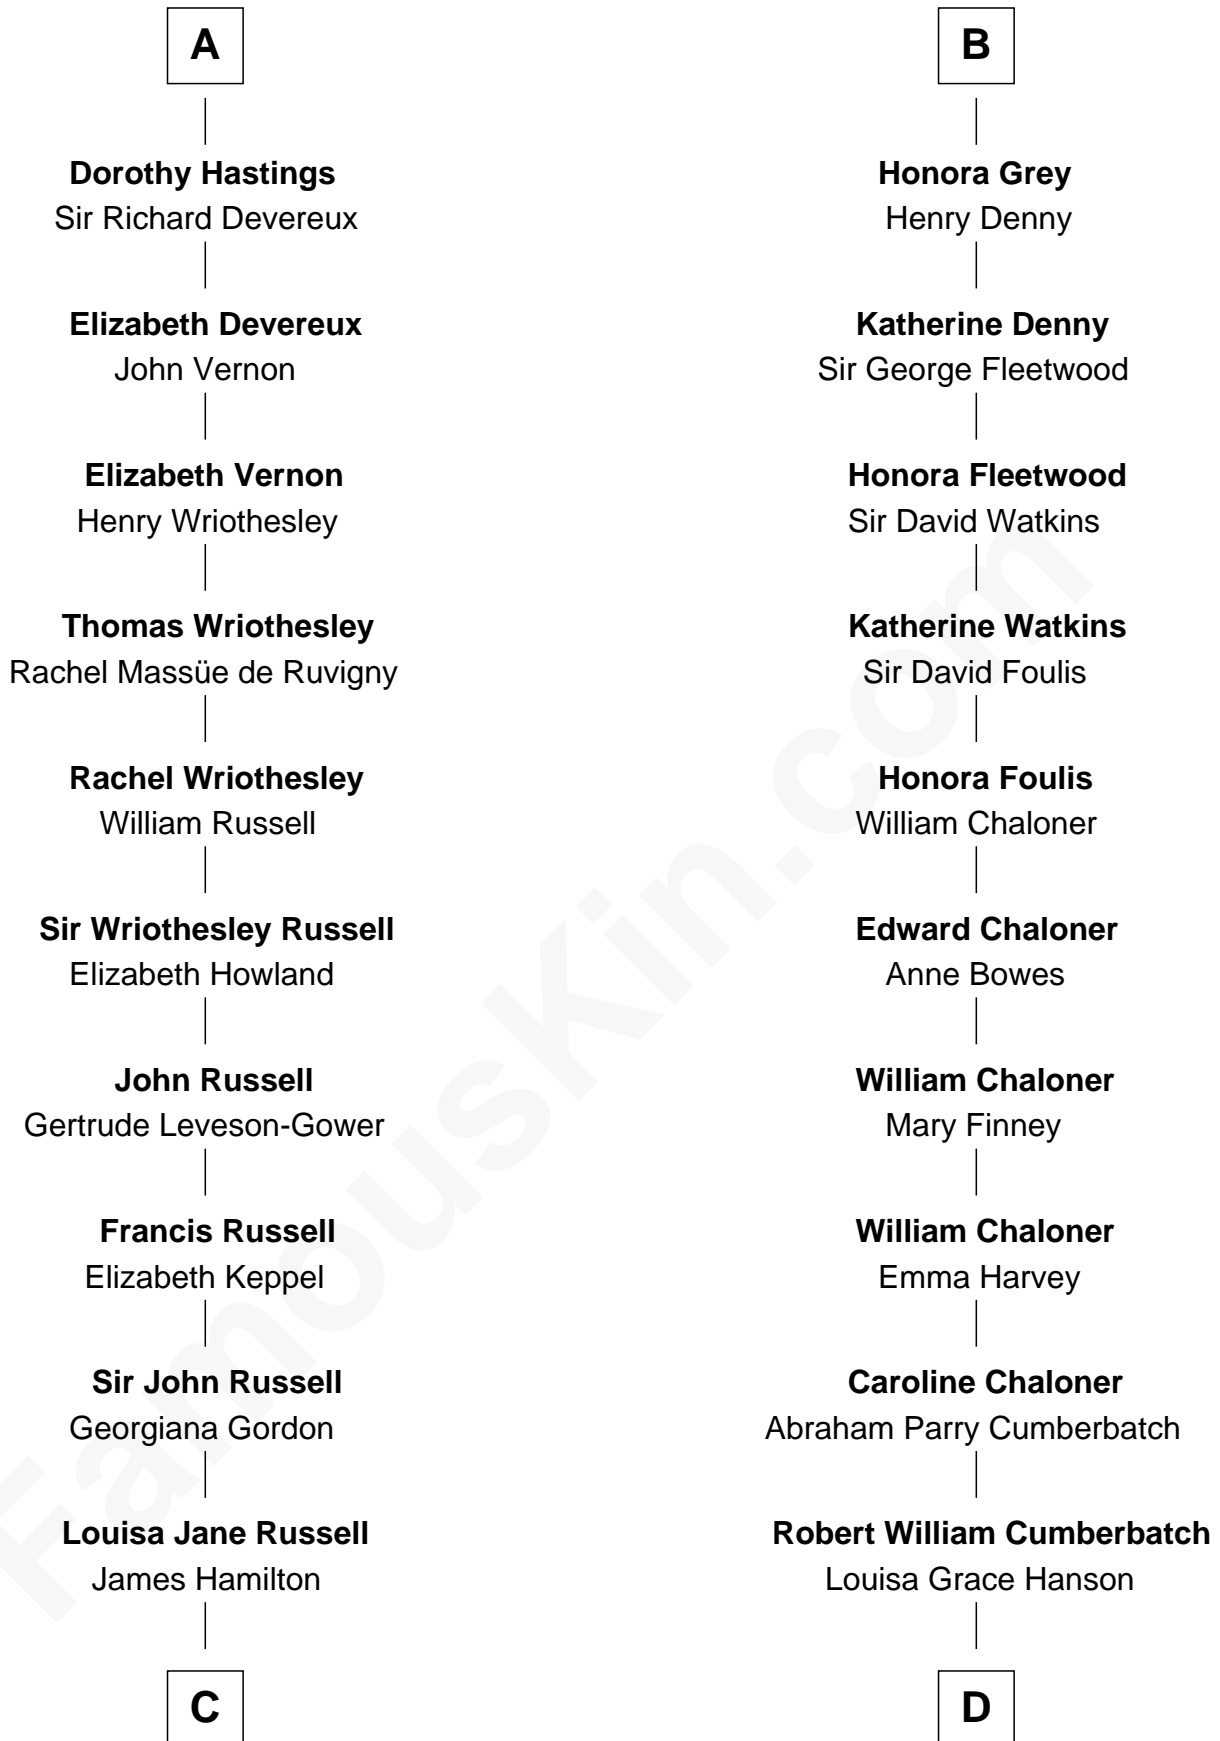

FamousKin.com Relationship Chart of

Sarah Ferguson

Duchess of York

20th cousin 1 time removed of

Benedict Cumberbatch

Movie, Television and Stage Actor

Sir William Pipard

C

Louisa Jane Hamilton

William Henry Walter Montagu-Douglas-Scott

Herbert Andrew Montagu-Douglas-Scott

Marie Josephine Edwards

Marian Louisa Montagu-Douglas-Scott

Andrew Henry Ferguson

Ronald Ivor Ferguson

Susan Mary Wright