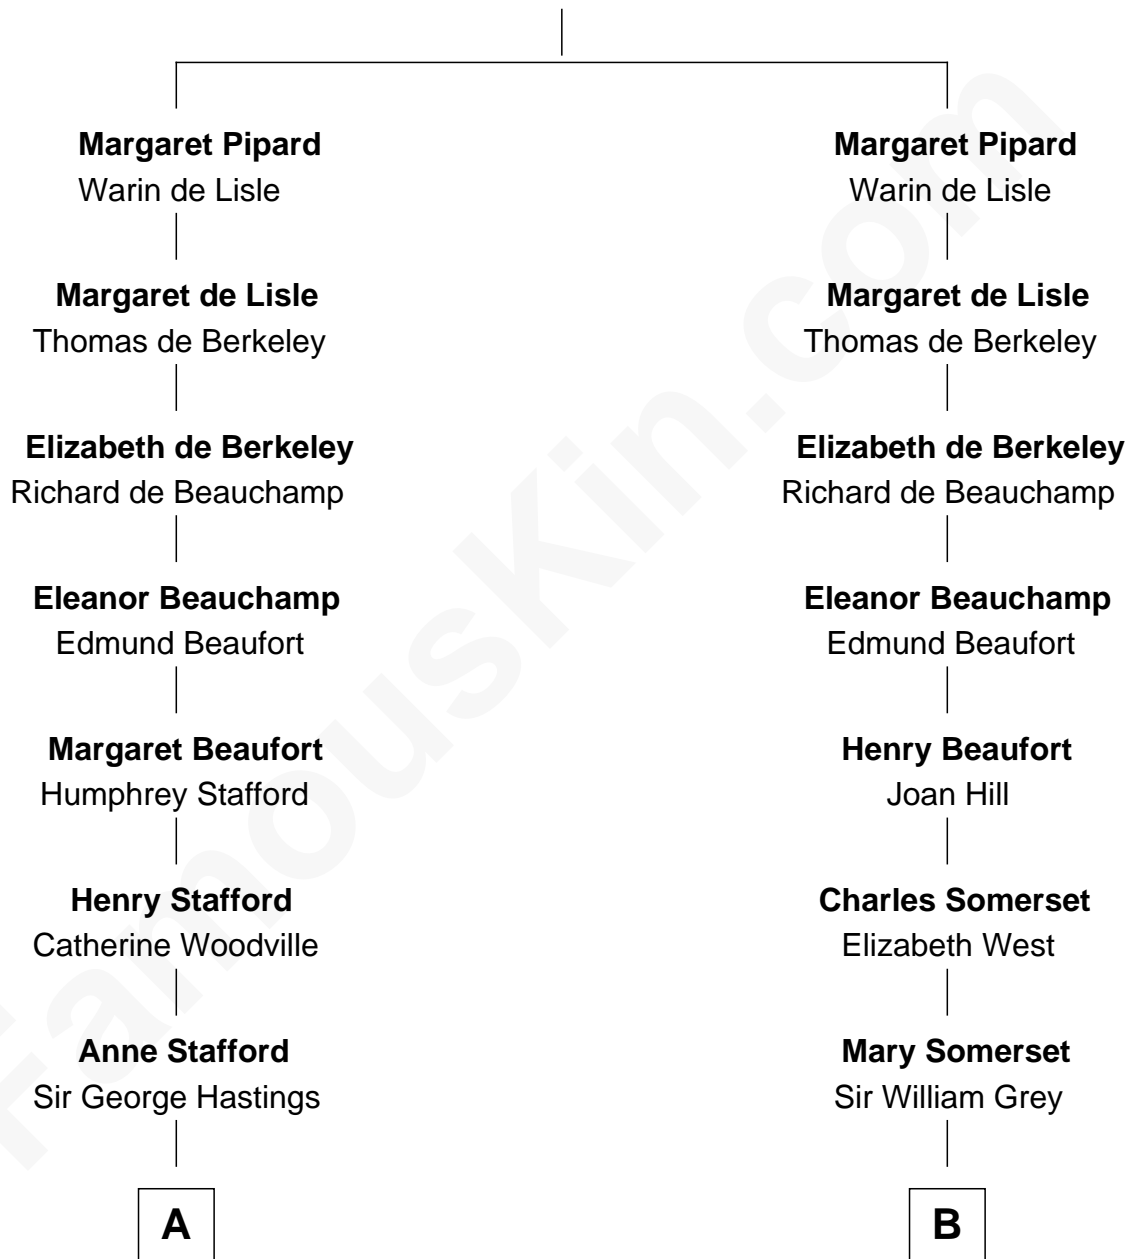

FamousKin.com Relationship Chart of

Sarah Ferguson

Duchess of York

20th cousin 1 time removed of

Benedict Cumberbatch

Movie, Television and Stage Actor

Sir William Pipard

C

Louisa Jane Hamilton

William Henry Walter Montagu-Douglas-Scott

Herbert Andrew Montagu-Douglas-Scott

Marie Josephine Edwards

Marian Louisa Montagu-Douglas-Scott

Andrew Henry Ferguson

Ronald Ivor Ferguson

Susan Mary Wright