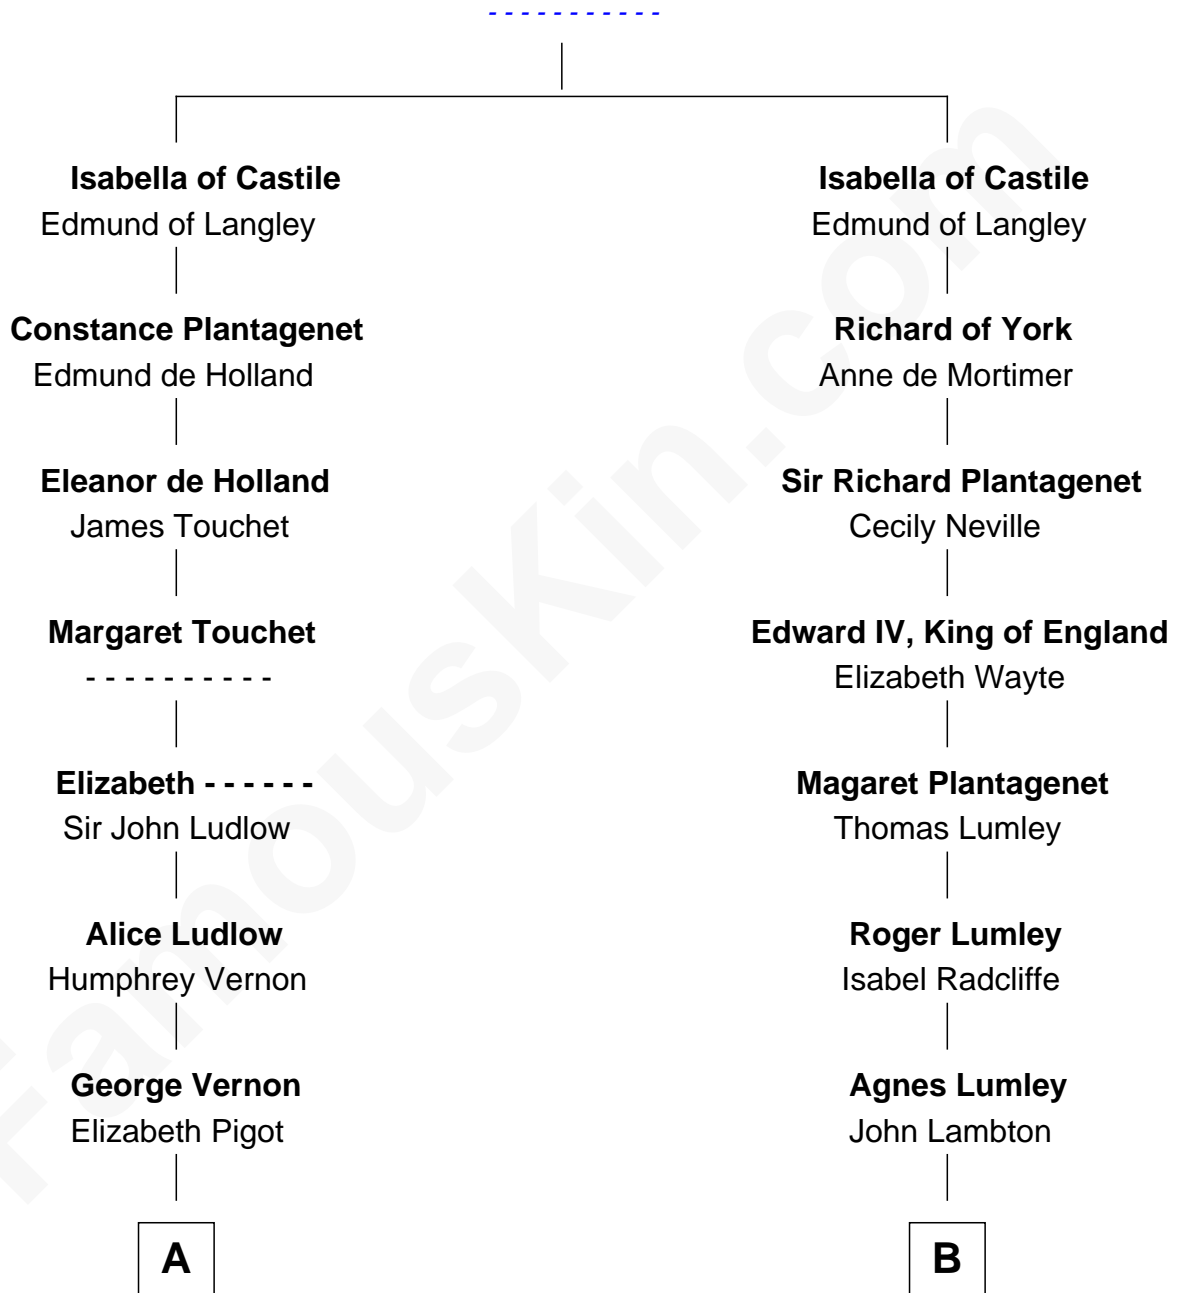

# FamousKin.com Relationship Chart of

**Sarah Ferguson**

*Duchess of York*

20th cousin of

**Benedict Cumberbatch**

*Movie, Television and Stage Actor*

**Pedro I, King of Castile**

**A**

**John Vernon**  
Elizabeth Devereux

**Elizabeth Vernon**  
Henry Wriothesley

**Thomas Wriothesley**  
Rachel Massüe de Ruvigny

**Rachel Wriothesley**  
William Russell

**Sir Wriothesley Russell**  
Elizabeth Howland

**John Russell**  
Gertrude Leveson-Gower

**Francis Russell**  
Elizabeth Keppel

**Sir John Russell**  
Georgiana Gordon

**Louisa Jane Russell**  
James Hamilton

**Louisa Jane Hamilton**  
William Henry Walter Montagu-Douglas-Scott