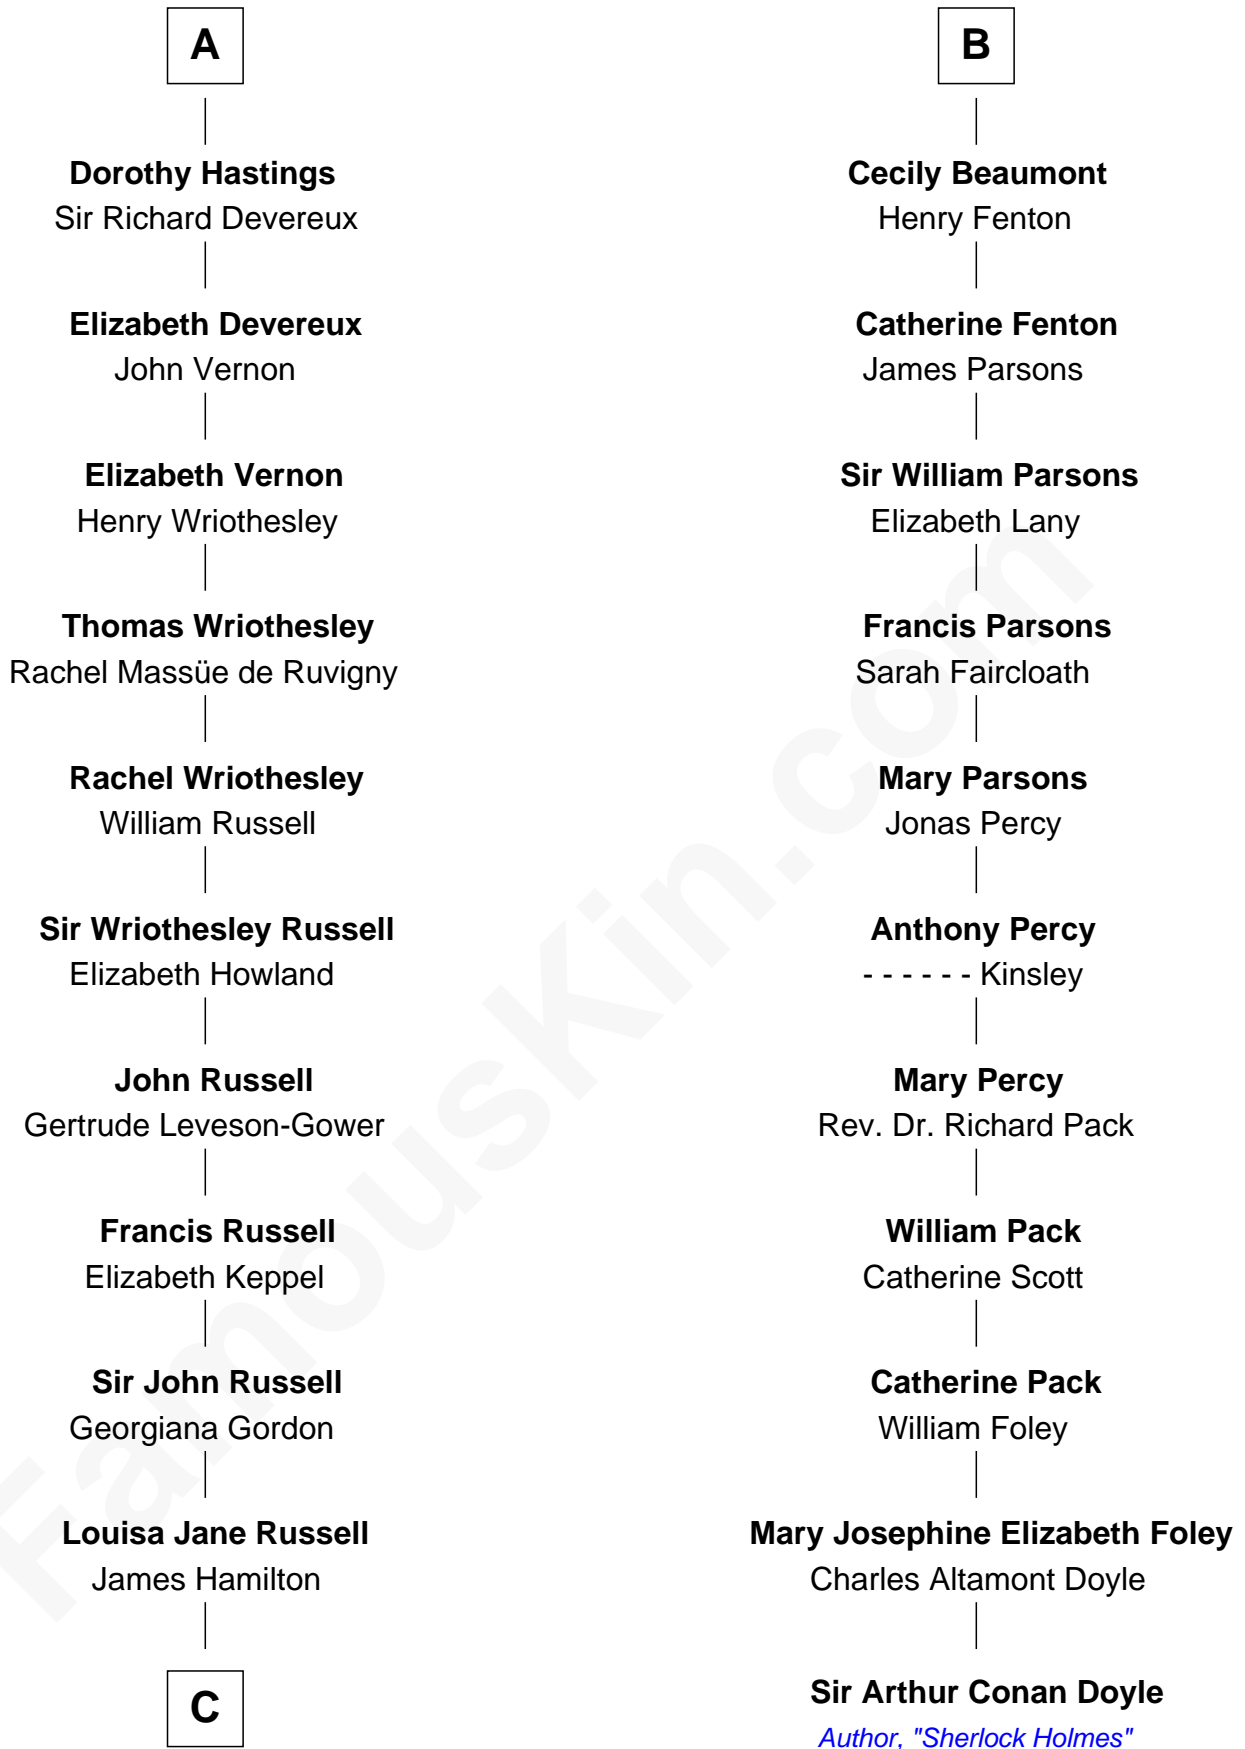

FamousKin.com
Relationship Chart of
Sarah Ferguson
Duchess of York

17th cousin 4 times removed of
Sir Arthur Conan Doyle
Author, "Sherlock Holmes"

John de Botetourte
 Maud FitzThomas

C

Louisa Jane Hamilton

William Henry Walter Montagu-Douglas-Scott

Herbert Andrew Montagu-Douglas-Scott

Marie Josephine Edwards

Marian Louisa Montagu-Douglas-Scott

Andrew Henry Ferguson

Ronald Ivor Ferguson

Susan Mary Wright

Sarah Ferguson

Duchess of York