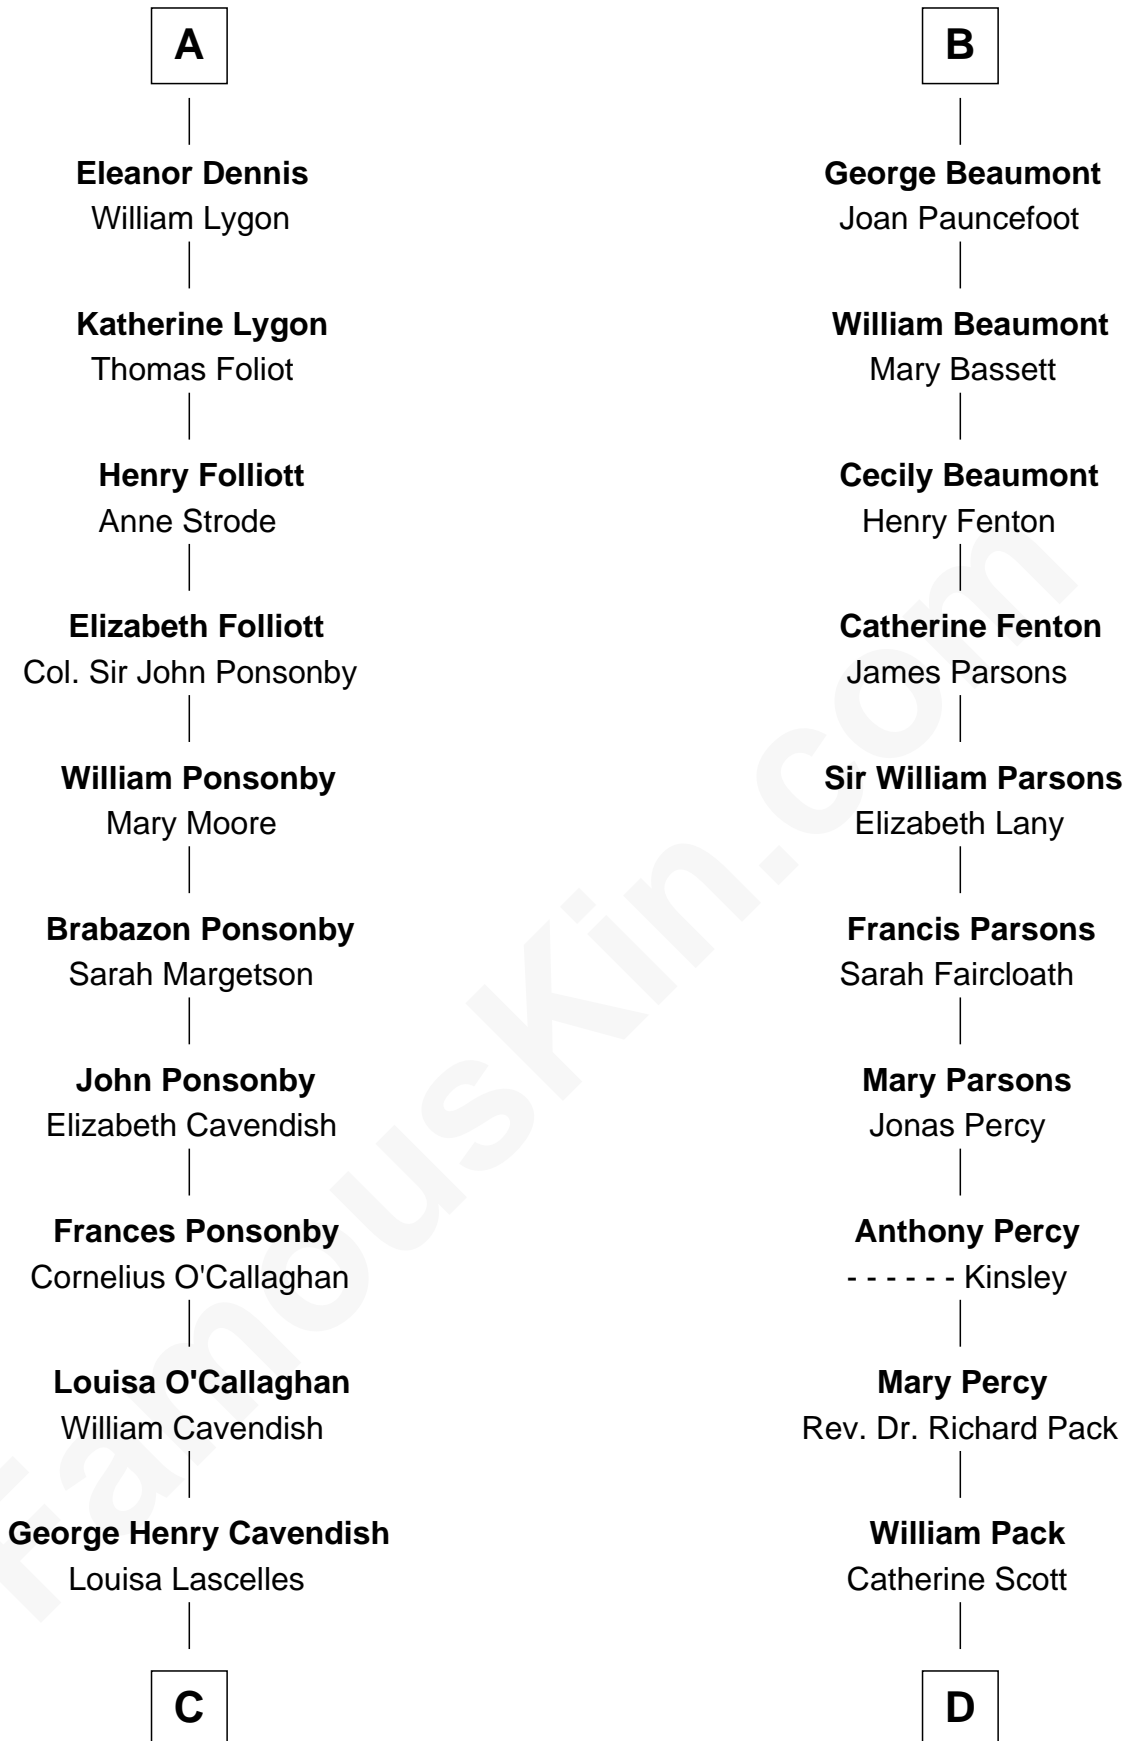

FamousKin.com Relationship Chart of

Sarah Ferguson

Duchess of York

19th cousin 2 times removed of

Sir Arthur Conan Doyle

Author, "Sherlock Holmes"

Humphrey de Bohun

Maud de Fiennes

Elizabeth Plantagenet

Eleanor de Bohun

Sir James le Boteler

Pernel le Boteler

Sir Gilbert Talbot

Elizabeth Talbot

Sir Henry de Grey

Margaret de Grey

Sir John Darcy

John Darcy

Joan de Greystoke

Joan Darcy

John Beaumont

B

C

Susan Henrietta Cavendish

Henry Robert Brand

Margaret Brand

Algernon Francis Holford Ferguson

Andrew Henry Ferguson

Marian Louisa Montagu-Douglas-Scott

Ronald Ivor Ferguson

Susan Mary Wright

Sarah Ferguson