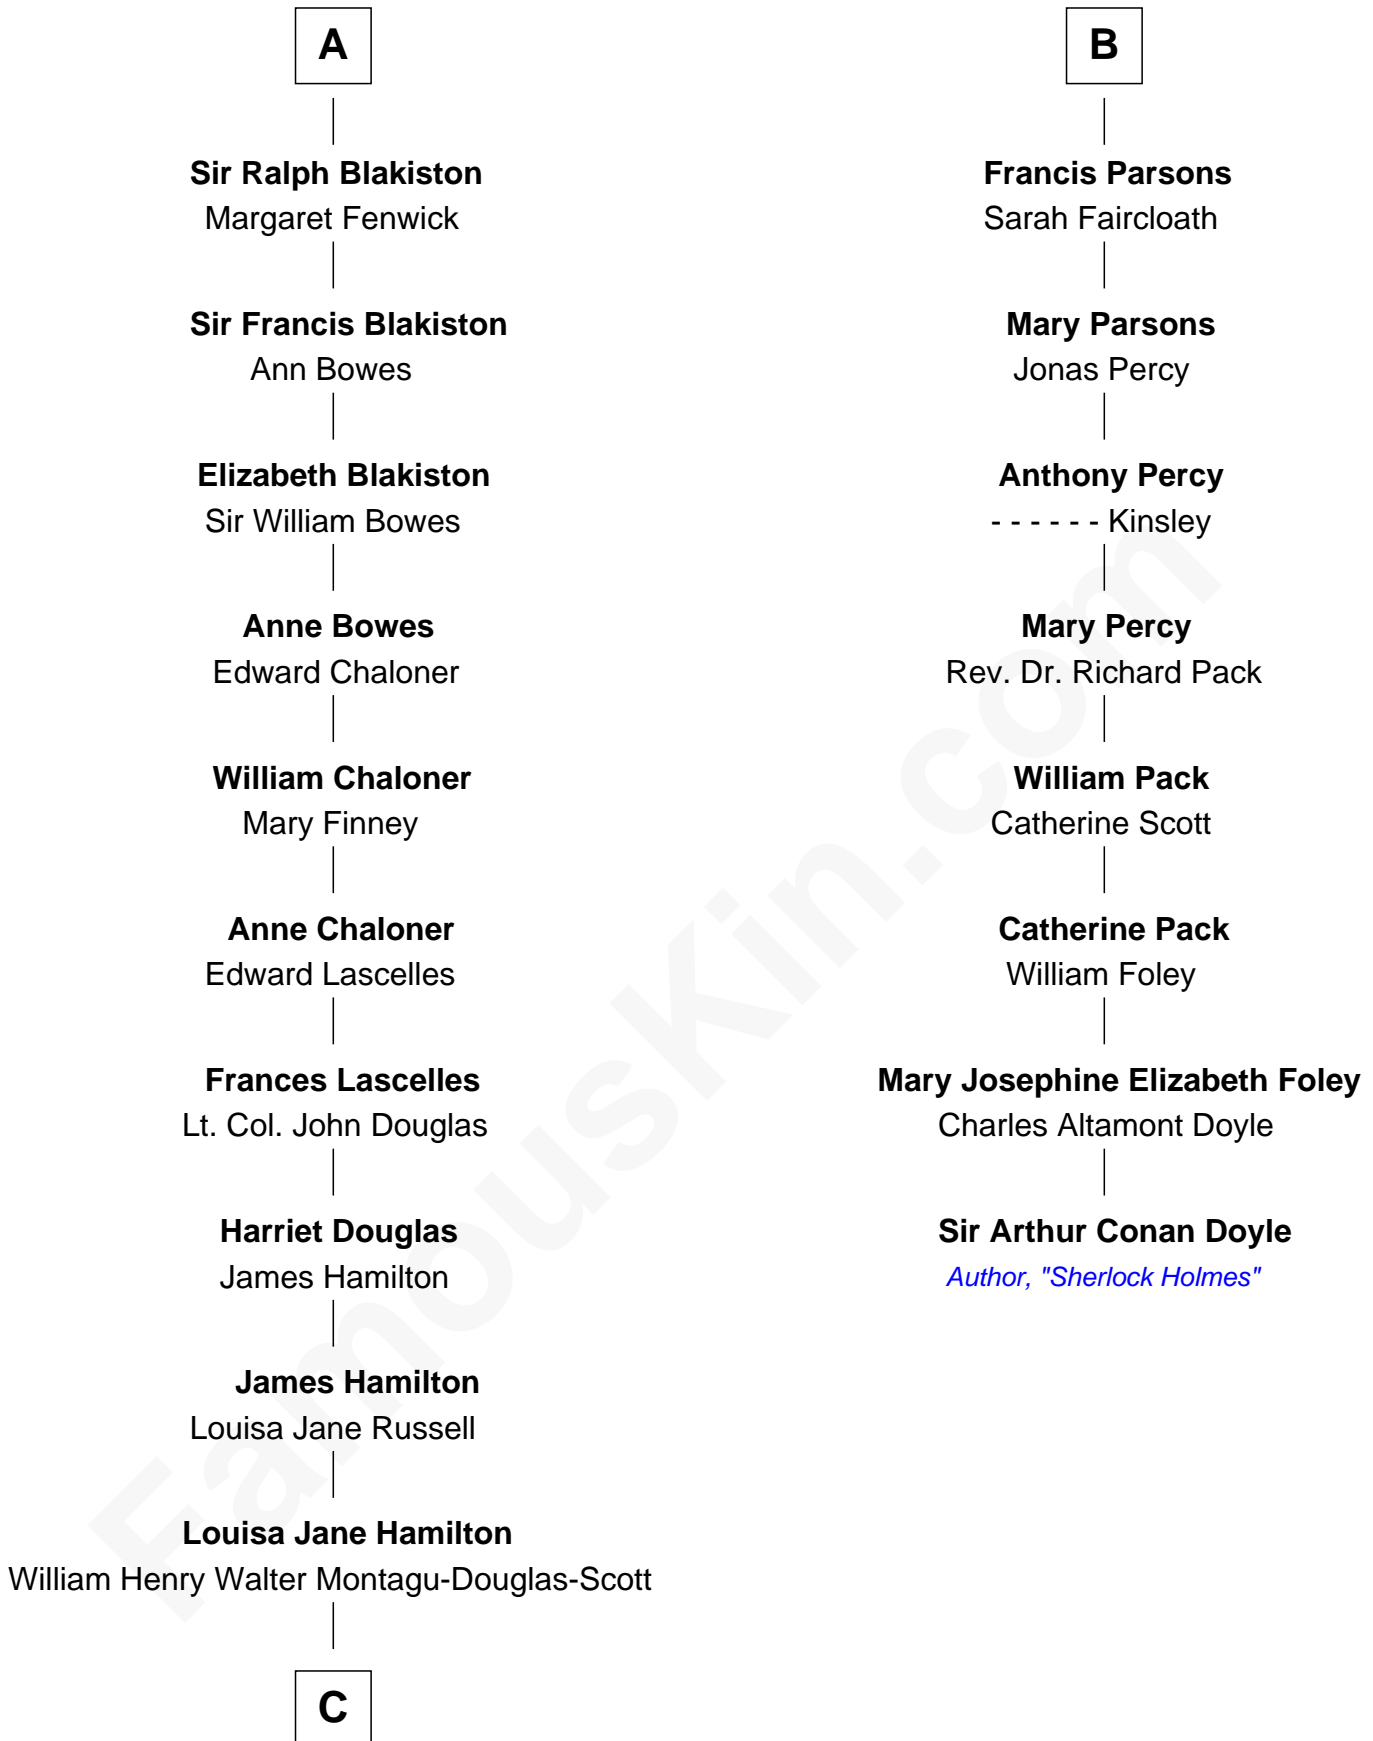

FamousKin.com
Relationship Chart of
Sarah Ferguson
Duchess of York

14th cousin 6 times removed of
Sir Arthur Conan Doyle
Author, "Sherlock Holmes"

C

Herbert Andrew Montagu-Douglas-Scott

Marie Josephine Edwards

Marian Louisa Montagu-Douglas-Scott

Andrew Henry Ferguson

Ronald Ivor Ferguson

Susan Mary Wright

Sarah Ferguson

Duchess of York