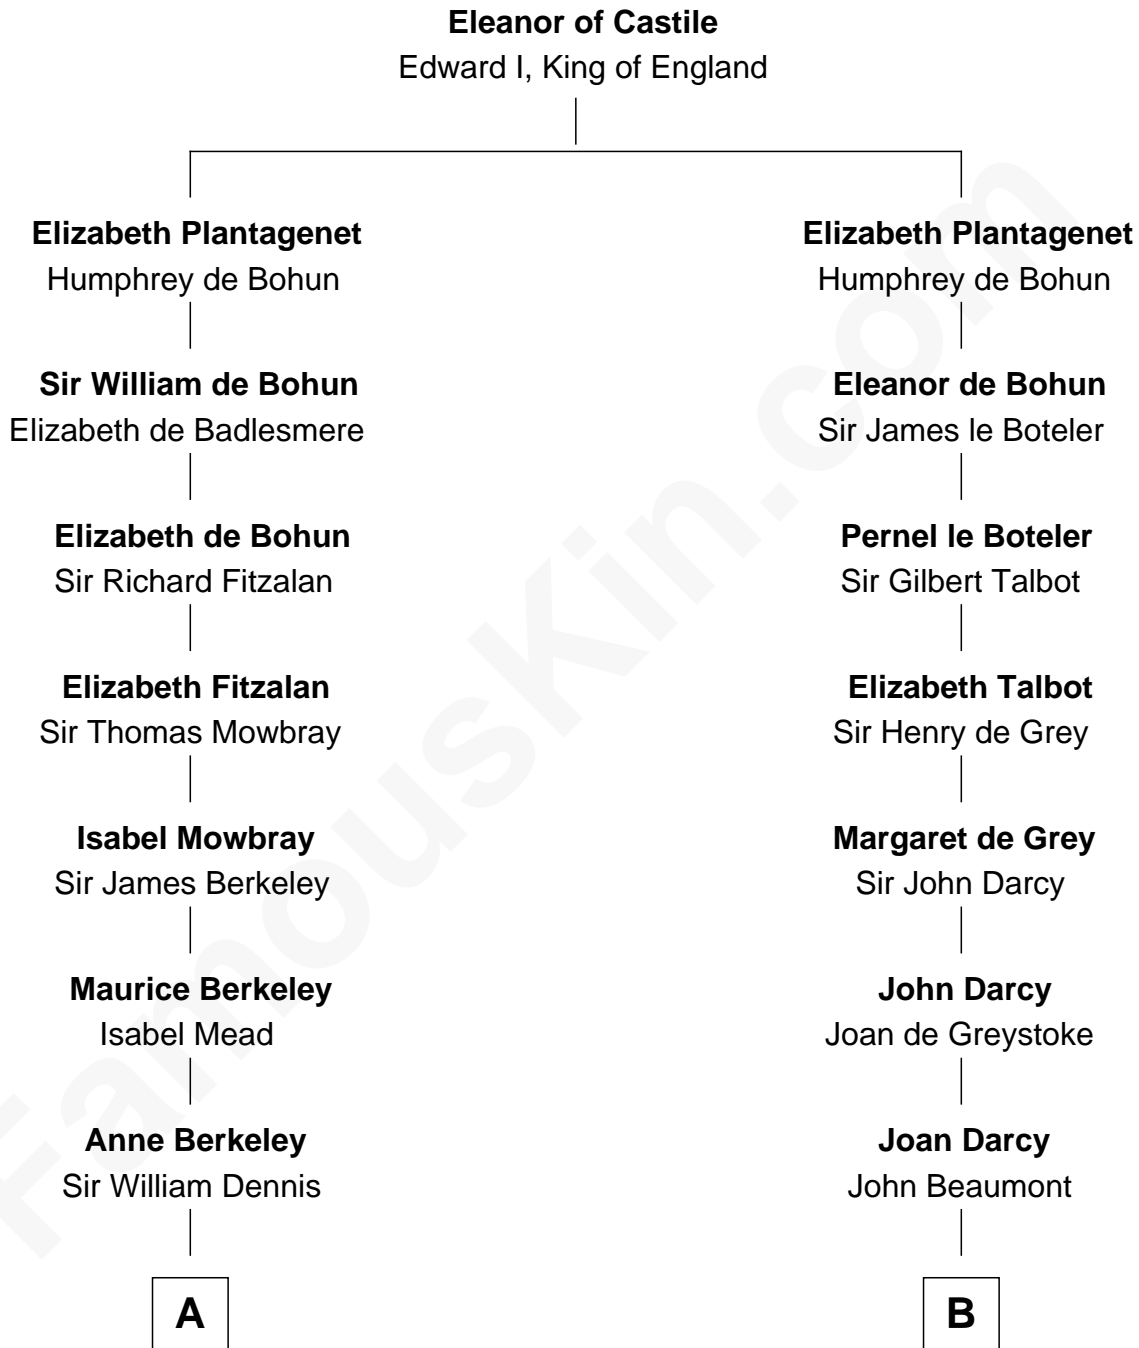

FamousKin.com
Relationship Chart of
Sarah Ferguson
Duchess of York

19th cousin 2 times removed of
Sir Arthur Conan Doyle
Author, "Sherlock Holmes"

C

Susan Henrietta Cavendish

Henry Robert Brand

Margaret Brand

Algernon Francis Holford Ferguson

Andrew Henry Ferguson

Marian Louisa Montagu-Douglas-Scott

Ronald Ivor Ferguson

Susan Mary Wright

Sarah Ferguson

Duchess of York

D