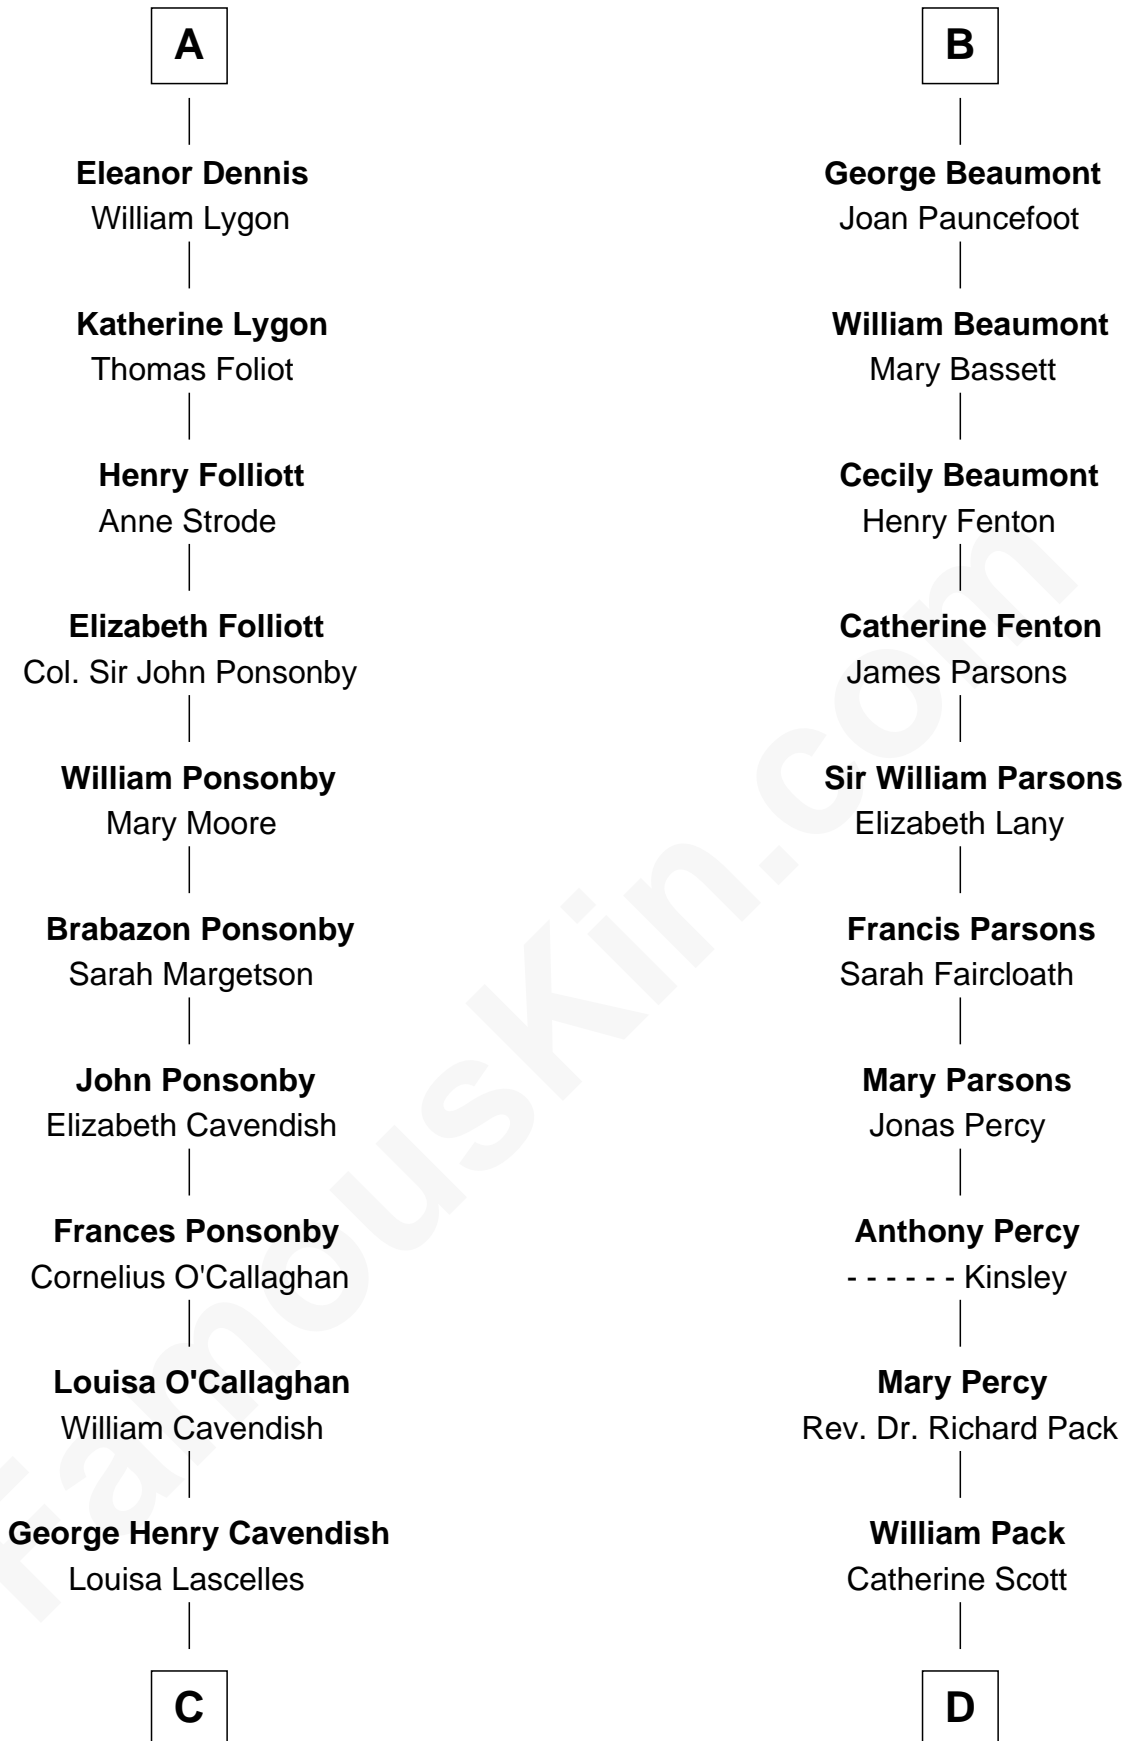

FamousKin.com
Relationship Chart of
Sarah Ferguson
Duchess of York

19th cousin 2 times removed of
Sir Arthur Conan Doyle
Author, "Sherlock Holmes"

C

Susan Henrietta Cavendish

Henry Robert Brand

Margaret Brand

Algernon Francis Holford Ferguson

Andrew Henry Ferguson

Marian Louisa Montagu-Douglas-Scott

Ronald Ivor Ferguson

Susan Mary Wright

Sarah Ferguson

Duchess of York

D