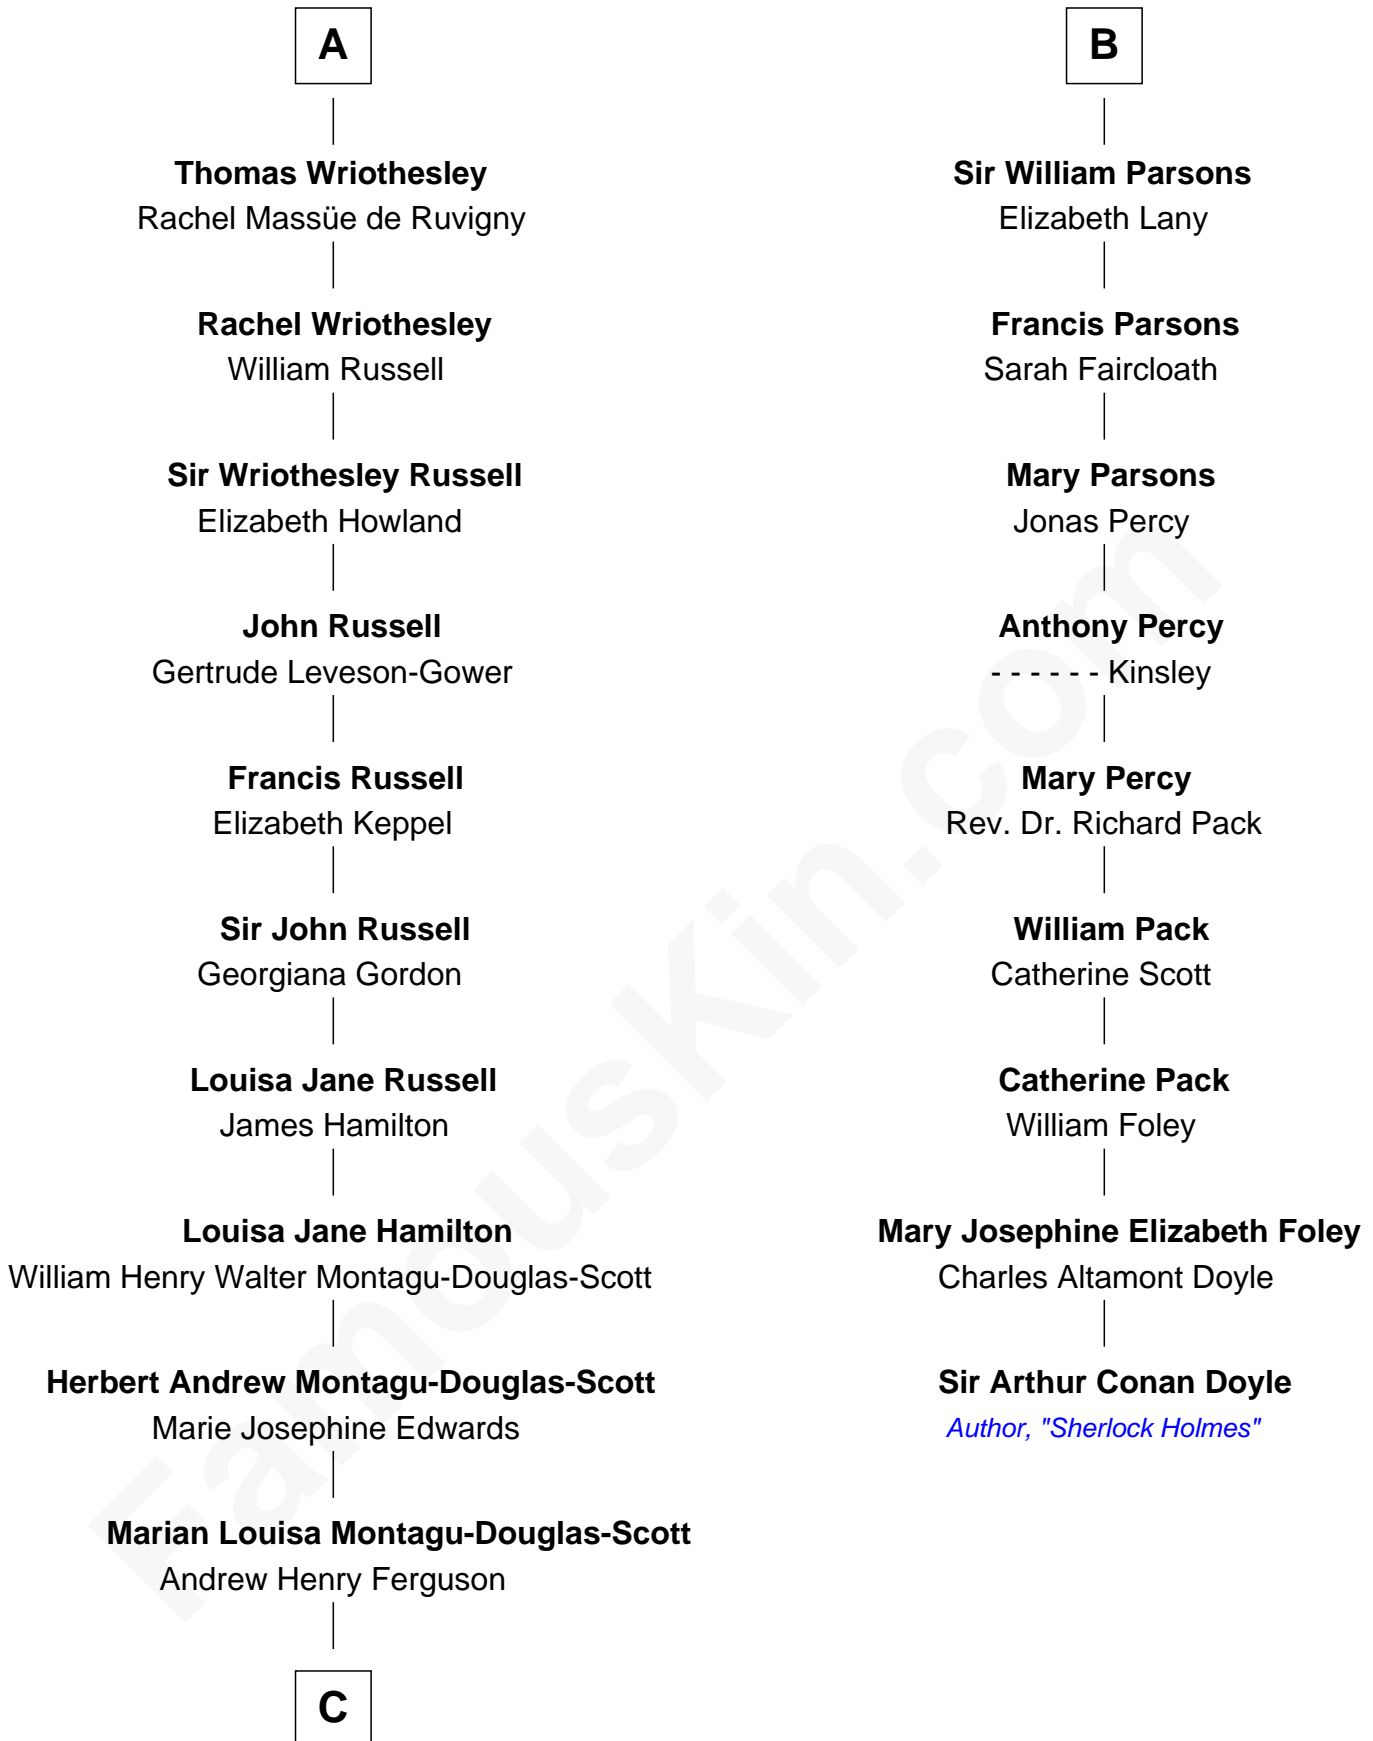

FamousKin.com
Relationship Chart of
Sarah Ferguson
Duchess of York

15th cousin 3 times removed of
Sir Arthur Conan Doyle
Author, "Sherlock Holmes"

C

—
Ronald Ivor Ferguson

Susan Mary Wright

—
Sarah Ferguson

Duchess of York

FamousKin.com