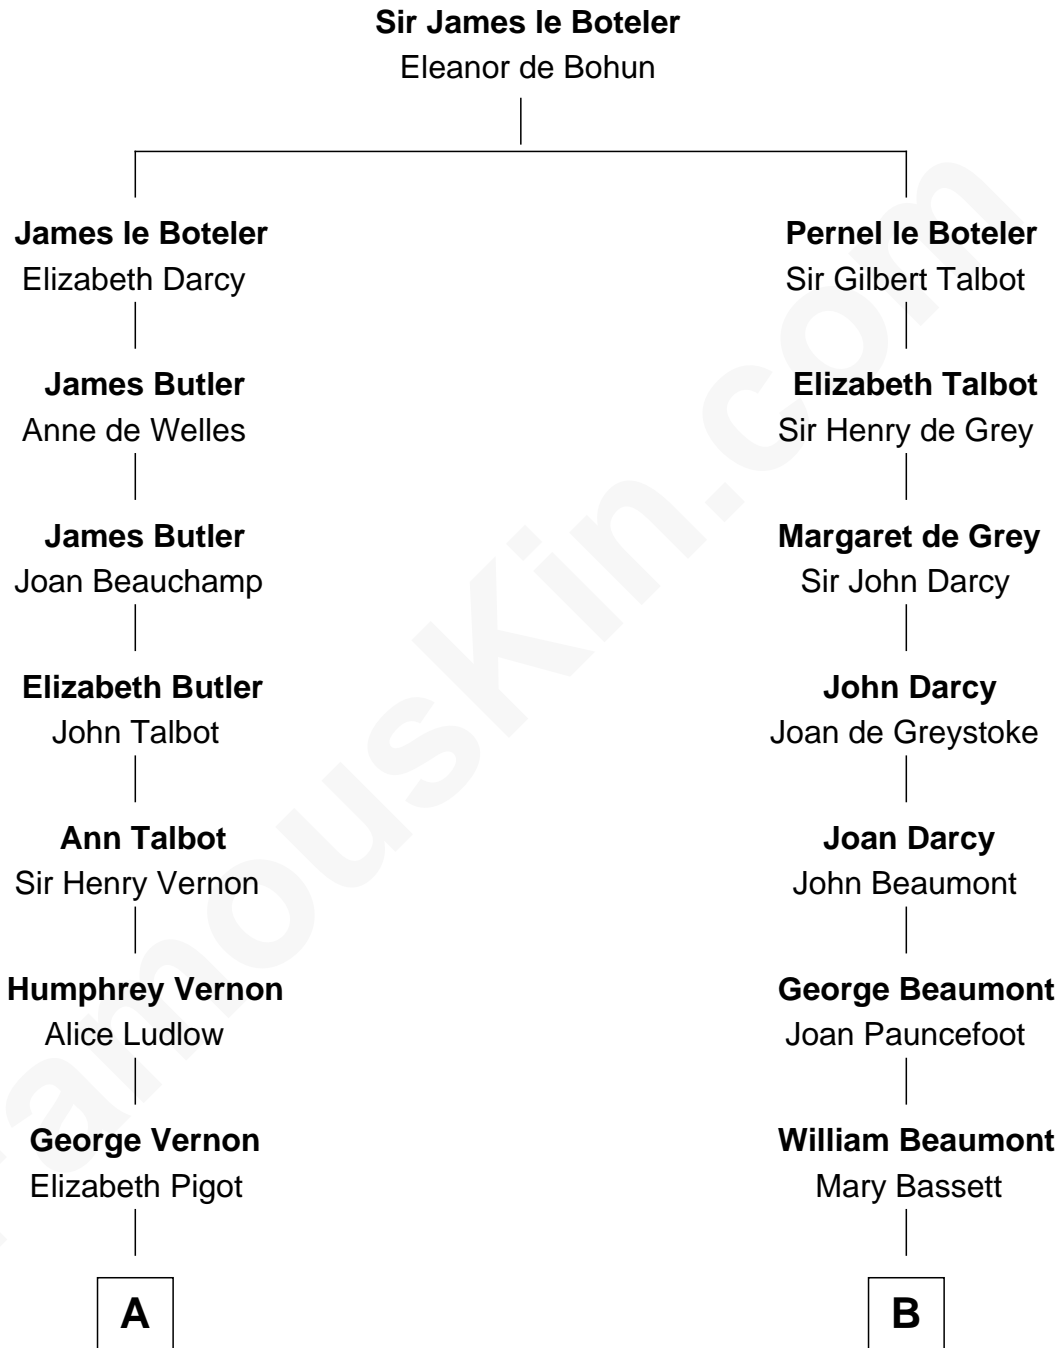

FamousKin.com
Relationship Chart of
Sarah Ferguson
Duchess of York

17th cousin 3 times removed of
Sir Arthur Conan Doyle
Author, "Sherlock Holmes"

A

John Vernon
Elizabeth Devereux

Elizabeth Vernon
Henry Wriothesley

Thomas Wriothesley
Rachel Massüe de Ruvigny

Rachel Wriothesley
William Russell

Sir Wriothesley Russell
Elizabeth Howland

John Russell
Gertrude Leveson-Gower

Francis Russell
Elizabeth Keppel

Sir John Russell
Georgiana Gordon