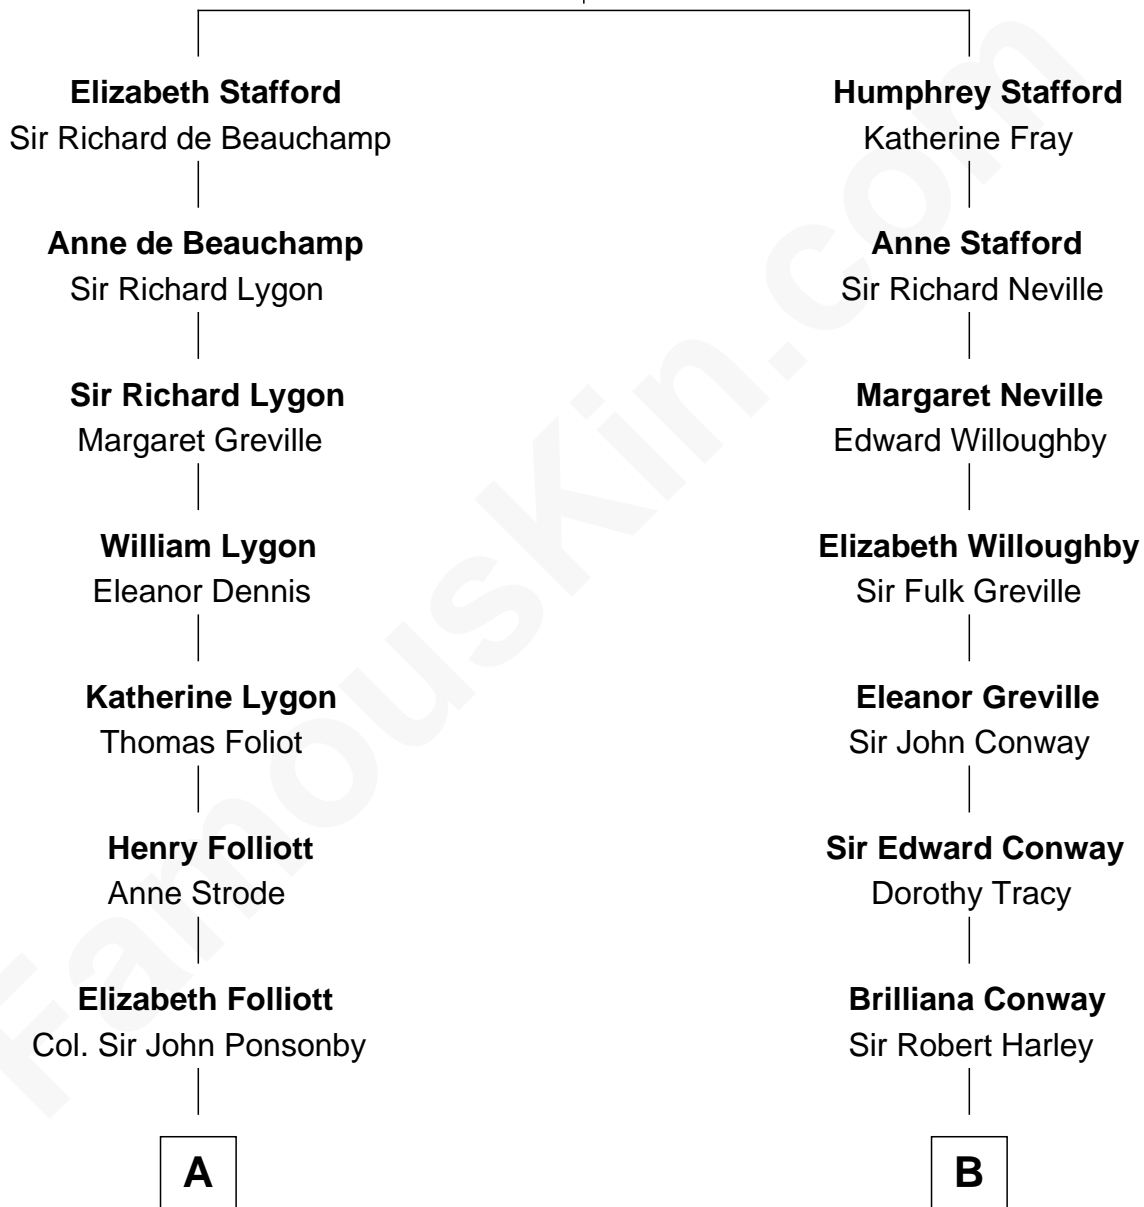

FamousKin.com Relationship Chart of

Sarah Ferguson

Duchess of York

16th cousin 1 time removed of

Queen Elizabeth II

Queen of the United Kingdom

Sir Humphrey Stafford

Eleanor Aylesbury

Sarah Ferguson photo by [Norbert Aepli](#) ([CC BY 3.0](#))

Elizabeth II photo by [Eric Draper](#)