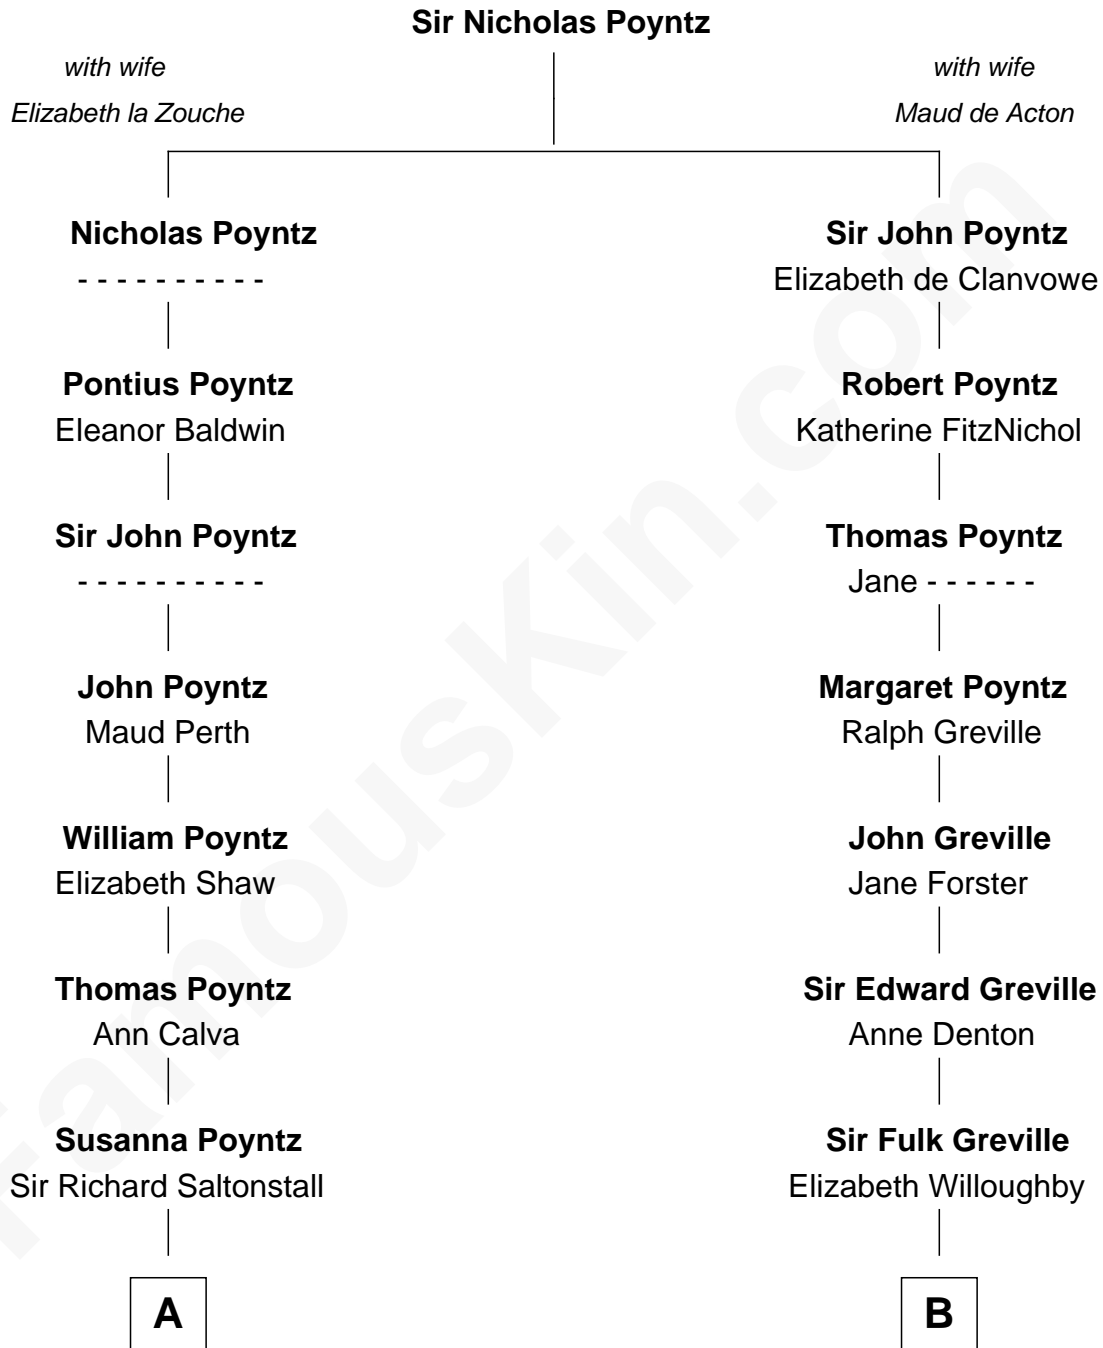

FamousKin.com
Relationship Chart of
Sarah Ferguson
Duchess of York

19th cousin 2 times removed of

Queen Elizabeth II
Queen of the United Kingdom

C

Louisa Jane Hamilton

William Henry Walter Montagu-Douglas-Scott

Herbert Andrew Montagu-Douglas-Scott

Marie Josephine Edwards

Marian Louisa Montagu-Douglas-Scott

Andrew Henry Ferguson

Ronald Ivor Ferguson

Susan Mary Wright

Sarah Ferguson

Duchess of York