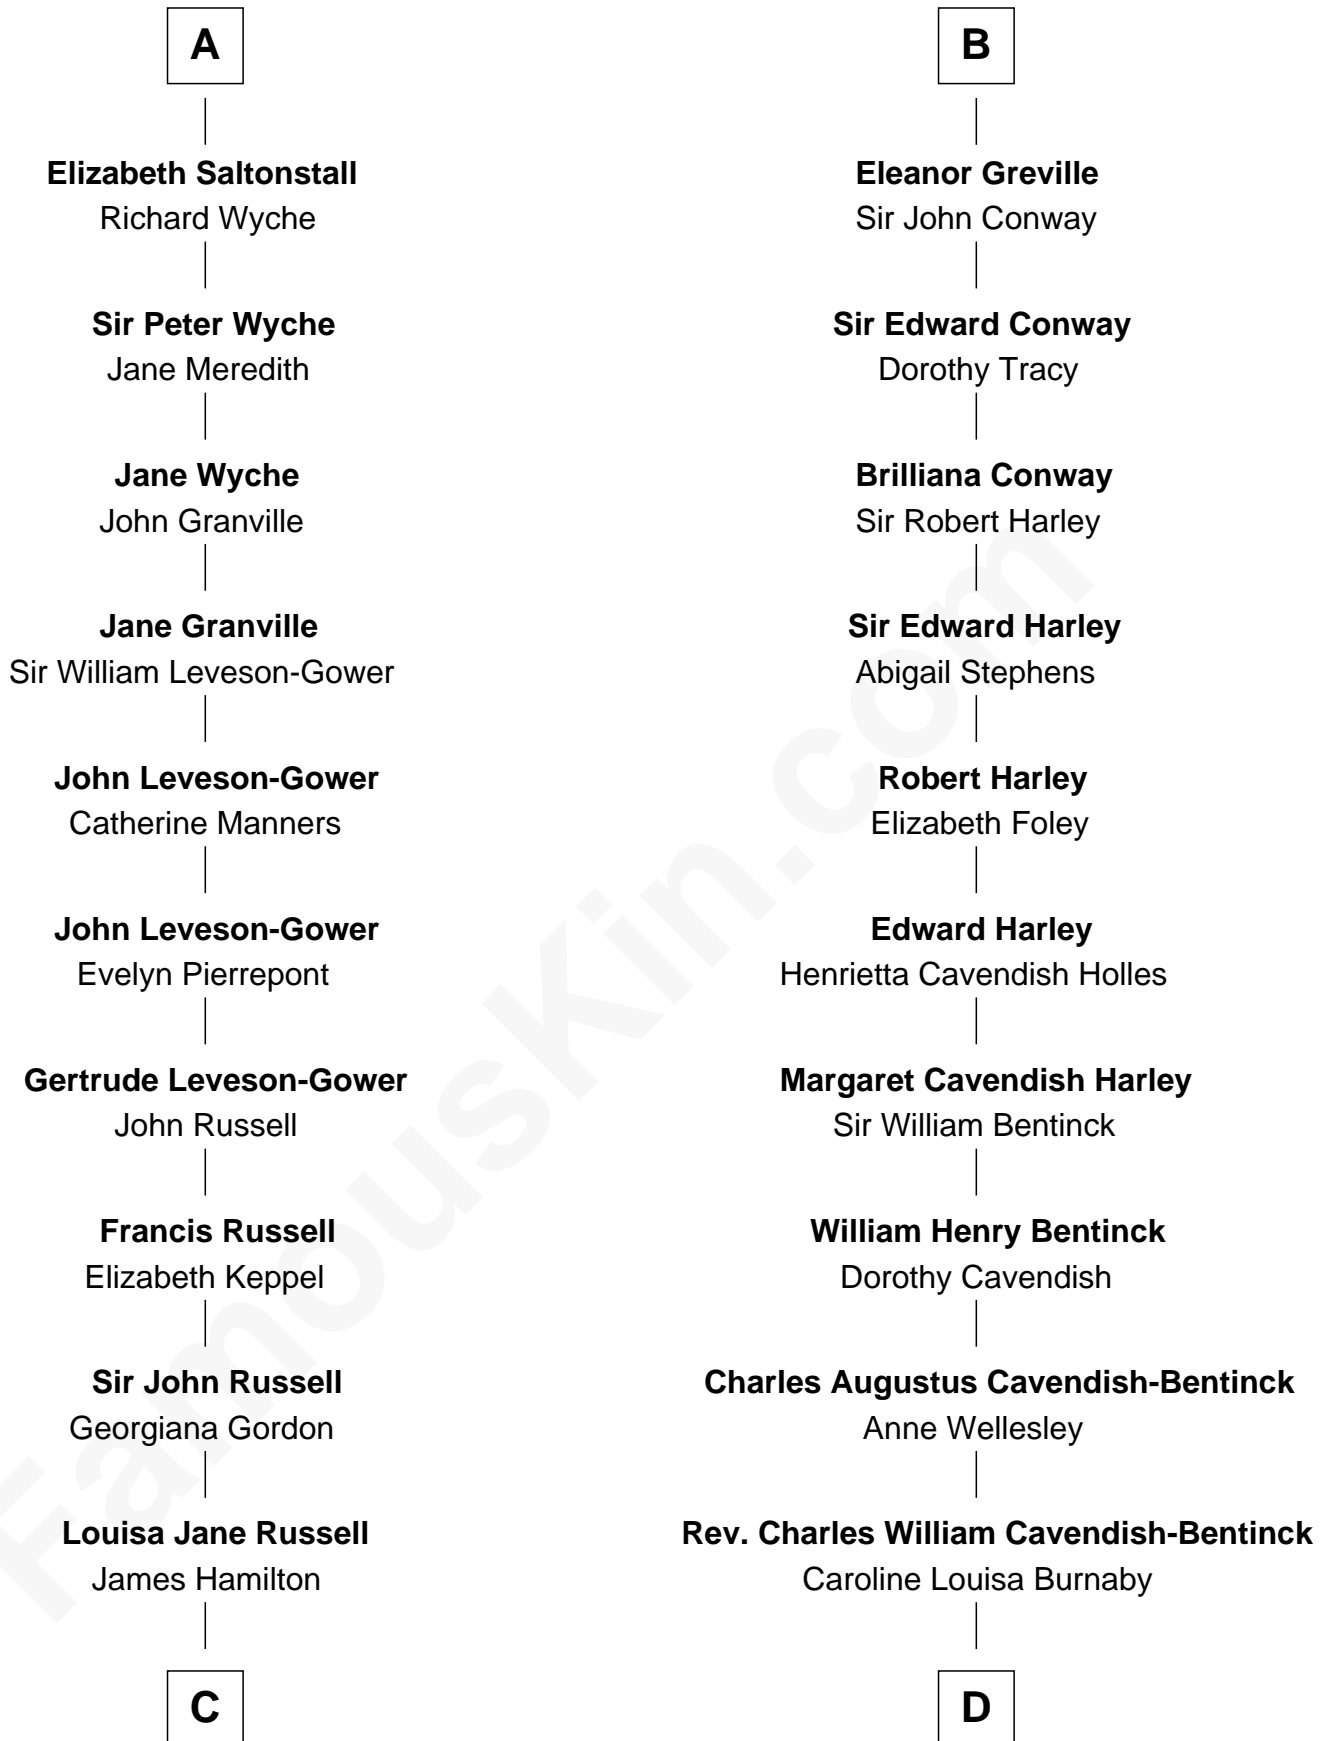

FamousKin.com
Relationship Chart of
Sarah Ferguson
Duchess of York

19th cousin 2 times removed of

Queen Elizabeth II
Queen of the United Kingdom

C

Louisa Jane Hamilton

William Henry Walter Montagu-Douglas-Scott

Herbert Andrew Montagu-Douglas-Scott

Marie Josephine Edwards

Marian Louisa Montagu-Douglas-Scott

Andrew Henry Ferguson

Ronald Ivor Ferguson

Susan Mary Wright

Sarah Ferguson

Duchess of York