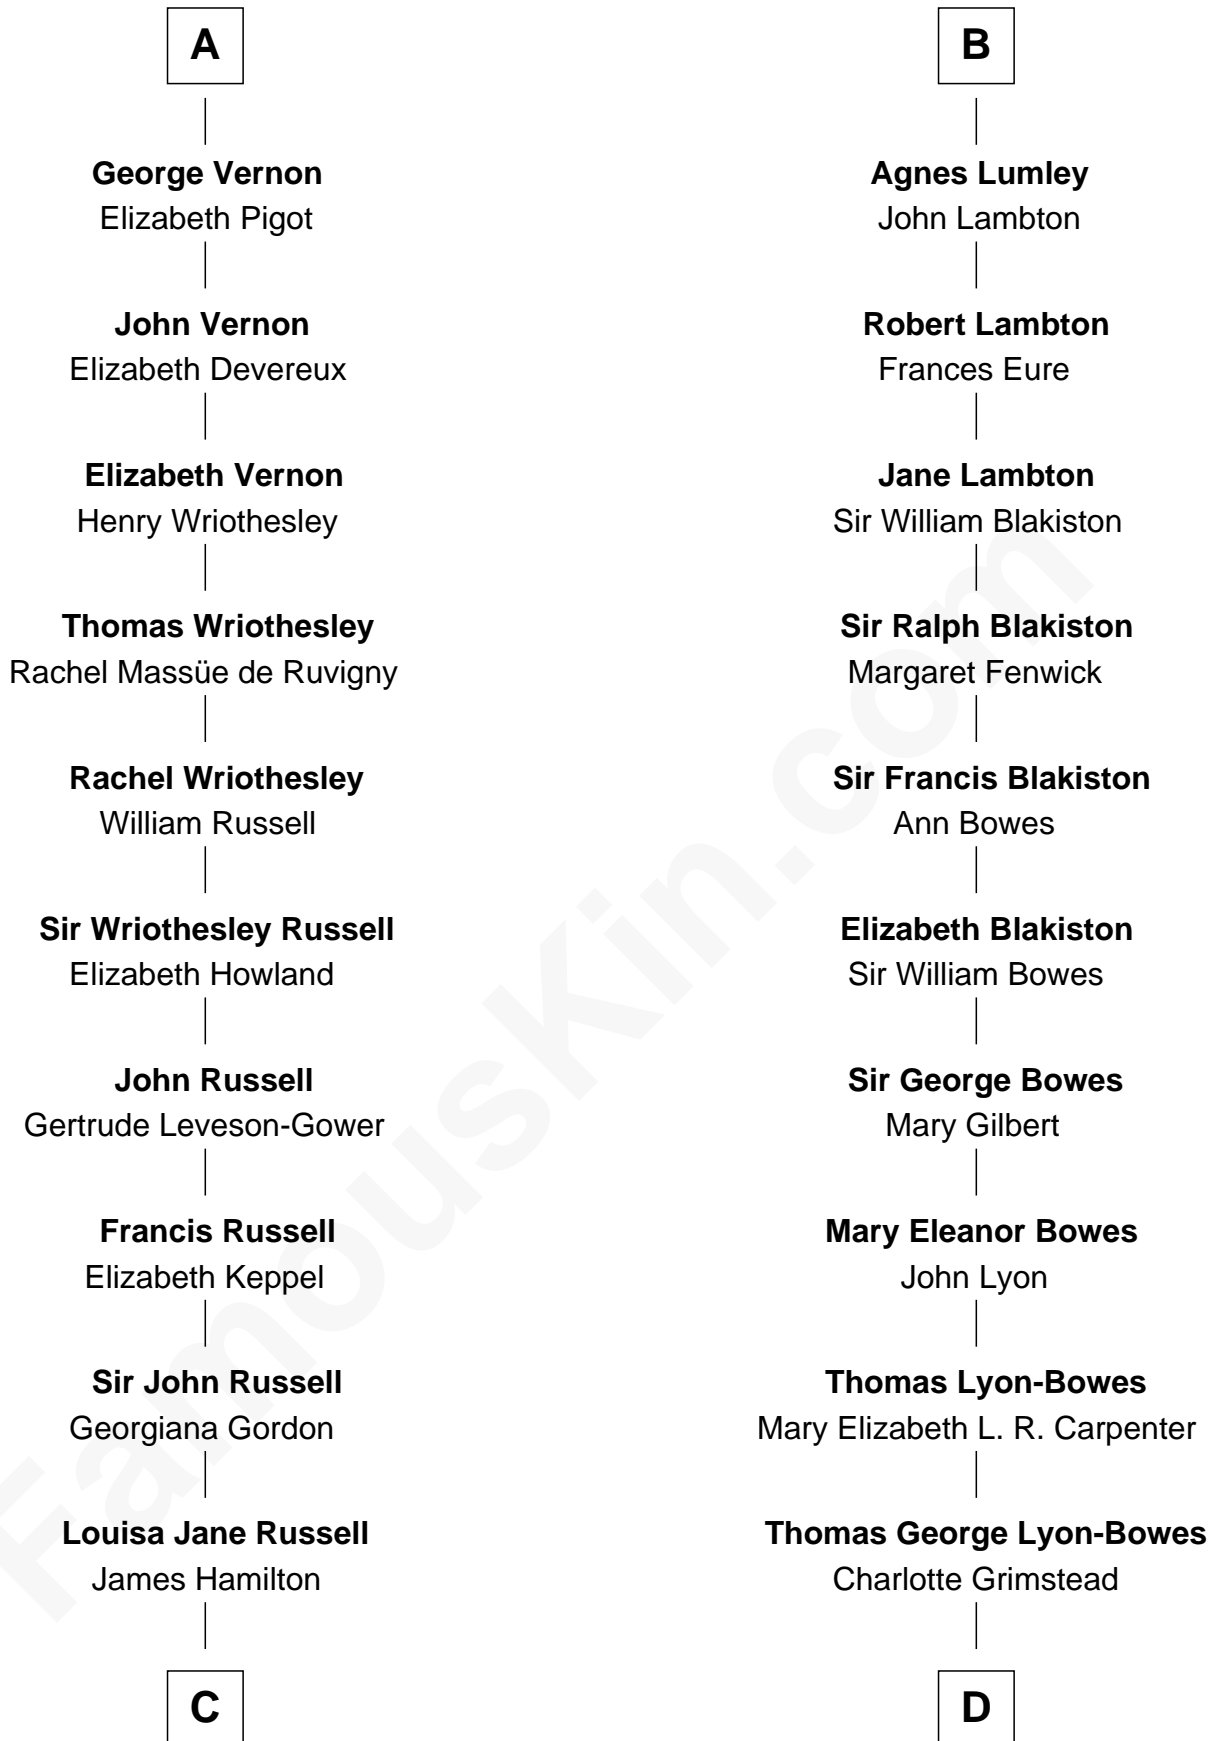

FamousKin.com Relationship Chart of

Sarah Ferguson

Duchess of York

20th cousin 1 time removed of

Queen Elizabeth II

Queen of the United Kingdom

C

Louisa Jane Hamilton

William Henry Walter Montagu-Douglas-Scott

Herbert Andrew Montagu-Douglas-Scott

Marie Josephine Edwards

Marian Louisa Montagu-Douglas-Scott

Andrew Henry Ferguson

Ronald Ivor Ferguson

Susan Mary Wright

Sarah Ferguson

Duchess of York

D

Claude Bowes-Lyon

Frances Dora Smith

Claude George Bowes-Lyon

Cecilia Nina Cavendish-Bentinck

Elizabeth Bowes-Lyon

George VI, King of the United Kingdom