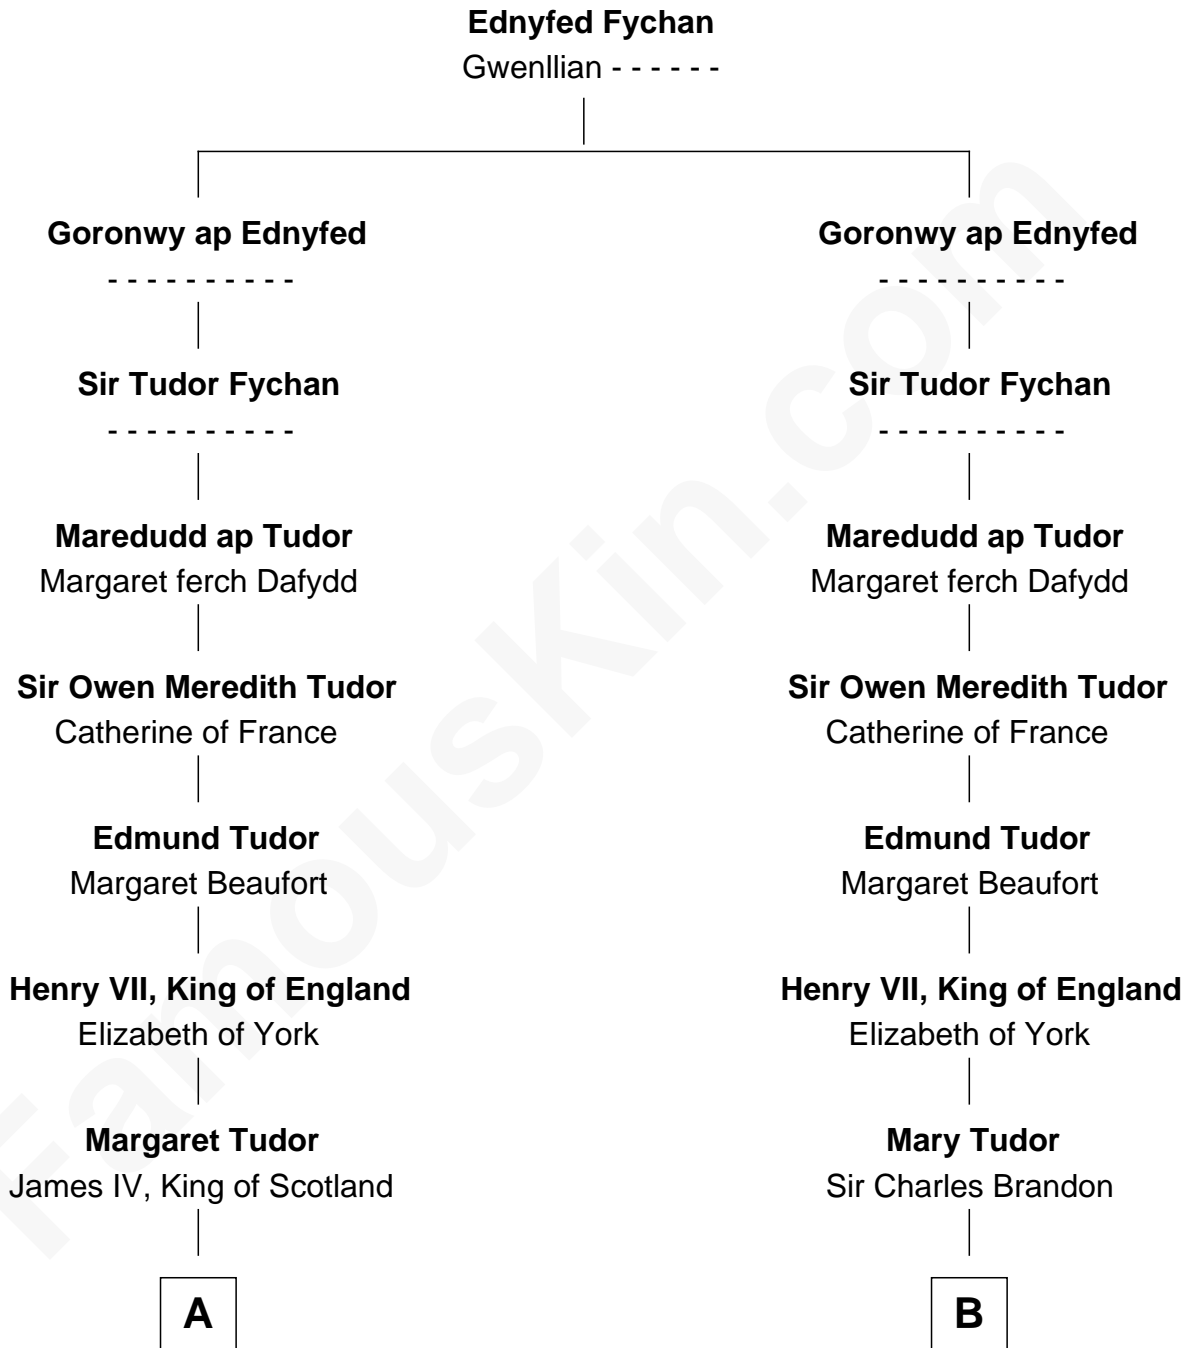

FamousKin.com Relationship Chart of

Sarah Ferguson

Duchess of York

20th cousin 1 time removed of

Queen Elizabeth II

Queen of the United Kingdom

C

Louisa Jane Hamilton
William Henry Walter Montagu-Douglas-Scott

Herbert Andrew Montagu-Douglas-Scott
Marie Josephine Edwards

Marian Louisa Montagu-Douglas-Scott
Andrew Henry Ferguson

Ronald Ivor Ferguson
Susan Mary Wright

Sarah Ferguson
Duchess of York

D

Rev. Charles William Cavendish-Bentinck
Caroline Louisa Burnaby