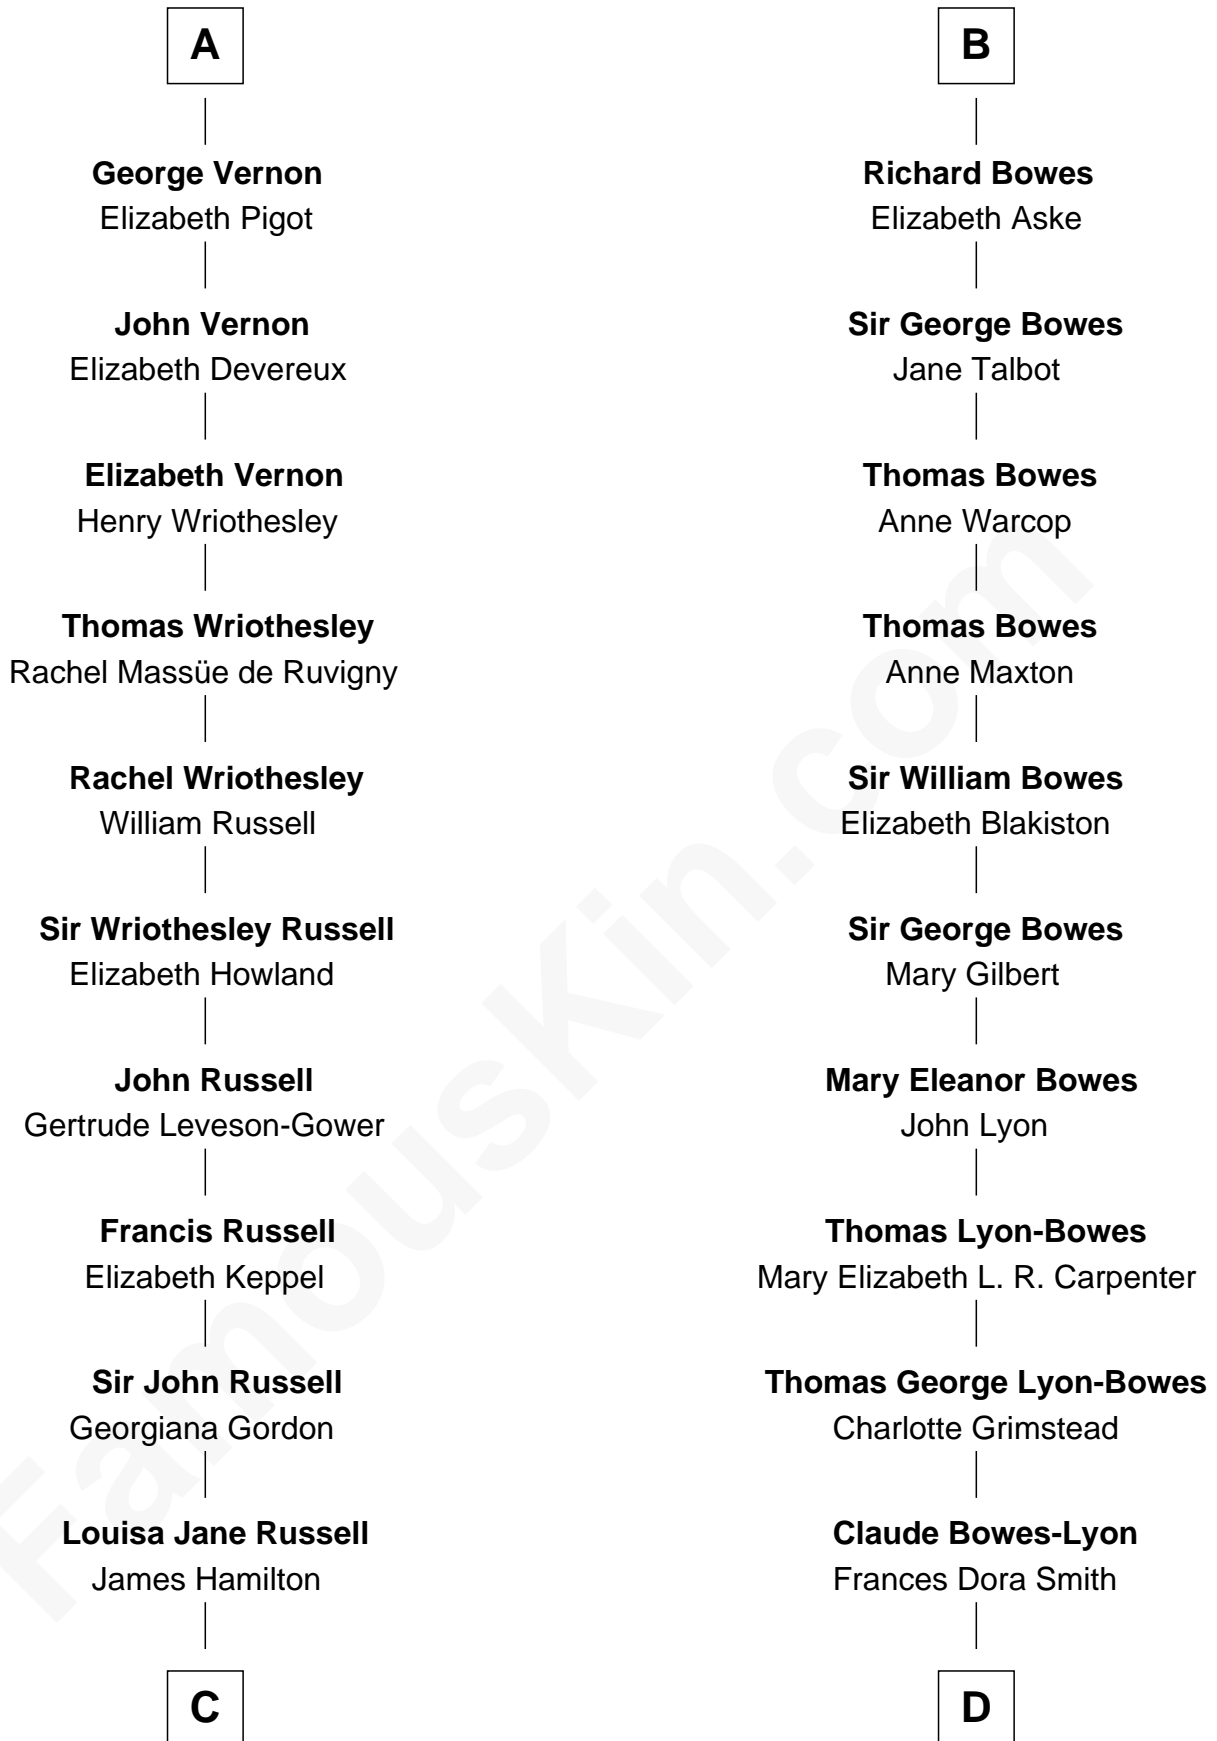

FamousKin.com
Relationship Chart of
Sarah Ferguson
Duchess of York

19th cousin 2 times removed of
Queen Elizabeth II
Queen of the United Kingdom

C

Louisa Jane Hamilton

William Henry Walter Montagu-Douglas-Scott

Herbert Andrew Montagu-Douglas-Scott

Marie Josephine Edwards

Marian Louisa Montagu-Douglas-Scott

Andrew Henry Ferguson

Ronald Ivor Ferguson

Susan Mary Wright

Sarah Ferguson

Duchess of York