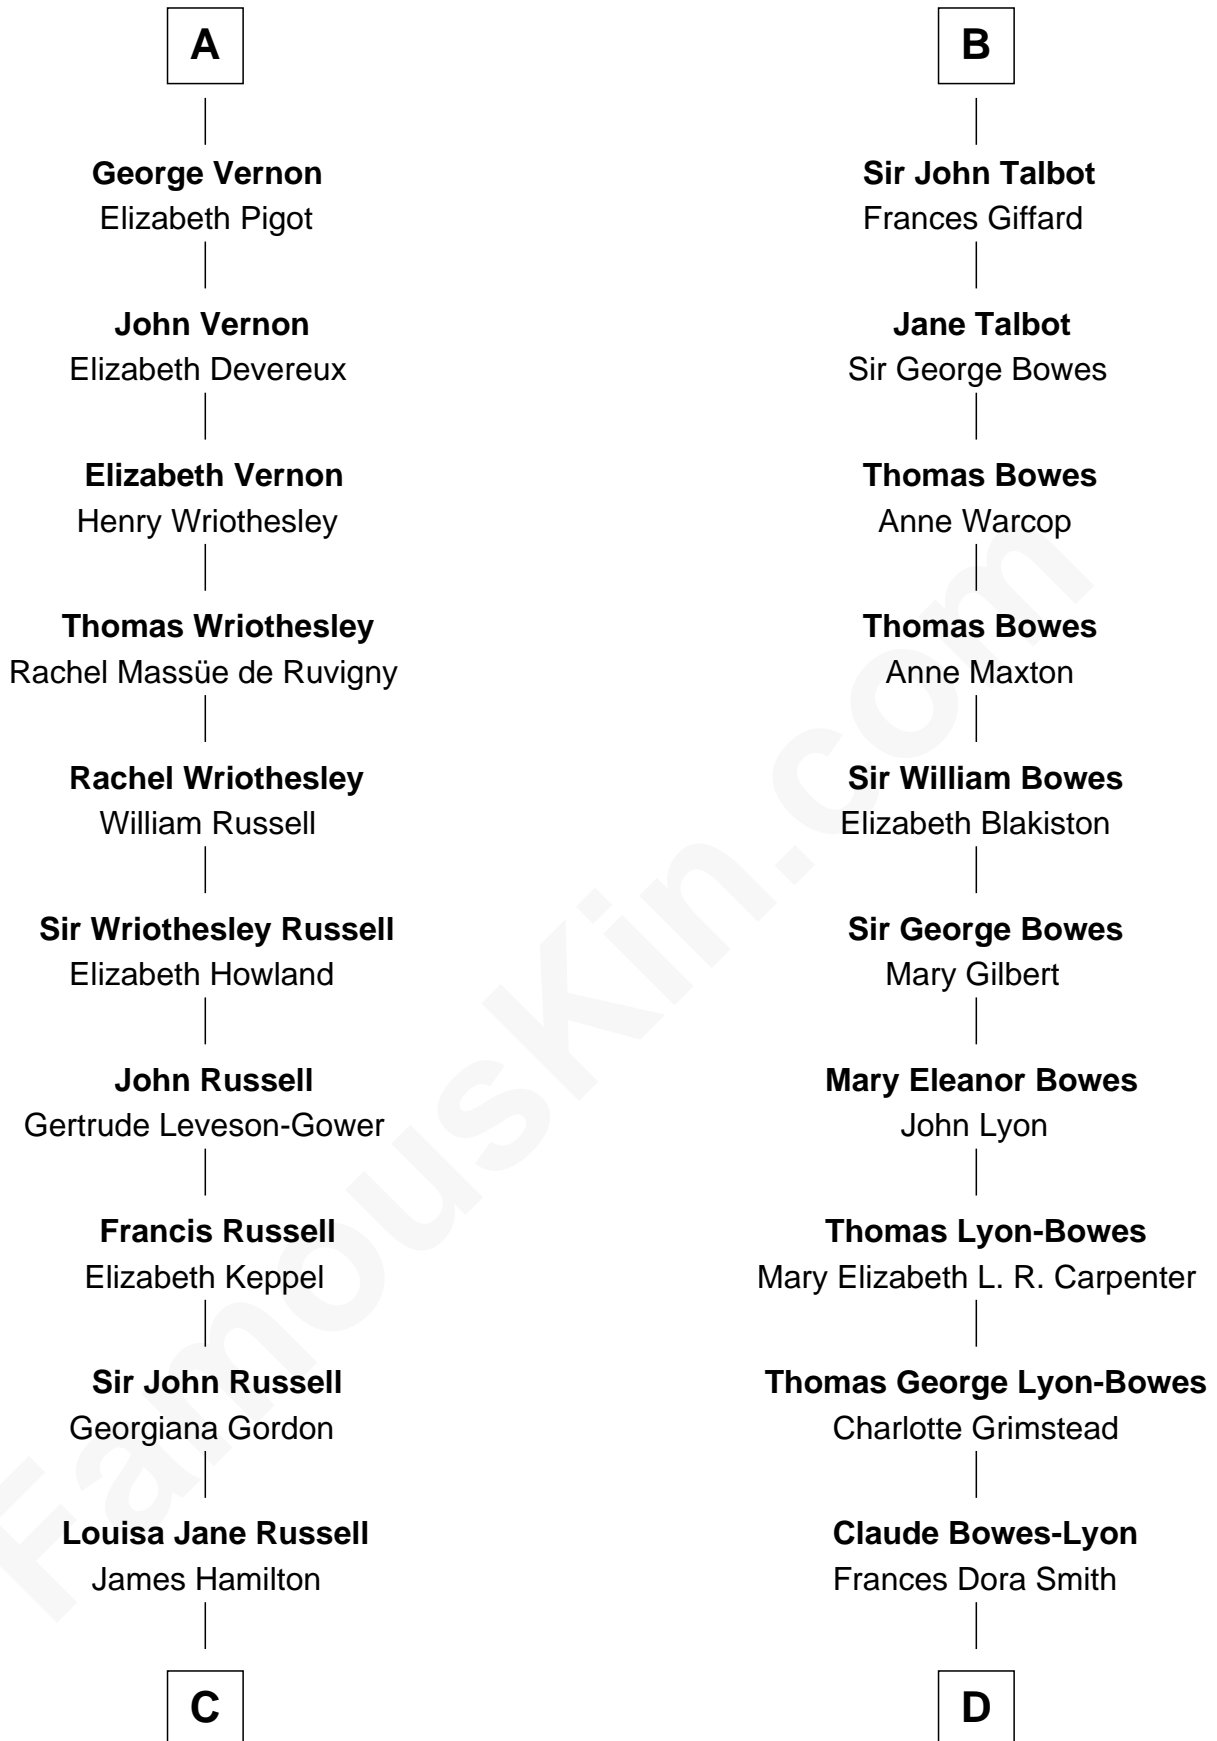

FamousKin.com Relationship Chart of

Sarah Ferguson

Duchess of York

19th cousin 2 times removed of

Queen Elizabeth II

Queen of the United Kingdom

William de Ros
Maude de Vaux

Sir William de Ros
Margery de Badlesmere

Maud de Roos
John de Welles

Anne de Welles
James Butler

James Butler
Joan Beauchamp

Elizabeth Butler
John Talbot

Ann Talbot
Sir Henry Vernon

Humphrey Vernon
Alice Ludlow

A

Sir William de Ros
Margery de Badlesmere

Maud de Roos
John de Welles

Anne de Welles
James Butler

James Butler
Joan Beauchamp

Elizabeth Butler
John Talbot

Sir Gilbert Talbot
Audrey Cotton

Sir John Talbot
Margaret Troutbeck

B

C

Louisa Jane Hamilton

William Henry Walter Montagu-Douglas-Scott

Herbert Andrew Montagu-Douglas-Scott

Marie Josephine Edwards

Marian Louisa Montagu-Douglas-Scott

Andrew Henry Ferguson

Ronald Ivor Ferguson

Susan Mary Wright