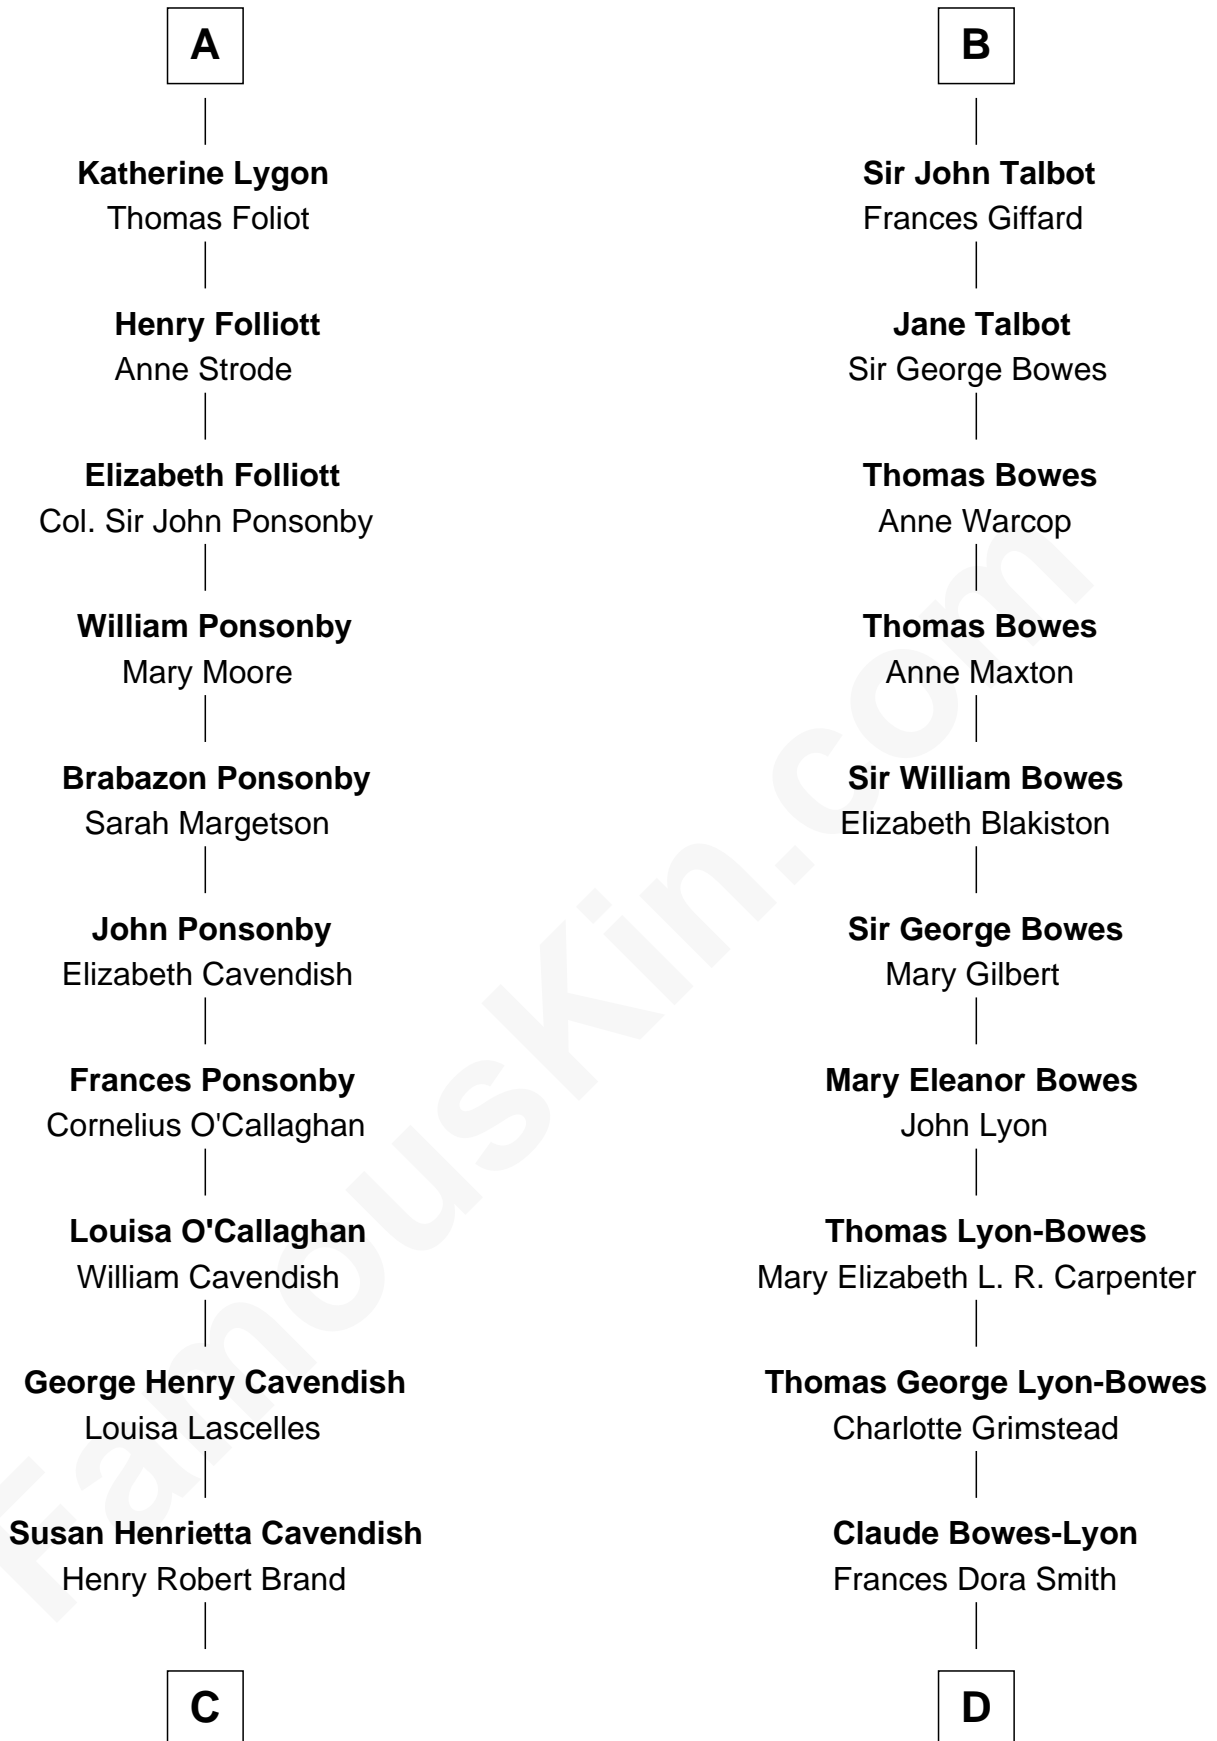

FamousKin.com Relationship Chart of

Sarah Ferguson

Duchess of York

19th cousin 1 time removed of

Queen Elizabeth II

Queen of the United Kingdom

Bartholomew de Badlesmere

Margaret de Clare

Elizabeth de Badlesmere

Sir William de Bohun

Elizabeth de Bohun

Sir Richard Fitzalan

Elizabeth Fitzalan

Sir Thomas Mowbray

Isabel Mowbray

Sir James Berkeley

John Talbot

Sir Gilbert Talbot

Audrey Cotton

Sir John Talbot

Margaret Troutbeck

B

C

Margaret Brand
Algernon Francis Holford Ferguson

Andrew Henry Ferguson
Marian Louisa Montagu-Douglas-Scott

Ronald Ivor Ferguson
Susan Mary Wright

Sarah Ferguson
Duchess of York

D

Claude George Bowes-Lyon
Cecilia Nina Cavendish-Bentinck

Elizabeth Bowes-Lyon
George VI, King of the United Kingdom