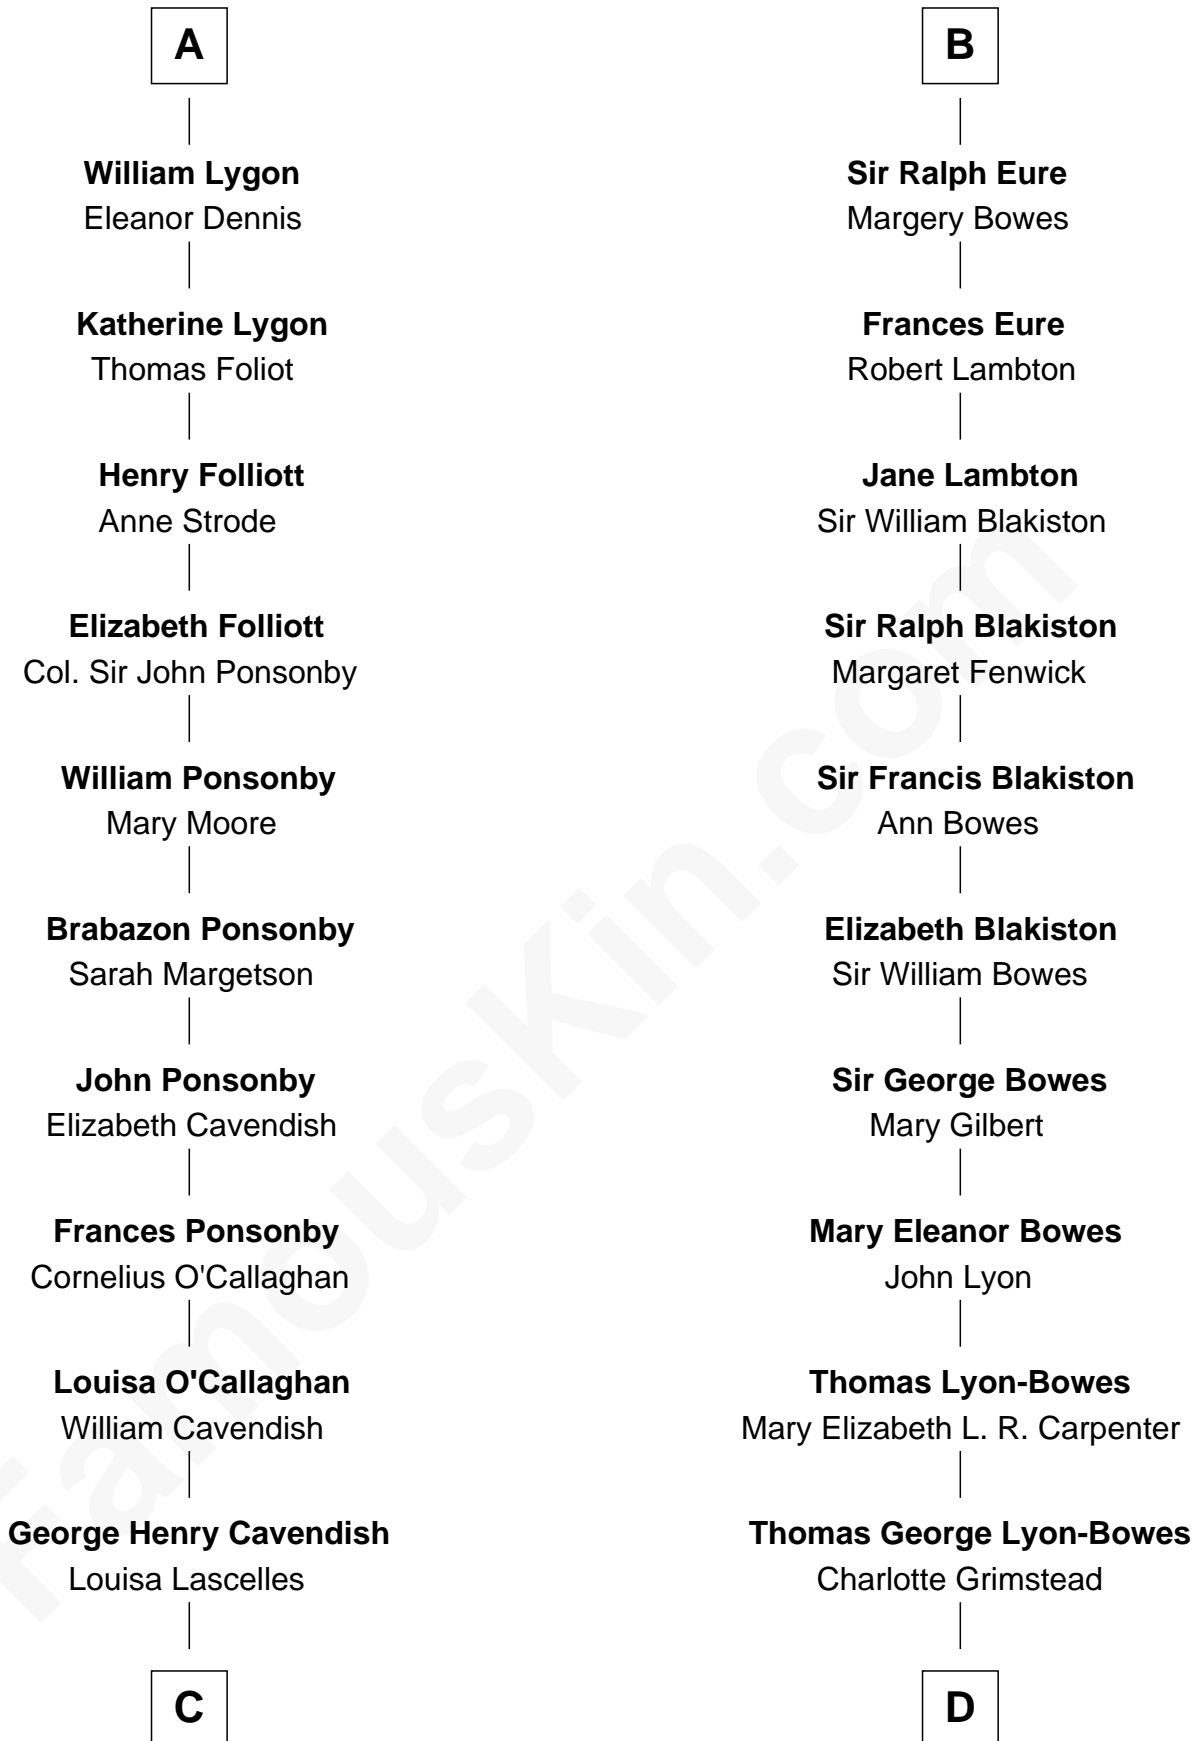

FamousKin.com Relationship Chart of

Sarah Ferguson

Duchess of York

20th cousin 1 time removed of

Queen Elizabeth II

Queen of the United Kingdom

Margaret de Audley

Ralph de Stafford