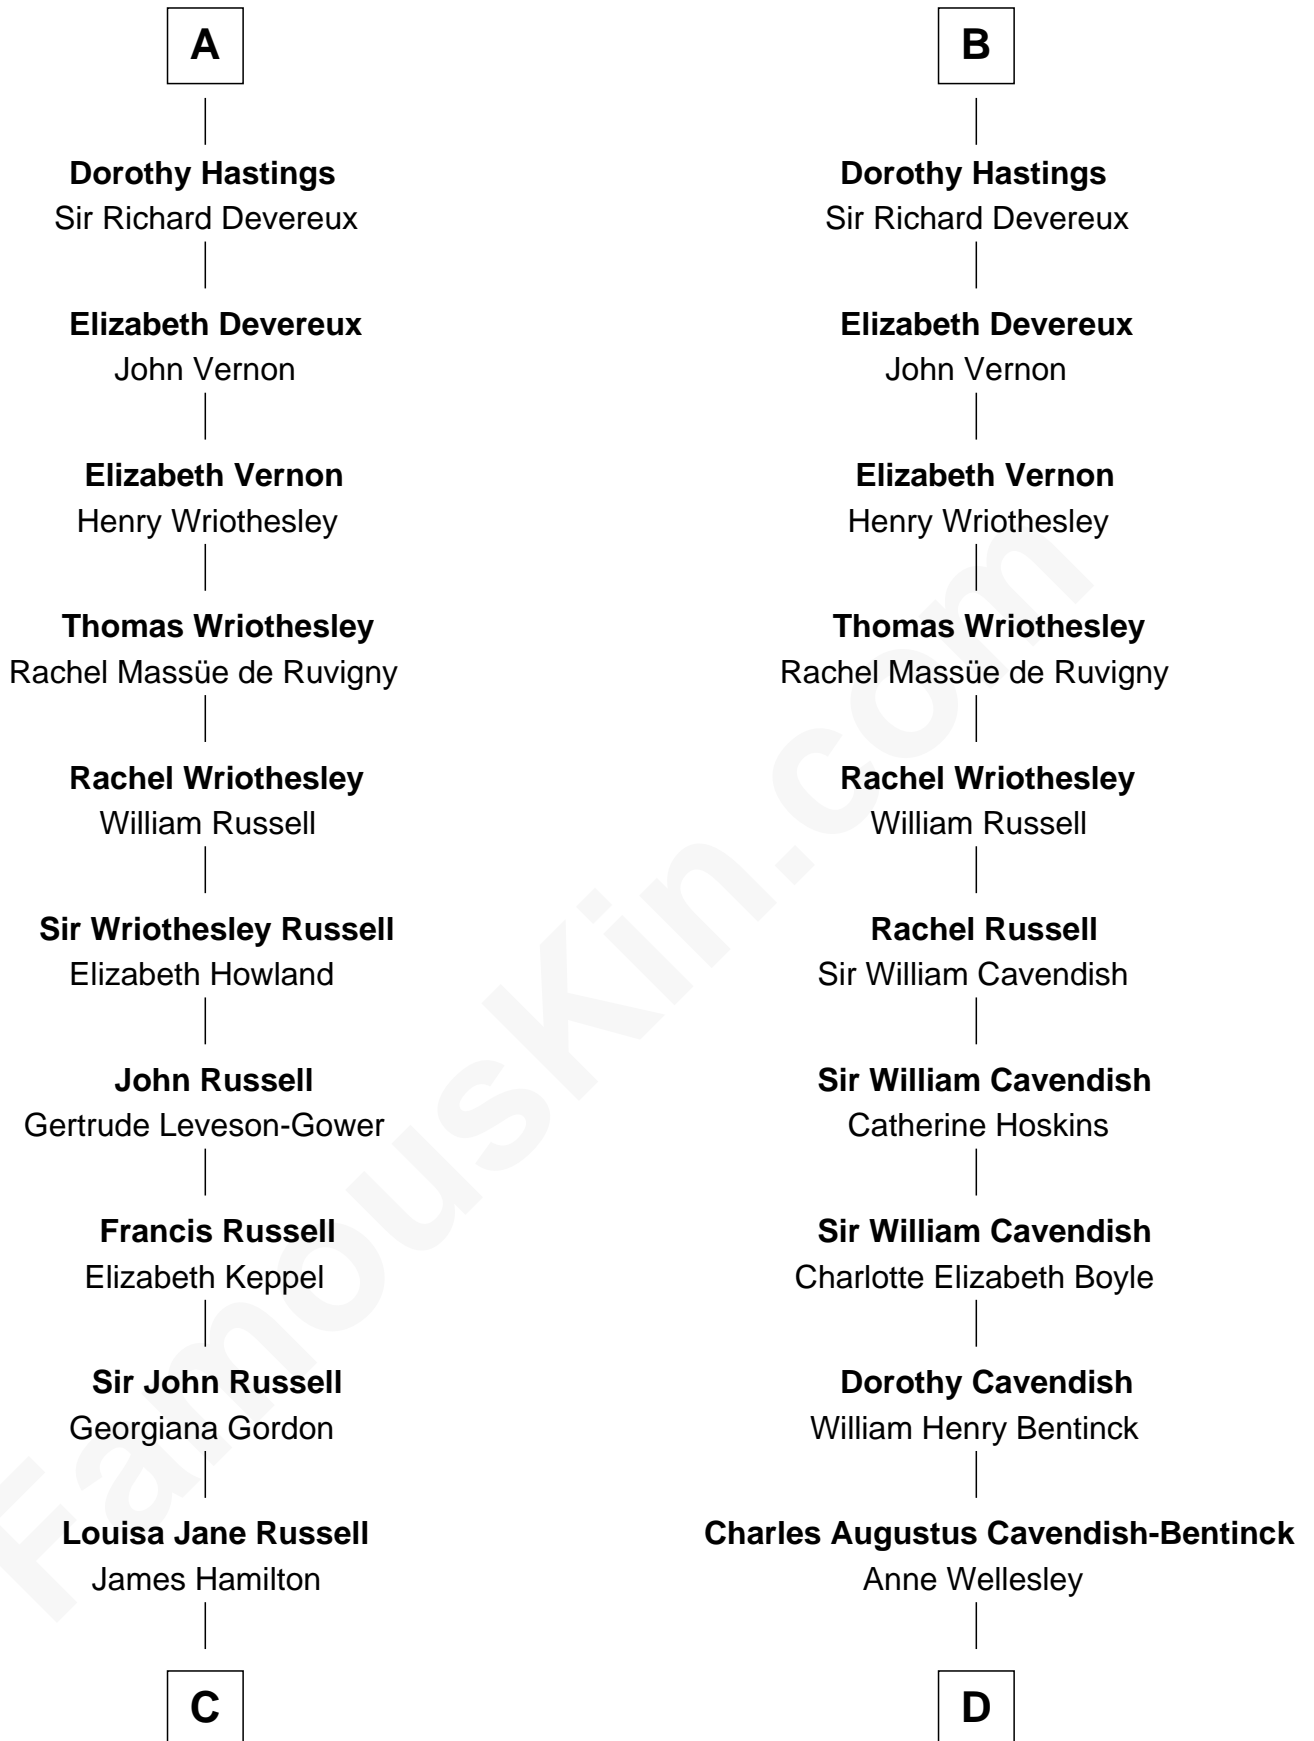

# FamousKin.com Relationship Chart of

**Sarah Ferguson**

*Duchess of York*

20th cousin 1 time removed of

**Queen Elizabeth II**

*Queen of the United Kingdom*

**Sir Edmund Mortimer**  
Elizabeth de Badlesmere

**Sir Roger de Mortimer**  
Philippa de Montagu

**Edmund Mortimer**  
Philippa Plantagenet

**Elizabeth Mortimer**  
Sir Henry Percy

**Sir Henry Percy**  
Eleanor Neville

**Anne Percy**  
Sir Thomas Hungerford

**Mary Hungerford**  
Sir Edward Hastings

**Sir George Hastings**  
Anne Stafford

**A**

**Sir Roger de Mortimer**  
Philippa de Montagu

**Edmund Mortimer**  
Philippa Plantagenet

**Elizabeth Mortimer**  
Sir Henry Percy

**Sir Henry Percy**  
Eleanor Neville

**Anne Percy**  
Sir Thomas Hungerford

**Mary Hungerford**  
Sir Edward Hastings

**Sir George Hastings**  
Anne Stafford

**B**

**C**

**Louisa Jane Hamilton**  
William Henry Walter Montagu-Douglas-Scott