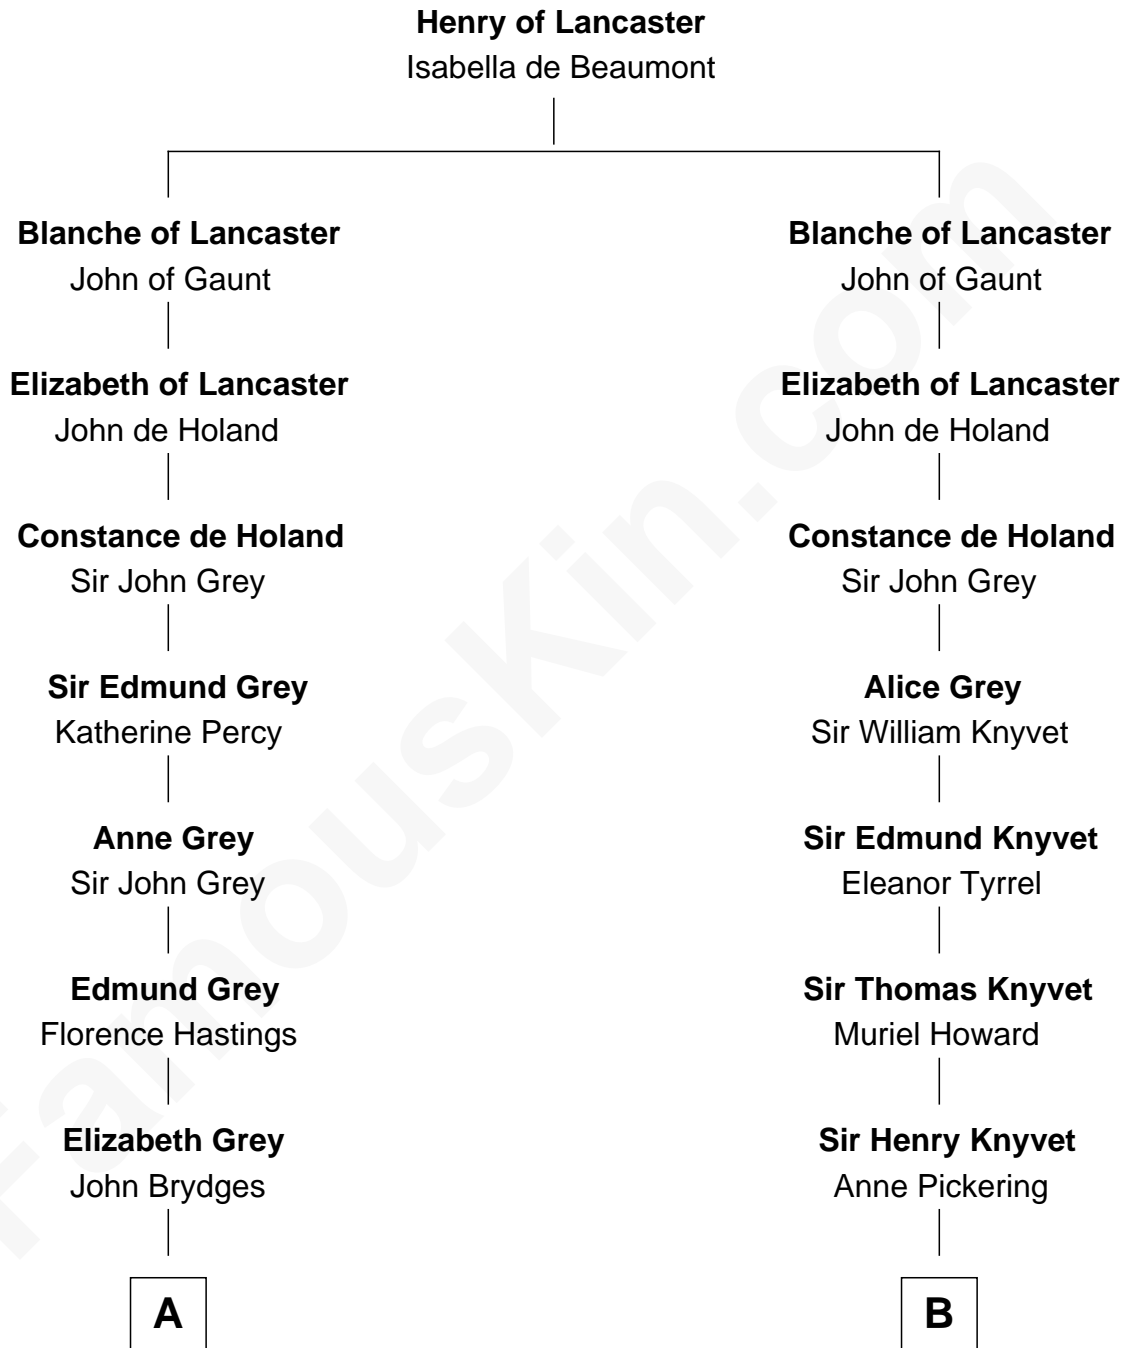

FamousKin.com Relationship Chart of

Sarah Ferguson

Duchess of York

20th cousin 1 time removed of

Queen Elizabeth II

Queen of the United Kingdom

C

Louisa Jane Hamilton
William Henry Walter Montagu-Douglas-Scott

Herbert Andrew Montagu-Douglas-Scott
Marie Josephine Edwards

Marian Louisa Montagu-Douglas-Scott
Andrew Henry Ferguson

Ronald Ivor Ferguson
Susan Mary Wright

Sarah Ferguson
Duchess of York

D

Rev. Charles William Cavendish-Bentinck
Caroline Louisa Burnaby