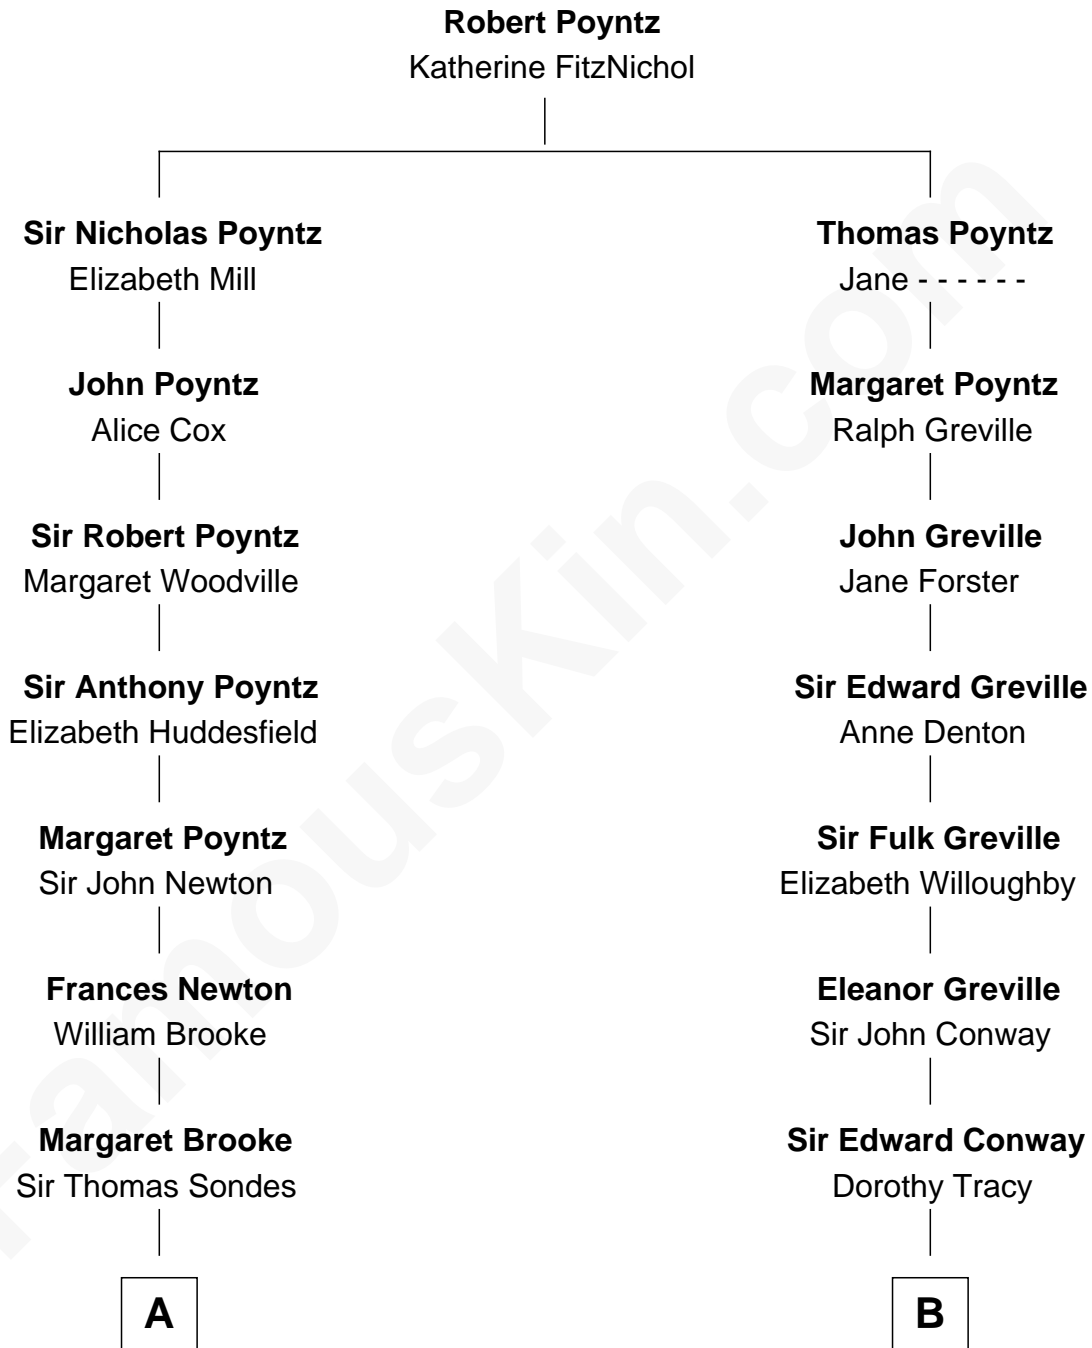

FamousKin.com Relationship Chart of

Sarah Ferguson

Duchess of York

17th cousin 3 times removed of

Queen Elizabeth II

Queen of the United Kingdom

C

Herbert Andrew Montagu-Douglas-Scott

Marie Josephine Edwards

Marian Louisa Montagu-Douglas-Scott

Andrew Henry Ferguson

Ronald Ivor Ferguson

Susan Mary Wright

Sarah Ferguson

Duchess of York