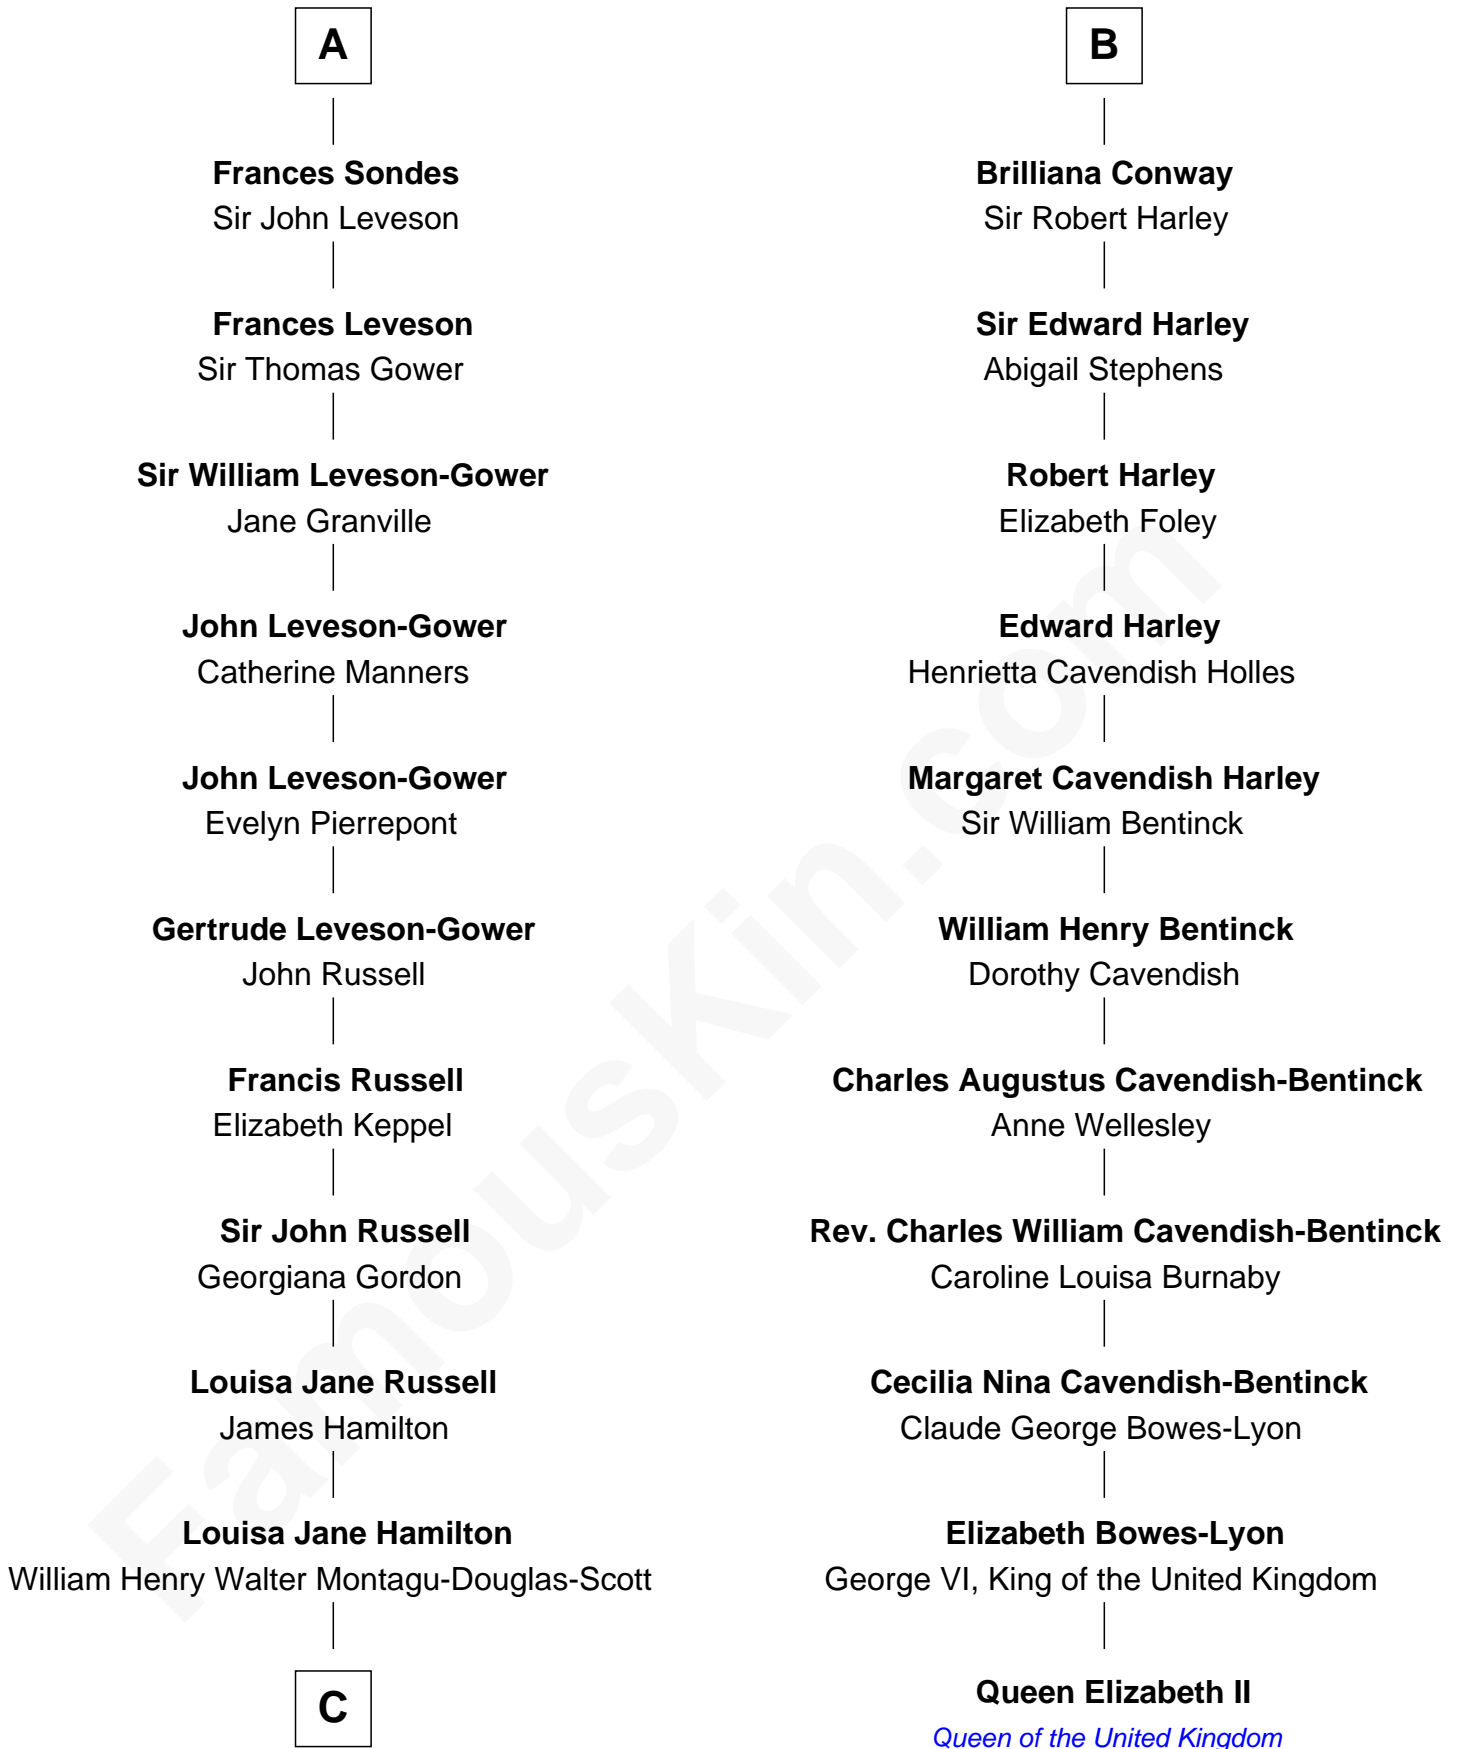

FamousKin.com Relationship Chart of

Sarah Ferguson

Duchess of York

17th cousin 3 times removed of

Queen Elizabeth II

Queen of the United Kingdom

C

Herbert Andrew Montagu-Douglas-Scott

Marie Josephine Edwards

Marian Louisa Montagu-Douglas-Scott

Andrew Henry Ferguson

Ronald Ivor Ferguson

Susan Mary Wright

Sarah Ferguson

Duchess of York