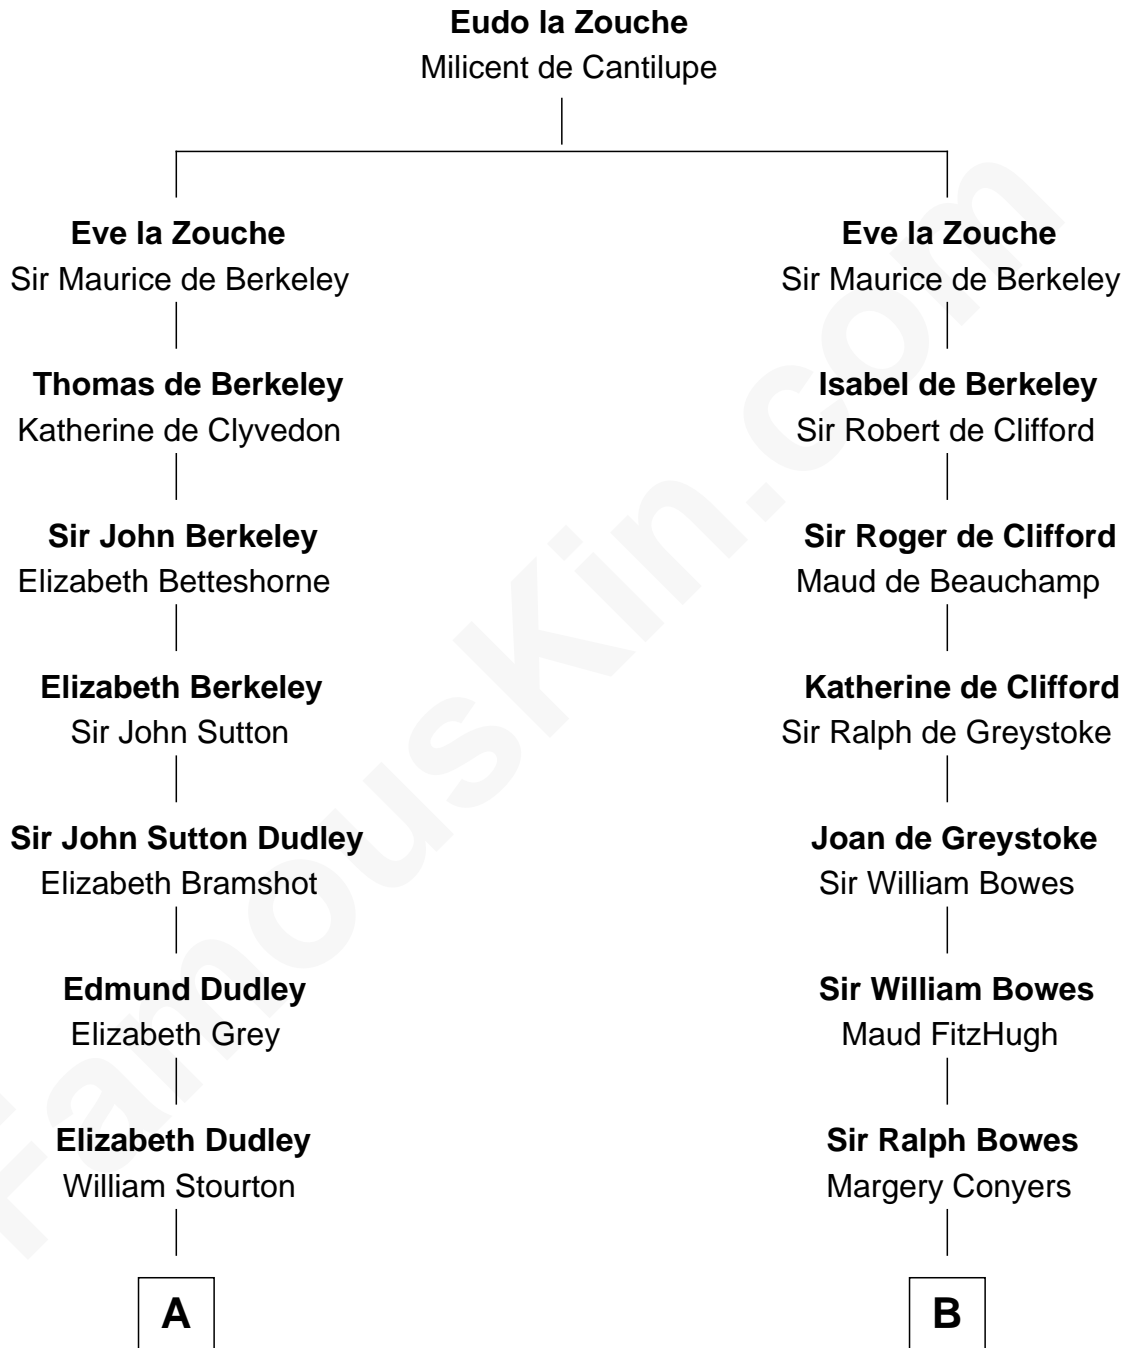

**FamousKin.com**  
**Relationship Chart of**  
**Sarah Ferguson**  
*Duchess of York*

19th cousin 2 times removed of

**Queen Elizabeth II**  
*Queen of the United Kingdom*

**C**

**Louisa Jane Hamilton**

William Henry Walter Montagu-Douglas-Scott

**Herbert Andrew Montagu-Douglas-Scott**

Marie Josephine Edwards

**Marian Louisa Montagu-Douglas-Scott**

Andrew Henry Ferguson

**Ronald Ivor Ferguson**

Susan Mary Wright

**Sarah Ferguson**

*Duchess of York*