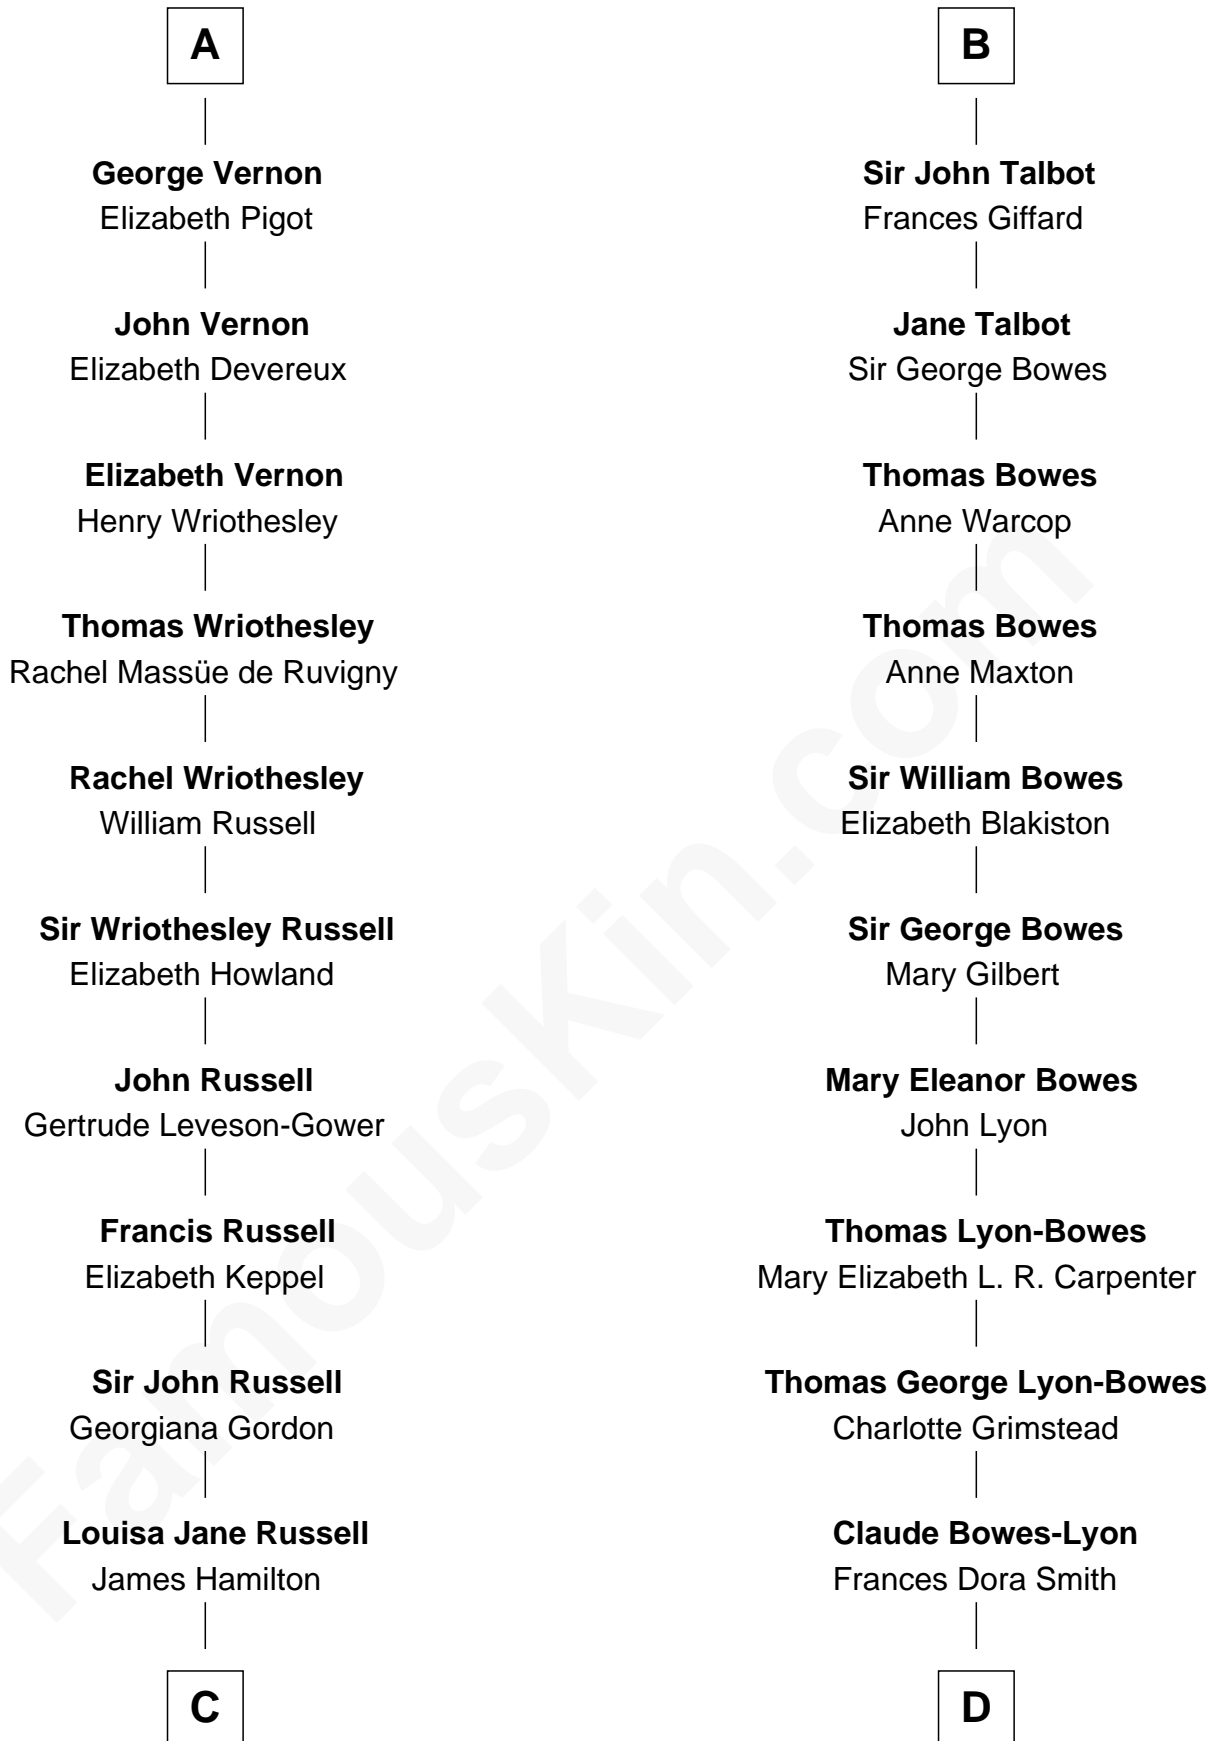

# FamousKin.com Relationship Chart of

**Sarah Ferguson**

*Duchess of York*

19th cousin 2 times removed of

**Queen Elizabeth II**

*Queen of the United Kingdom*

**Sir Richard de Burgh**

Margaret - - - - -

John Talbot

**Ann Talbot**  
Sir Henry Vernon

**Humphrey Vernon**

Alice Ludlow

**A**

**Joan de Burgh**

Sir John Darcy

**Elizabeth Darcy**

James le Boteler

**James Butler**

Anne de Welles

**James Butler**  
Joan Beauchamp

**Elizabeth Butler**

John Talbot

**Sir Gilbert Talbot**  
Audrey Cotton

**Sir John Talbot**  
Margaret Troutbeck

**B**

**C**

**Louisa Jane Hamilton**

William Henry Walter Montagu-Douglas-Scott

**Herbert Andrew Montagu-Douglas-Scott**

Marie Josephine Edwards

**Marian Louisa Montagu-Douglas-Scott**

Andrew Henry Ferguson