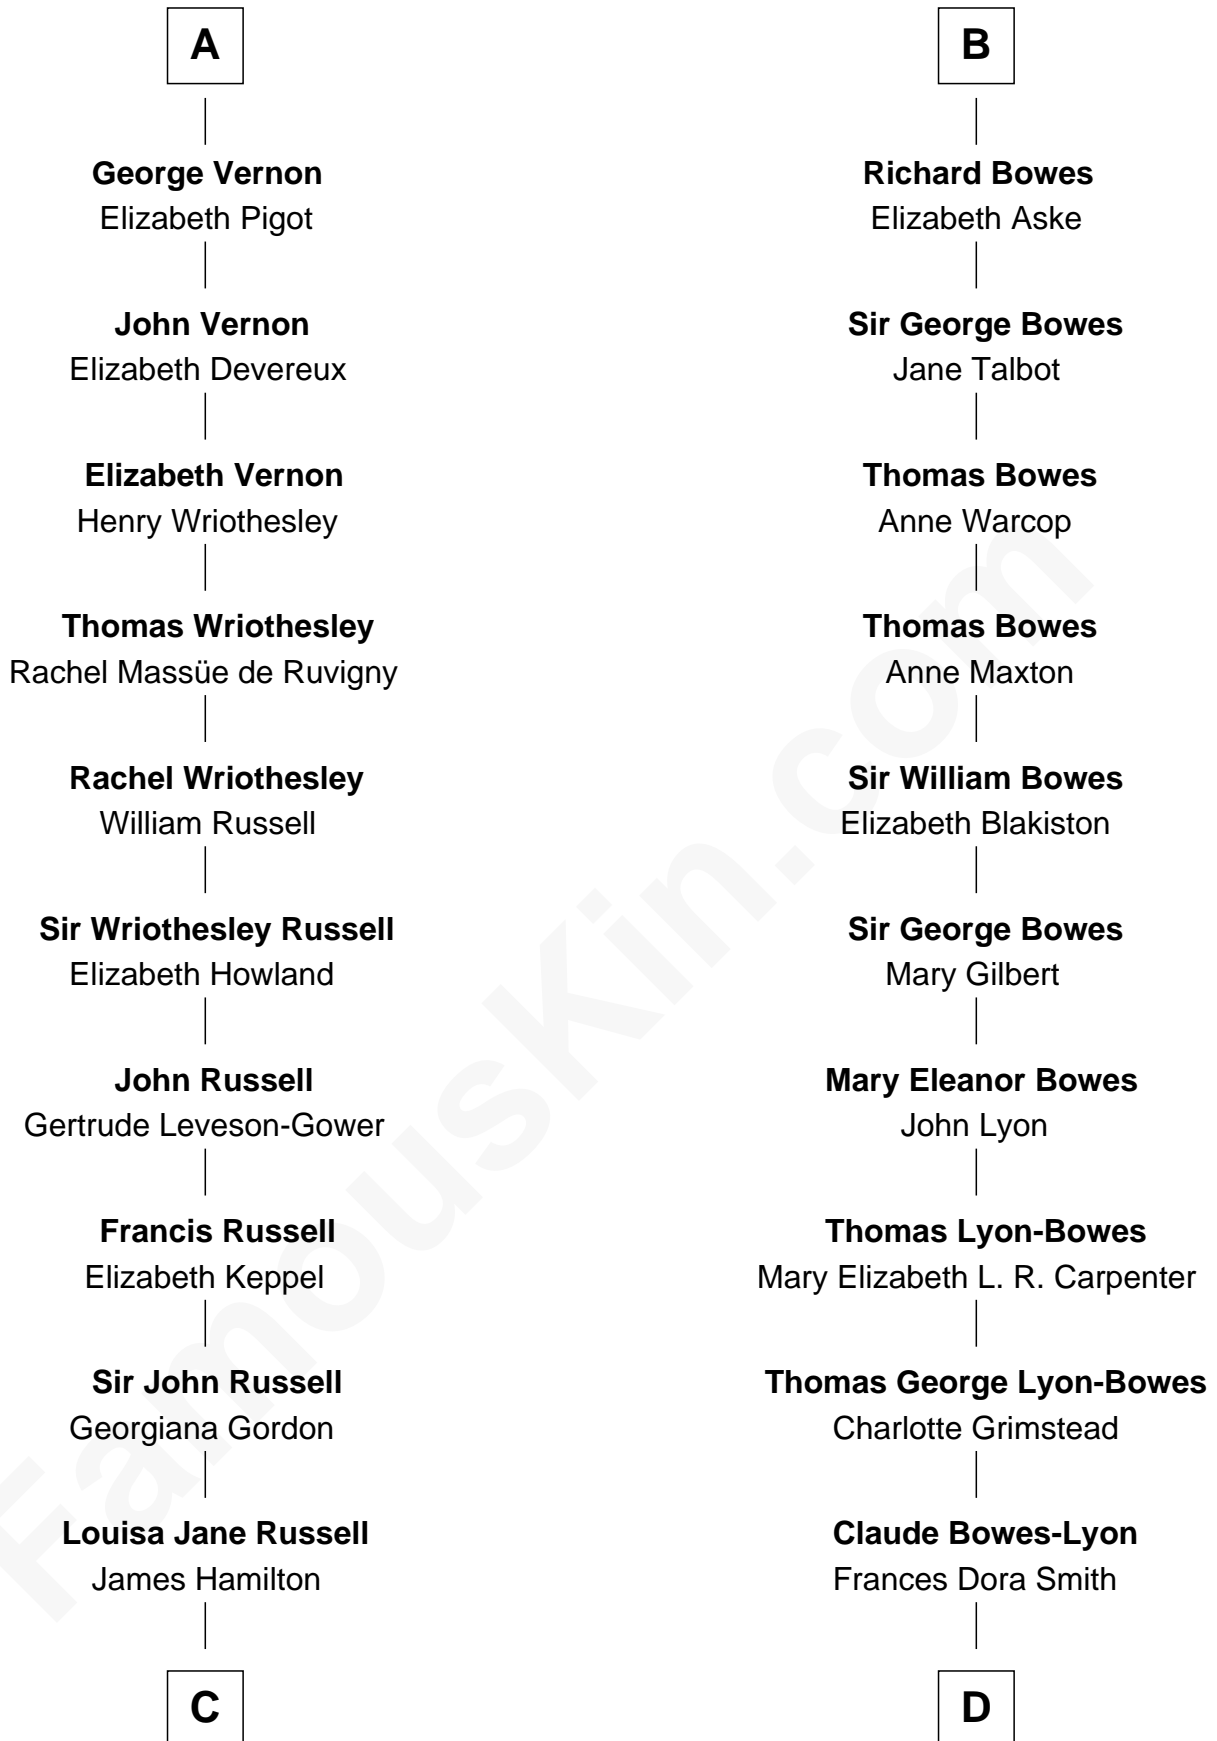

FamousKin.com Relationship Chart of

Sarah Ferguson

Duchess of York

19th cousin 2 times removed of

Queen Elizabeth II

Queen of the United Kingdom

Ralph VII de Toeni

Mary - - - - -

C

Louisa Jane Hamilton

William Henry Walter Montagu-Douglas-Scott

Herbert Andrew Montagu-Douglas-Scott

Marie Josephine Edwards

Marian Louisa Montagu-Douglas-Scott

Andrew Henry Ferguson

Ronald Ivor Ferguson

Susan Mary Wright

Sarah Ferguson

Duchess of York

D

Claude George Bowes-Lyon

Cecilia Nina Cavendish-Bentinck

Elizabeth Bowes-Lyon

George VI, King of the United Kingdom